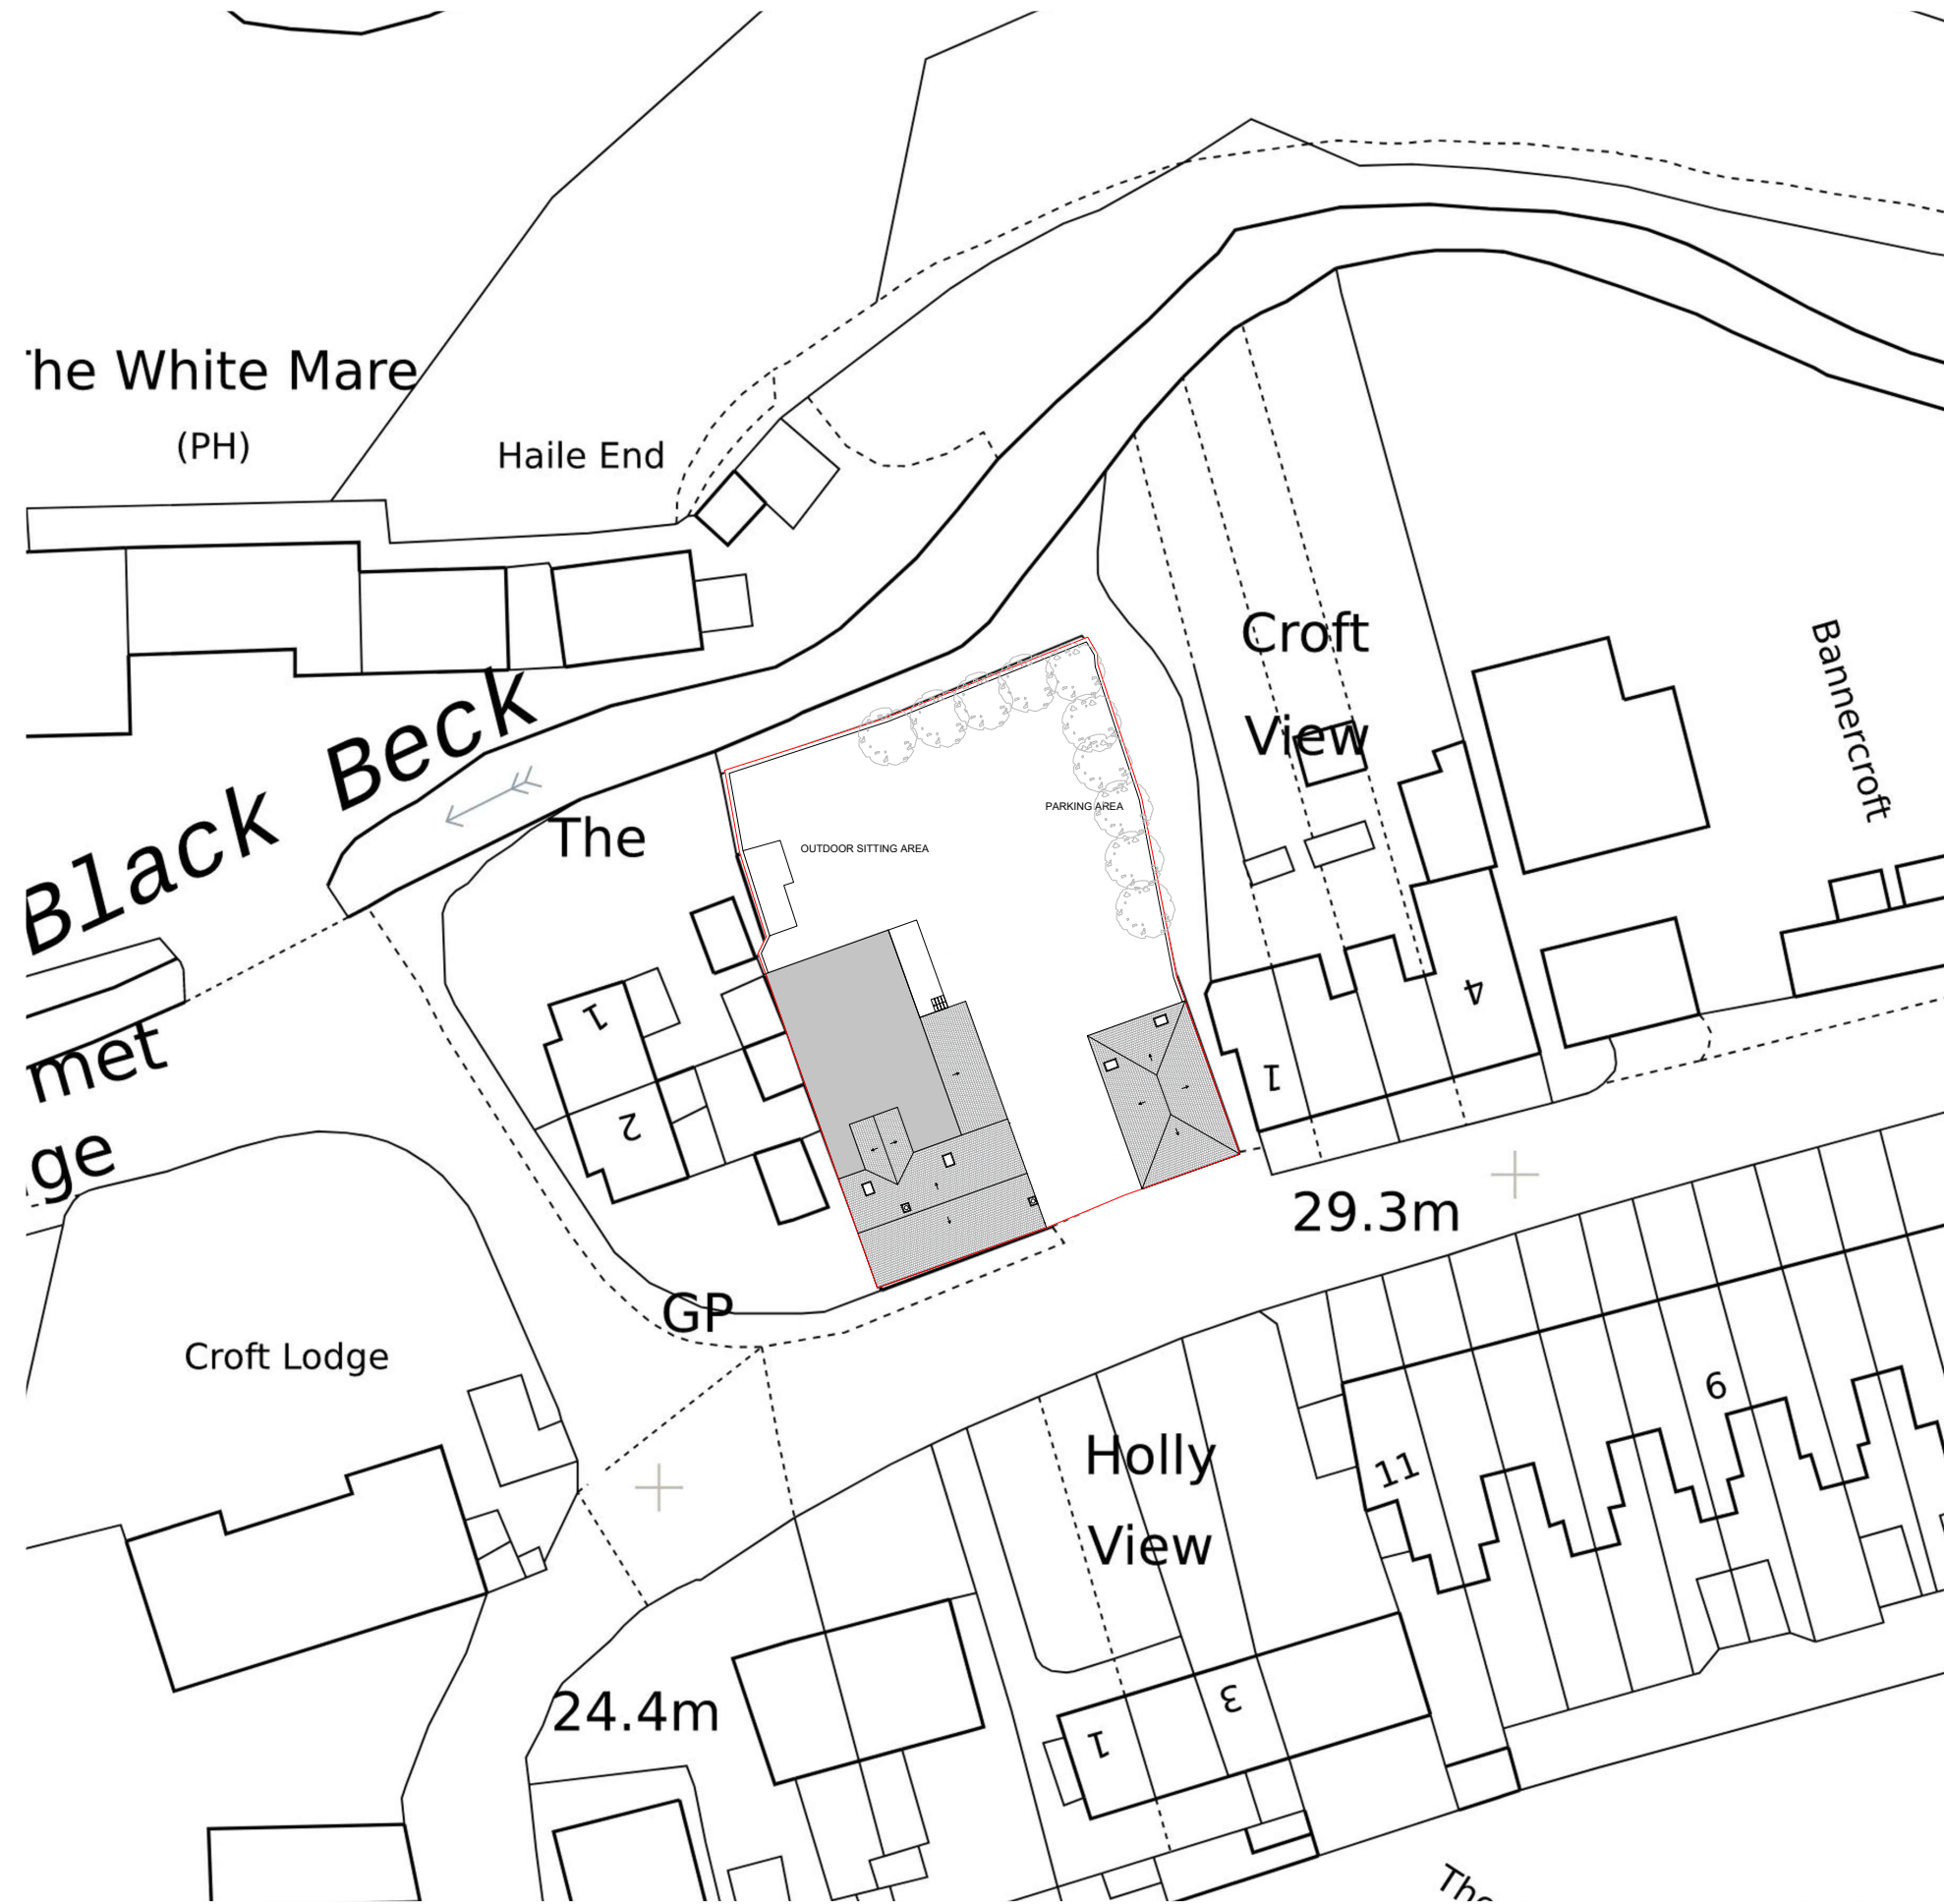

Block Plans are scaled from the Ordnance Survey Location Maps. Please see the licence number for the OS Maps in the Location Plans

Existing Block Plan

Drawing Name
Existing Block Plan

Project Address
The Royal Road, Nursery Road,
Beckermet, CA21 2XB

Scale 1/500 at A3	Date 22.12.2023
----------------------	--------------------

Designer BB	Revision V4
----------------	----------------

Drawing No.
TheRoyalRoad_ExistingBlockPlan_V4

Planning By Design Ltd
www.planning-by-design.co.uk
hello@planning-by-design.co.uk