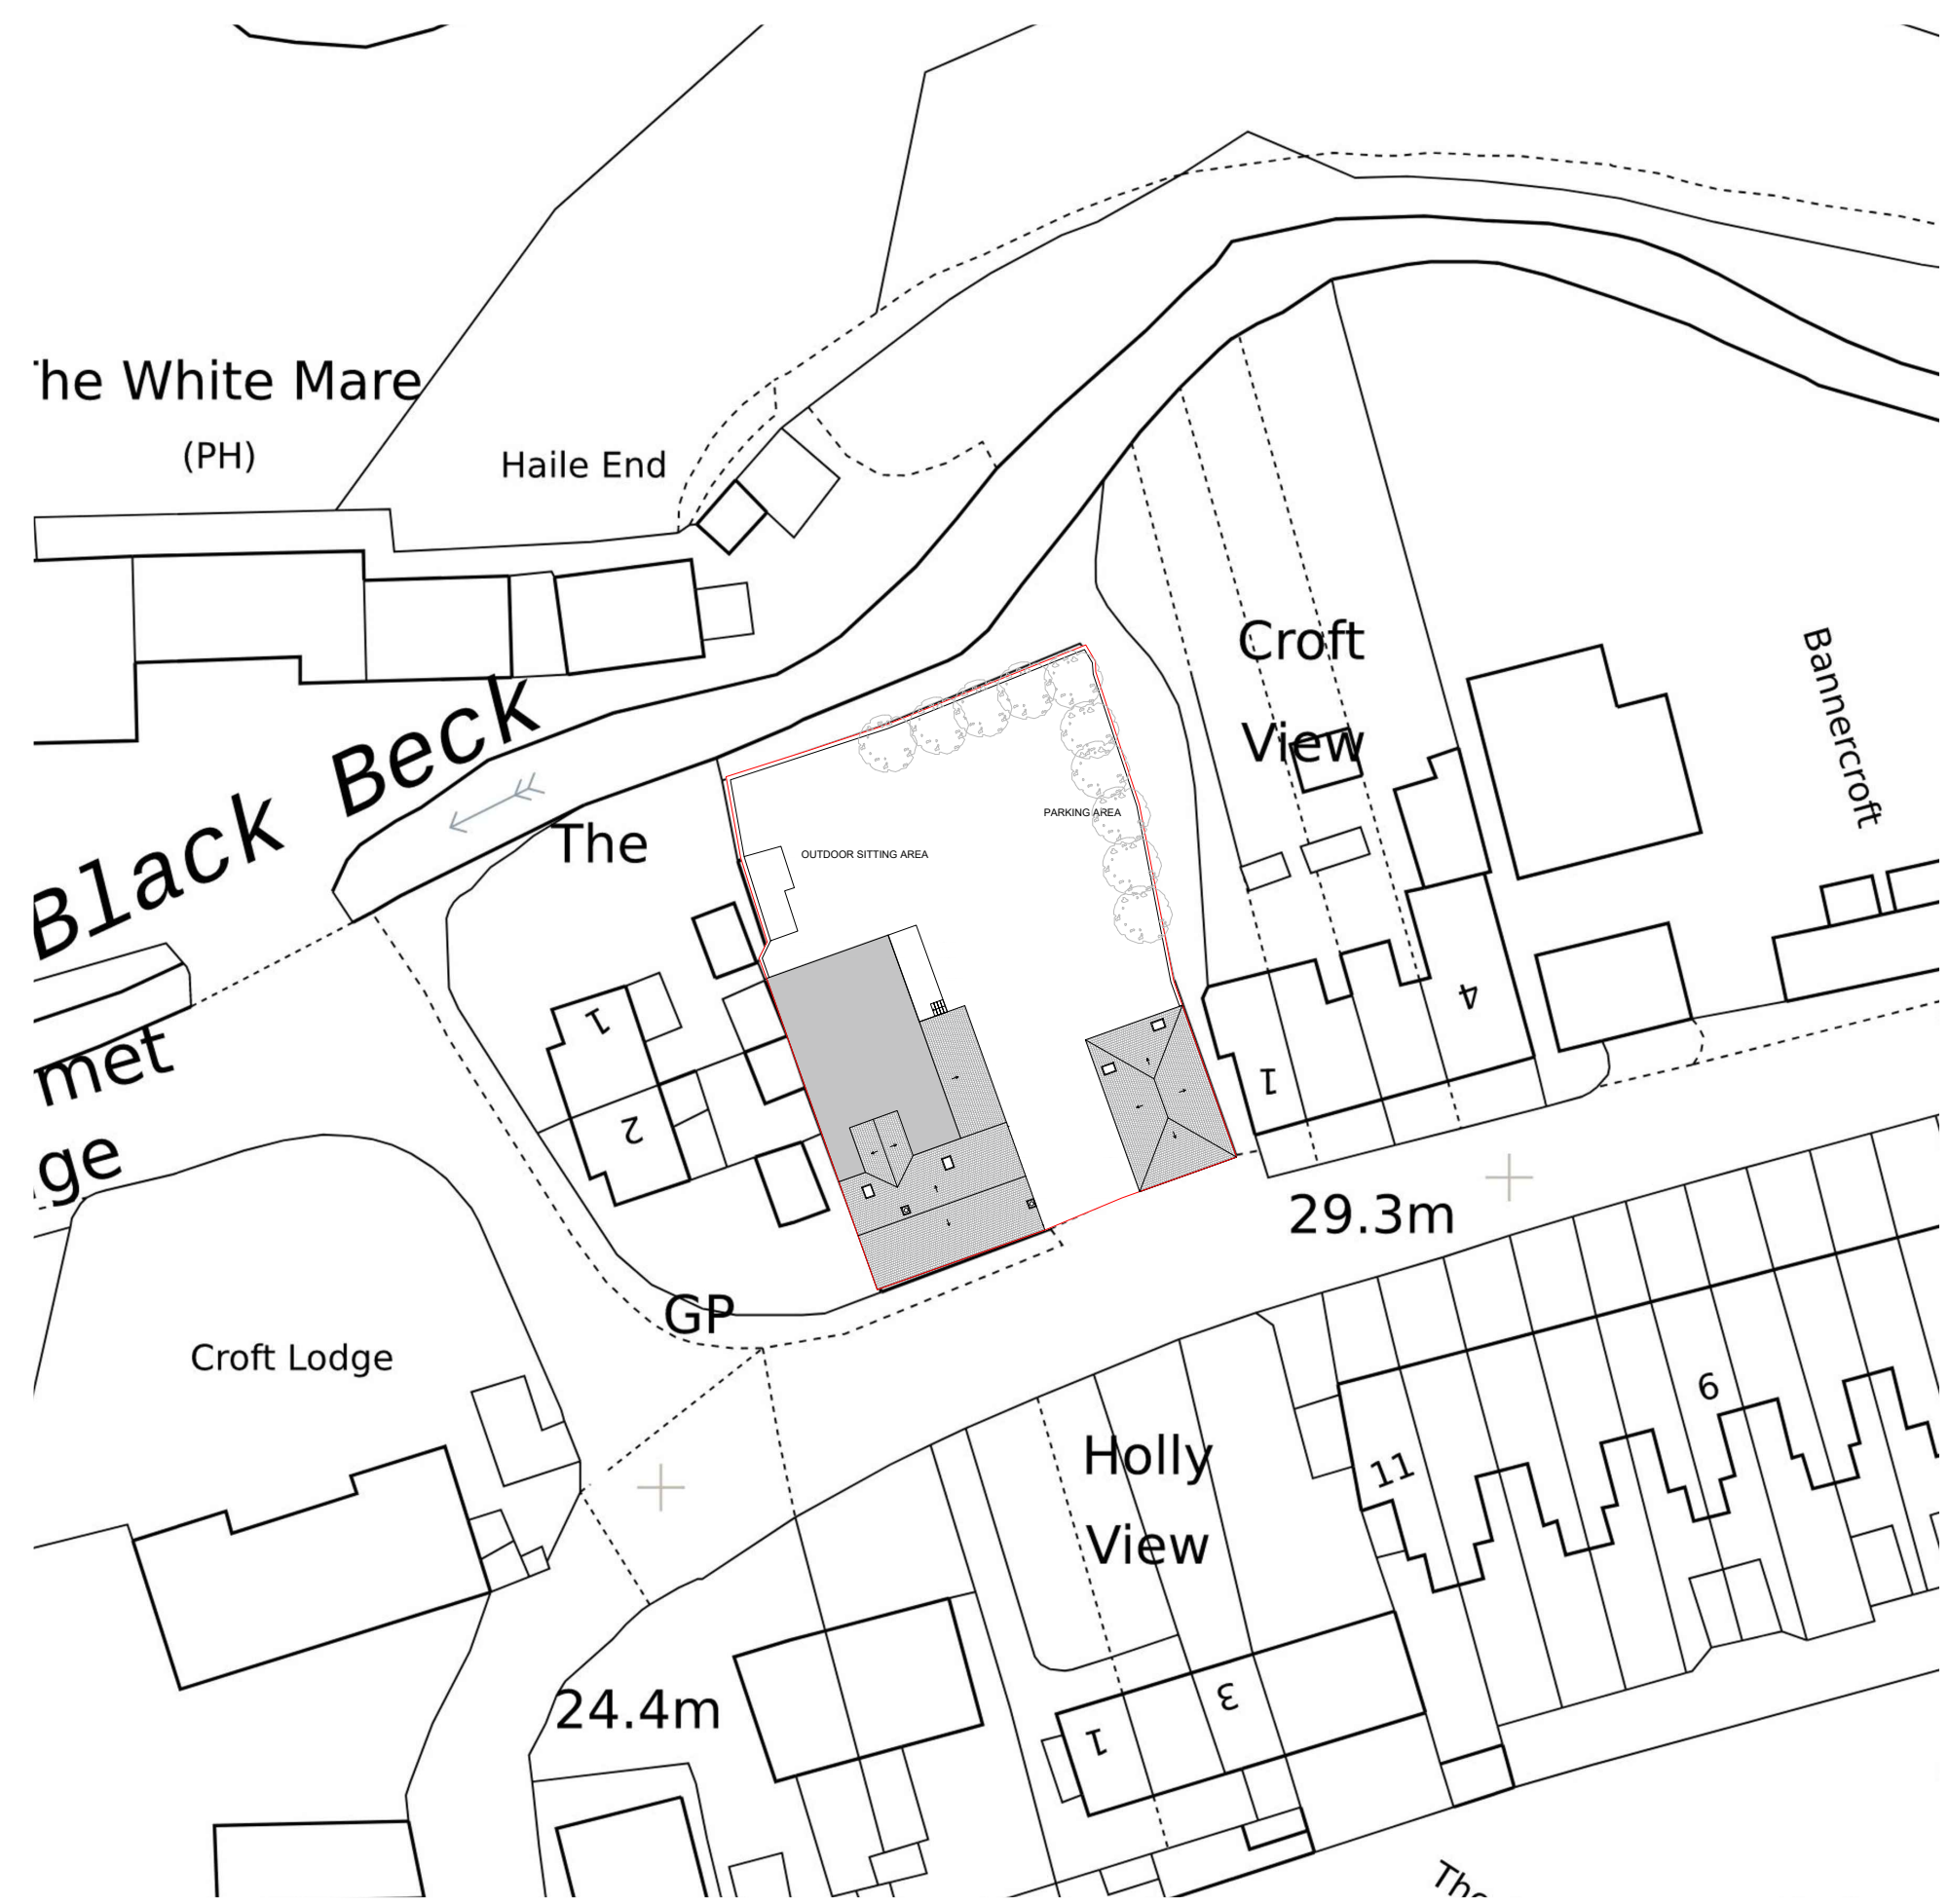

Block Plans are scaled from the Ordnance Survey Location Maps. Please see the licence number for the OS Maps in the Location Plans

Existing Block Plan

Drawing Name  
Existing Block Plan

Project Address  
The Royal Road, Nursery Road,  
Beckermet, CA21 2XB

Scale 1/500 at A3	Date 22.11.2023
----------------------	--------------------

Designer BB	Revision V3
----------------	----------------

Drawing No.  
TheRoyalRoad\_ExistingBlockPlan\_V3

Planning By Design Ltd  
www.planning-by-design.co.uk  
hello@planning-by-design.co.uk