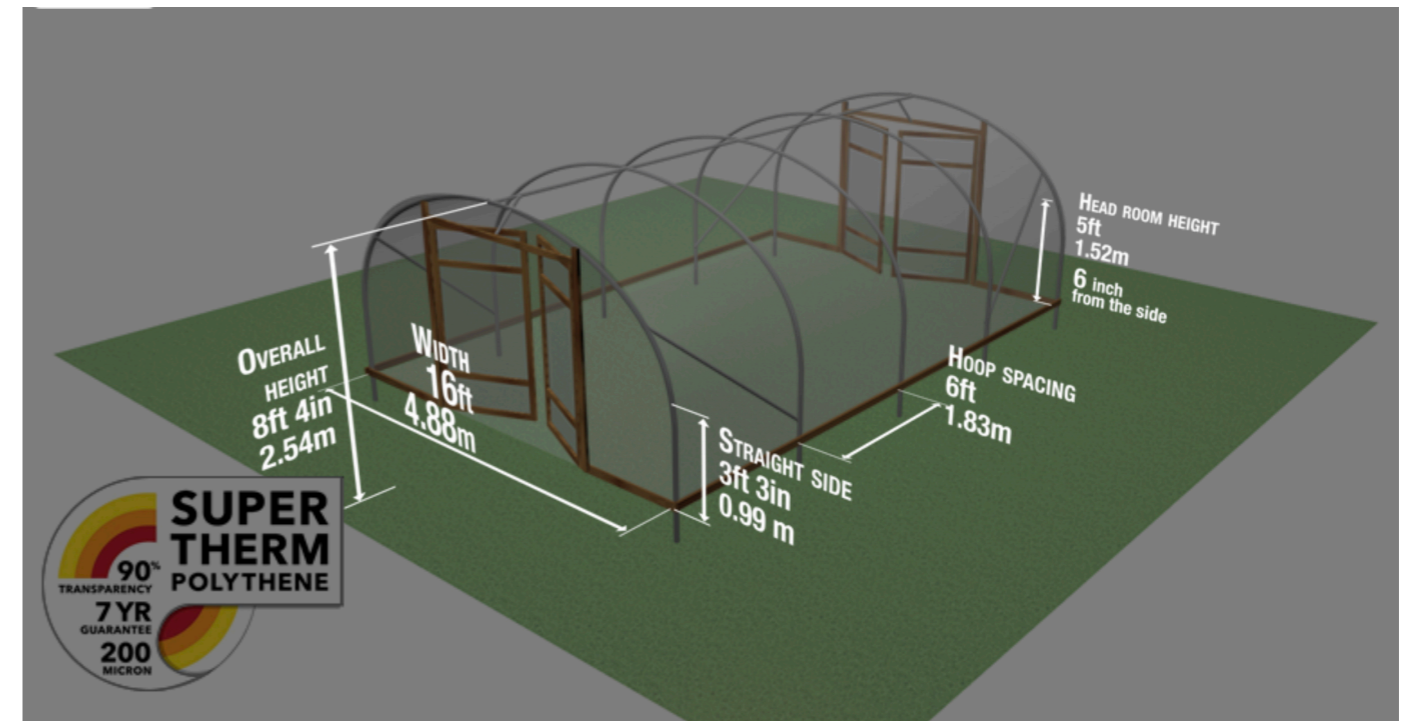

Floorplan

Roofplan

Elevation 1

Elevation 2

Gable 1

Gable 2

Elevations and Floorplans
1:100 @ A4

Land East of Moor Row