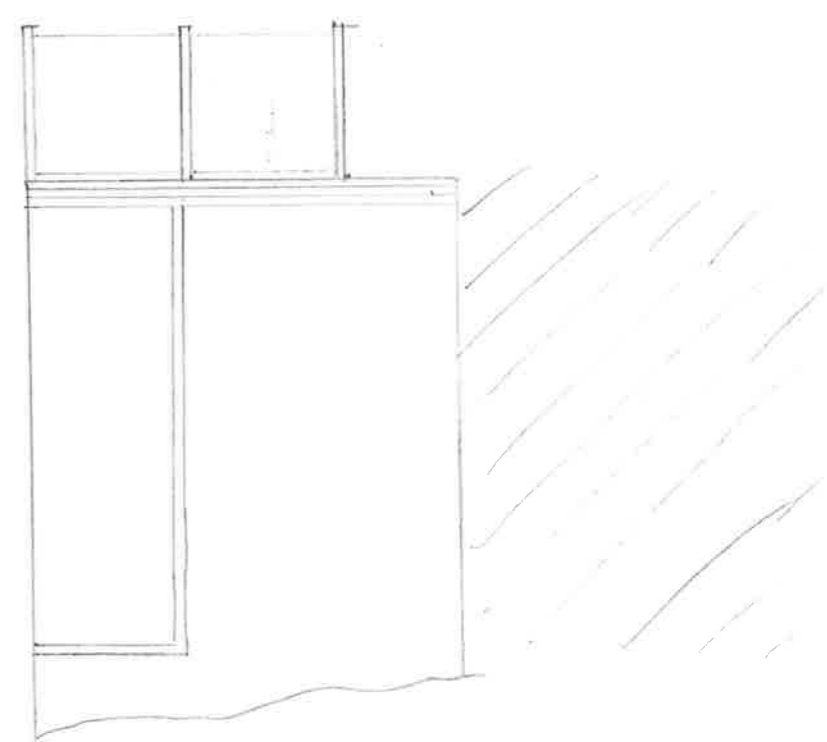

SIDE Elevation (SE)
Opaque 1500mm glass

SIDE Elevation (NE)

(5) A

Front Elevation (NW)

SIDE-ELEVATION (SW)

1:50

5 B

SIDE Elevation (SE)
Clear 1100mm glass

SIDE Elevation (NE)

Front Elevation (NW)

SIDE-ELEVATION (SW)

1:50