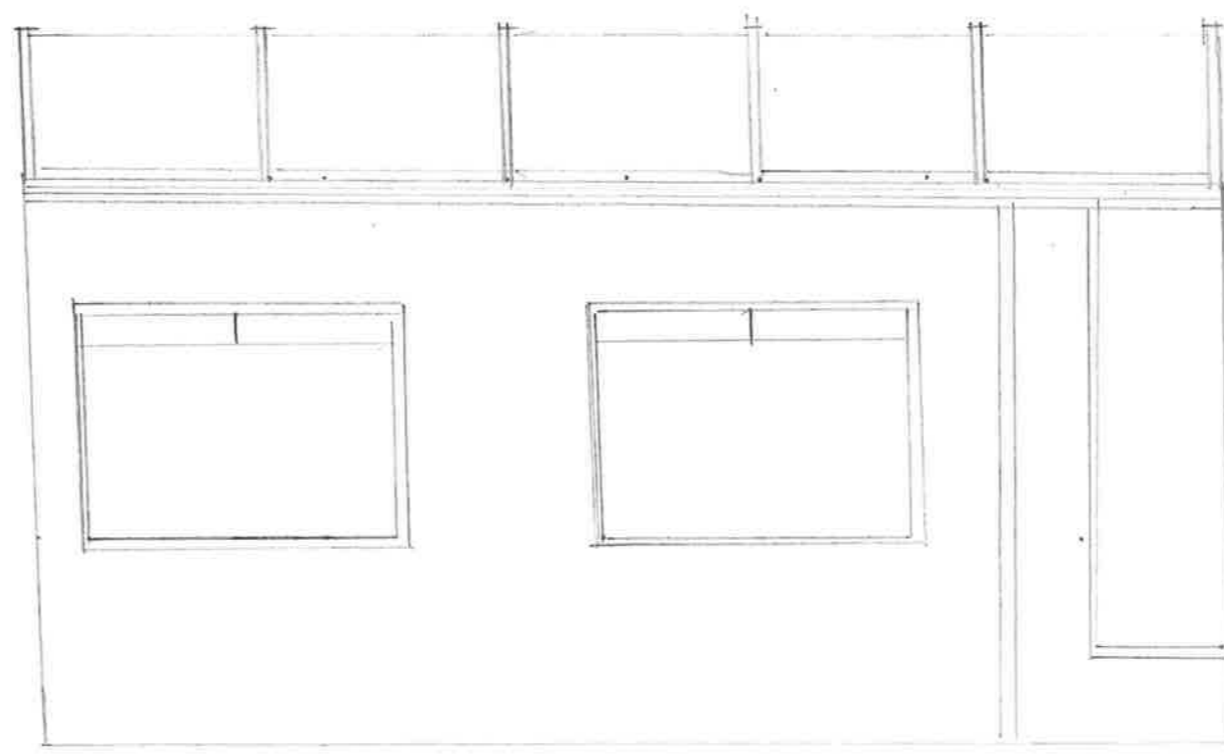

SIDE Elevation (SE)
Opaque 1500mm glass

SIDE Elevation (NE)

(5) A

Front Elevation (NW)

SIDE-ELEVATION (SW)

1:50

5 B

SIDE Elevation (SE)
Clear 1100mm glass

SIDE Elevation (NE)

Front Elevation (NW)

SIDE-ELEVATION (SW)

1:50