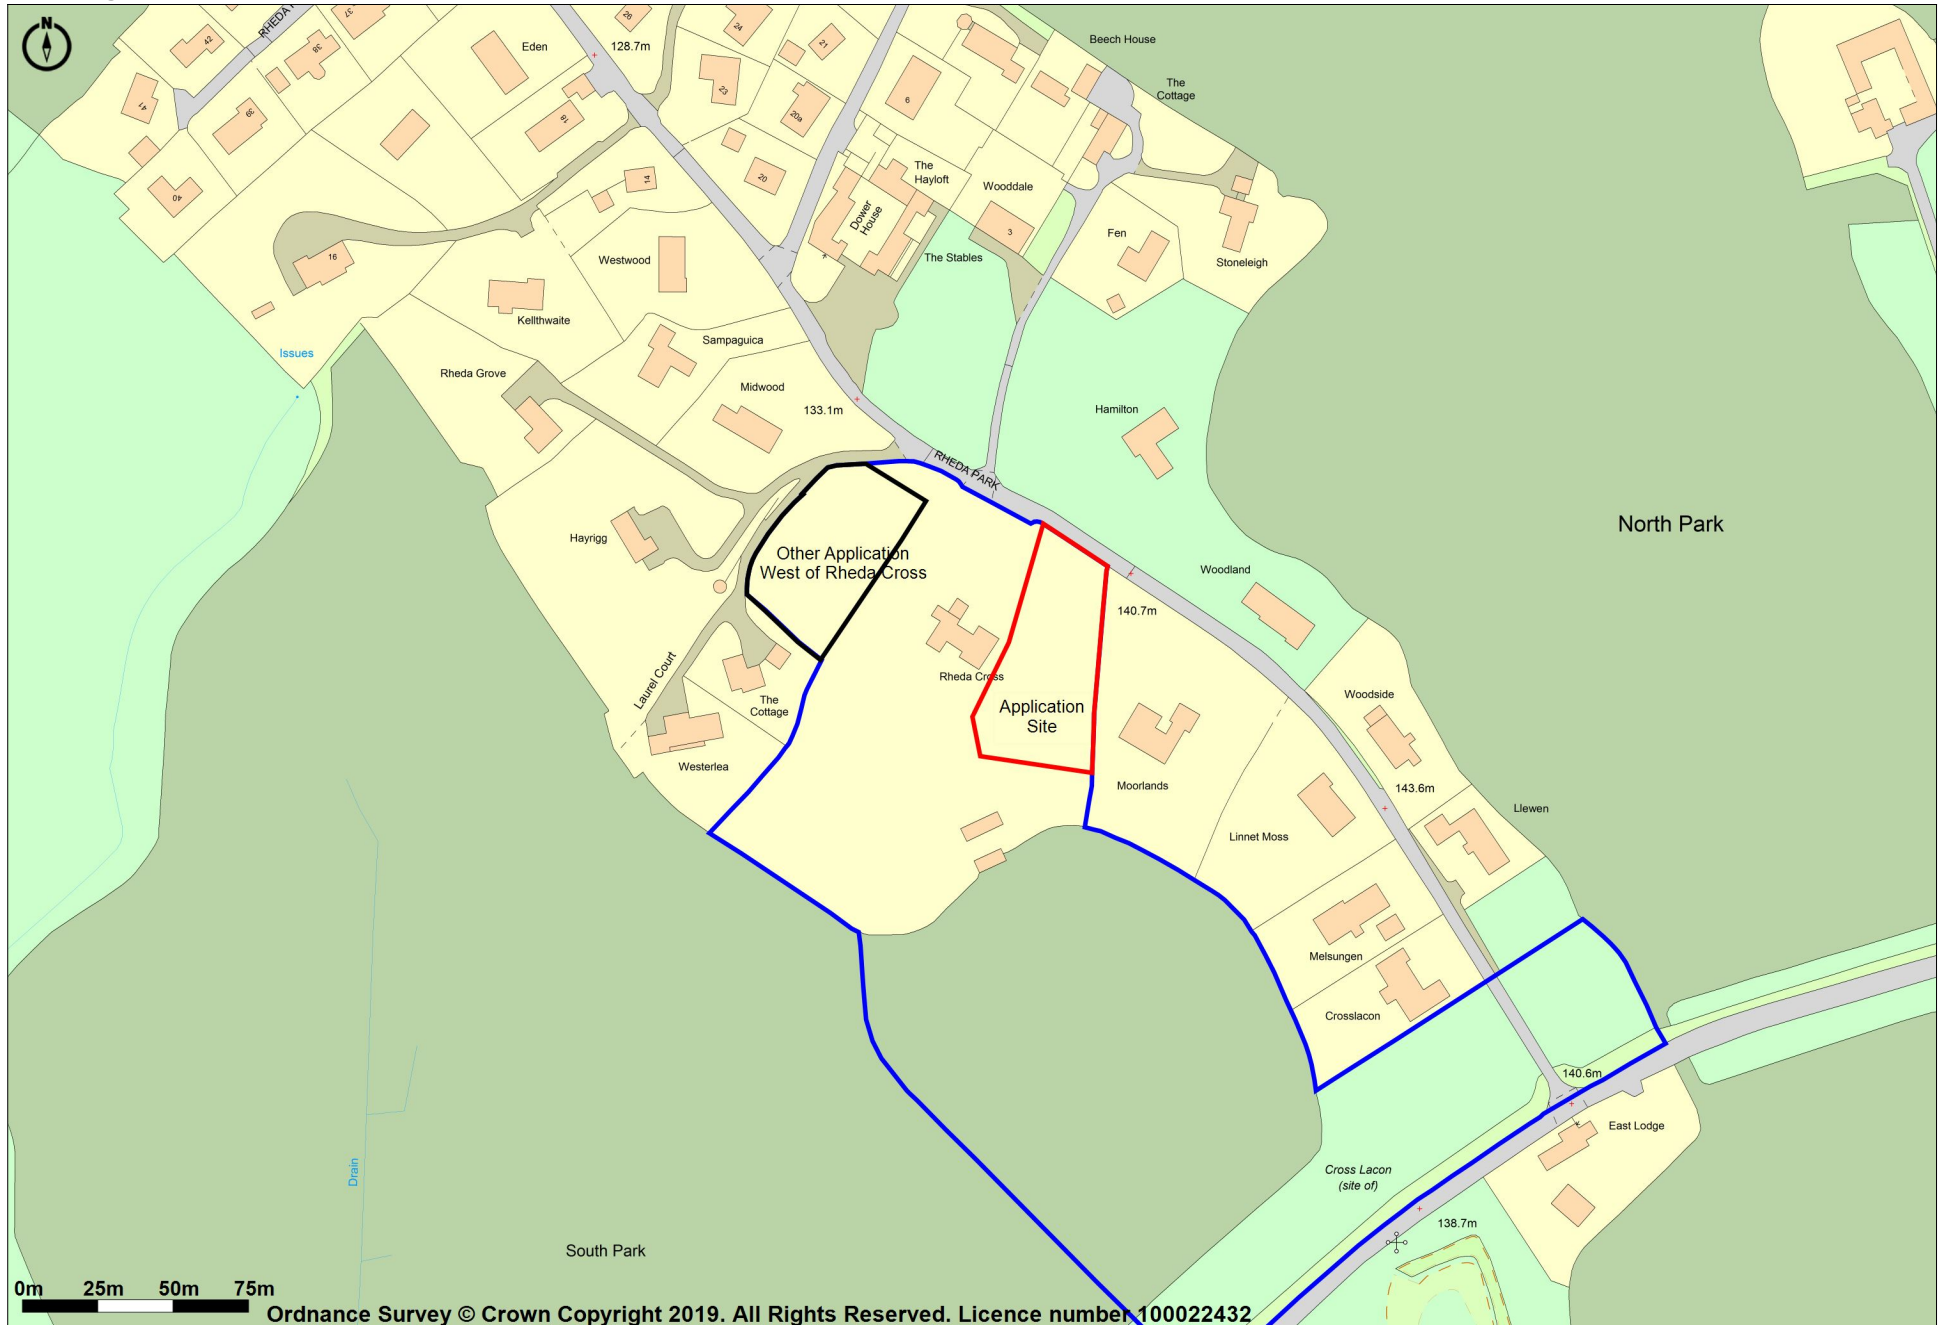

Location Plan  
1:2500 @ A4

Ordnance Survey © Crown Copyright 2019. All Rights Reserved. Licence number 100022432