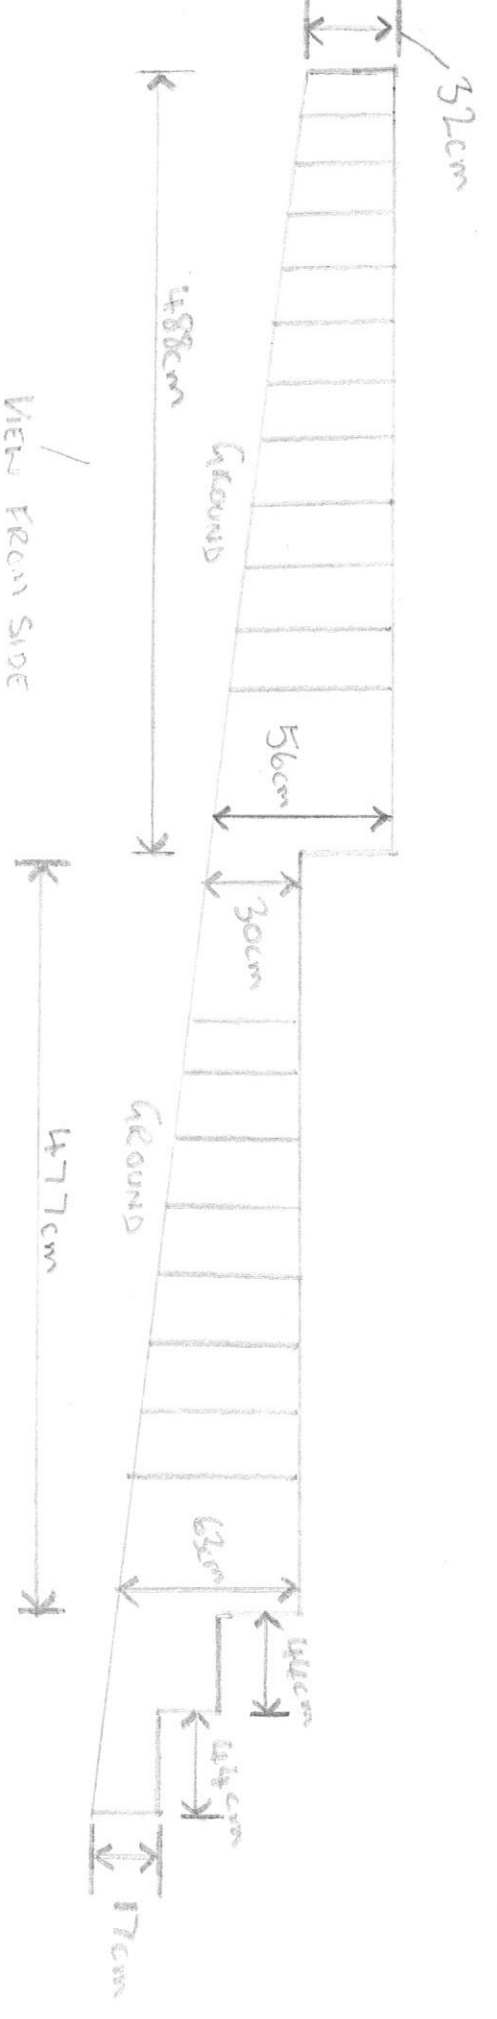

VIEW FROM FRONT
GARDEN SLOPES HORIZONTALLY

VIEW FROM SIDE
GARDEN ALSO SLOPES
SIGNIFICANTLY DOWNWARDS

(MADE FROM GREY
COMPOSITE DECK PLANKS
14.5cm x 463cm
EDGING MADE FROM
BLANK COMPOSITE
DECK PLANKS
13.5cm x 358cm

8 BRYER
CLOSE

DOC REF: 884/1