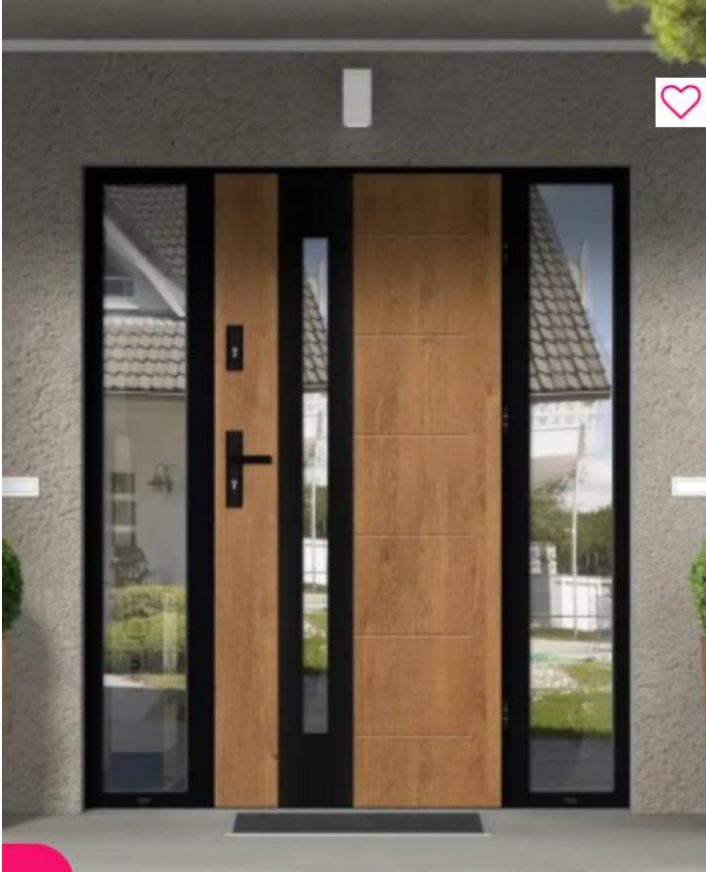

UK Slate Marley Clay Black

[Clay Capped Angle Ridge Slate Black - UK Slate](#)

Proposed Guttering

Black PVC

[Gutter & Downpipe \(jitatkinson.co.uk\)](#)

DISCHARGING CONDITION 7 (MATERIALS) PLOT 2 (ONLY) NETHERTOWN RD, ST BEES

Proposed Windows and Doors

Proposed Front Door

Inspiro Expert – Tuluza Loft

[Energy efficient Tuluza Loft 72mm with handle - Premium front door with double sidelights](#)
[Inspiro.Expert - Modern Door Store](#)