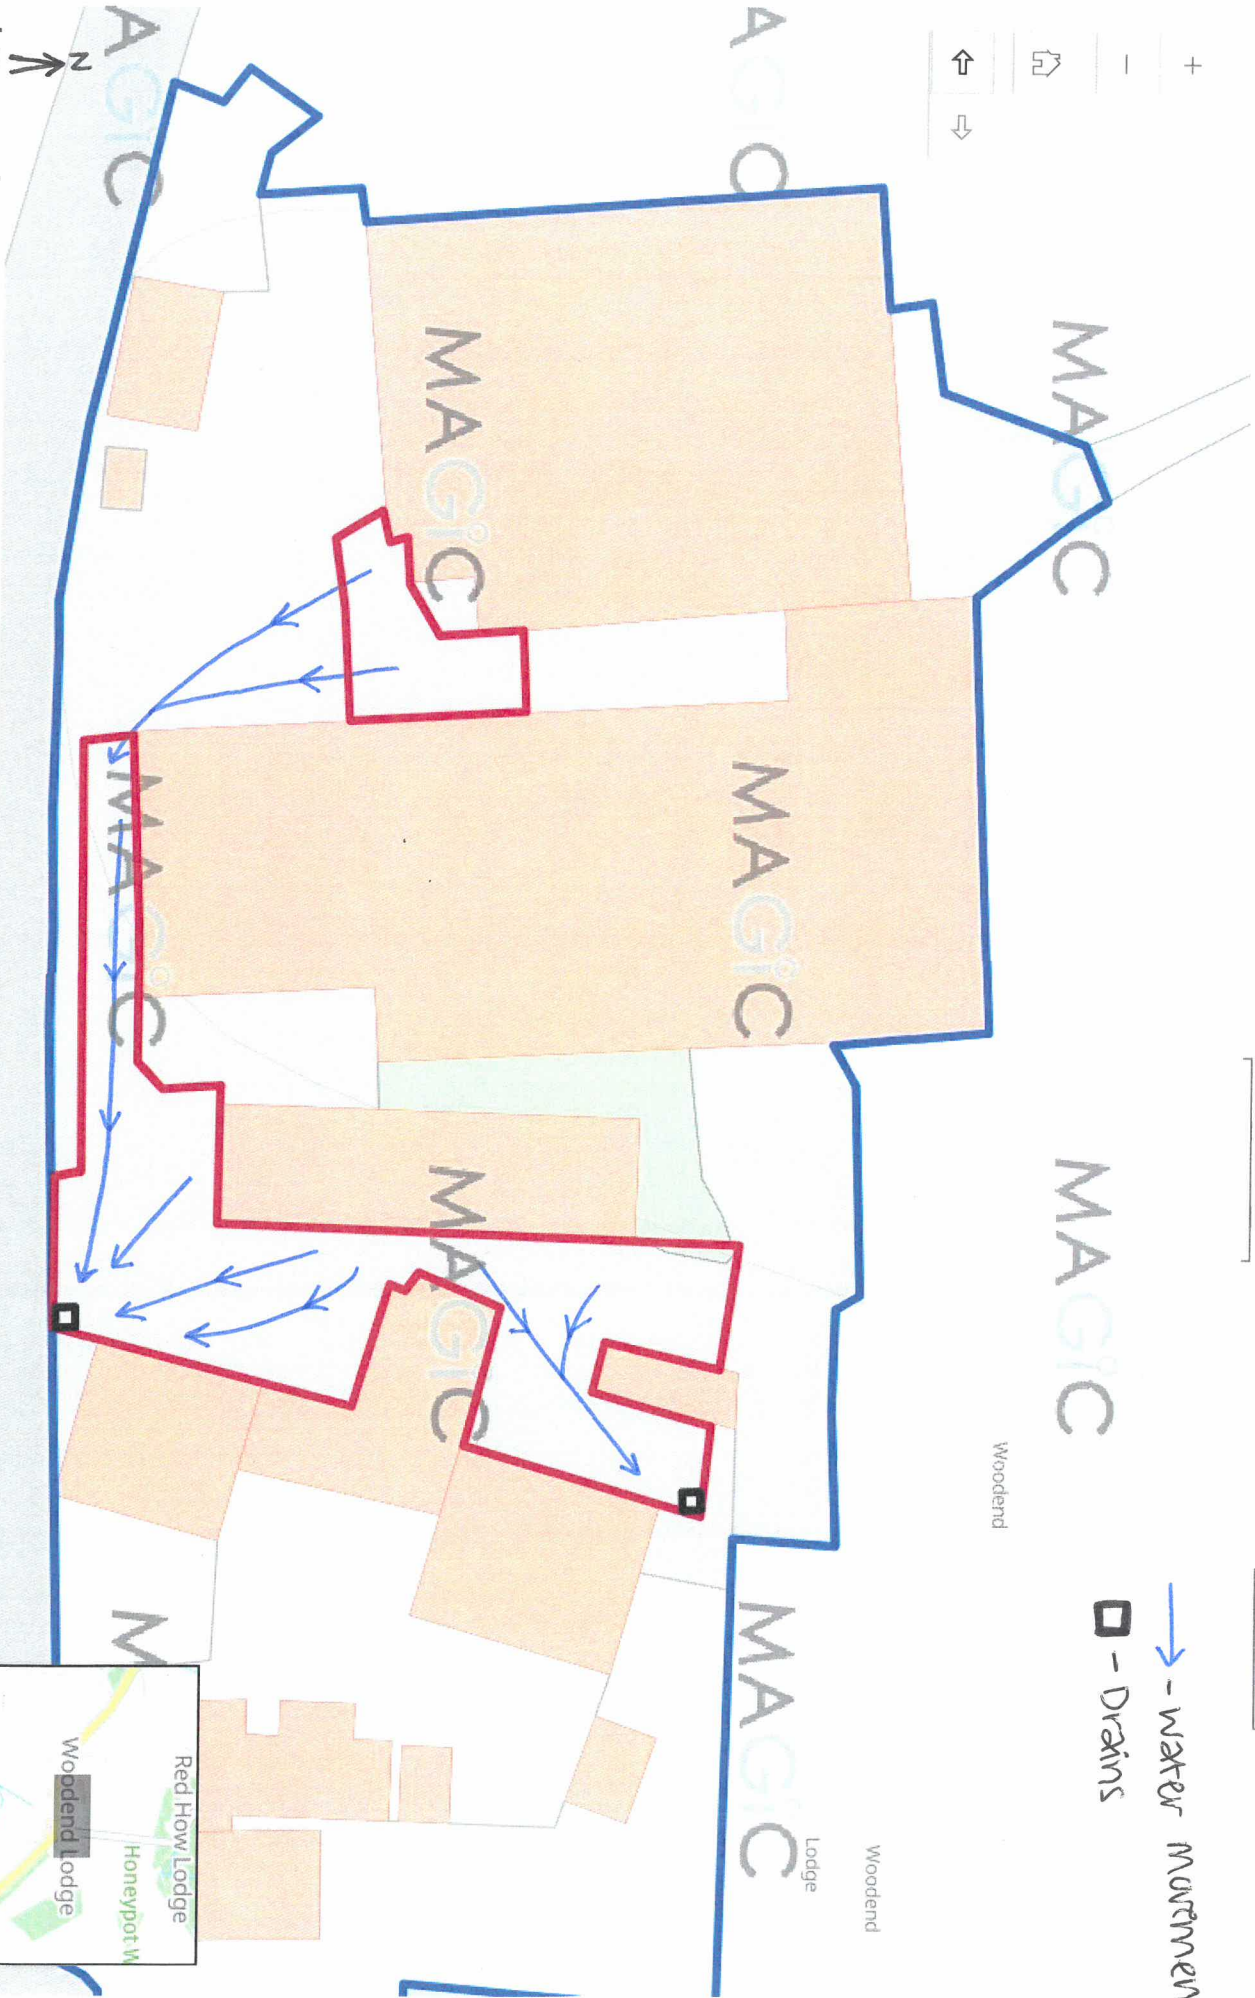

# MAP4: DIRECTIONAL DRAINAGE PATHWAYS (USE OF CREATED (NEW) AND EXISTING SLOPES)

MAGiC

Ullock, Cumbria

OSGB36

→ - water murtment  
□ - Drains

Navigation icons: Home, Back, Forward, Search, Print, etc.

Inset map showing the location of the site relative to Red How Lodge, Honeypot W, and Woodend Lodge.