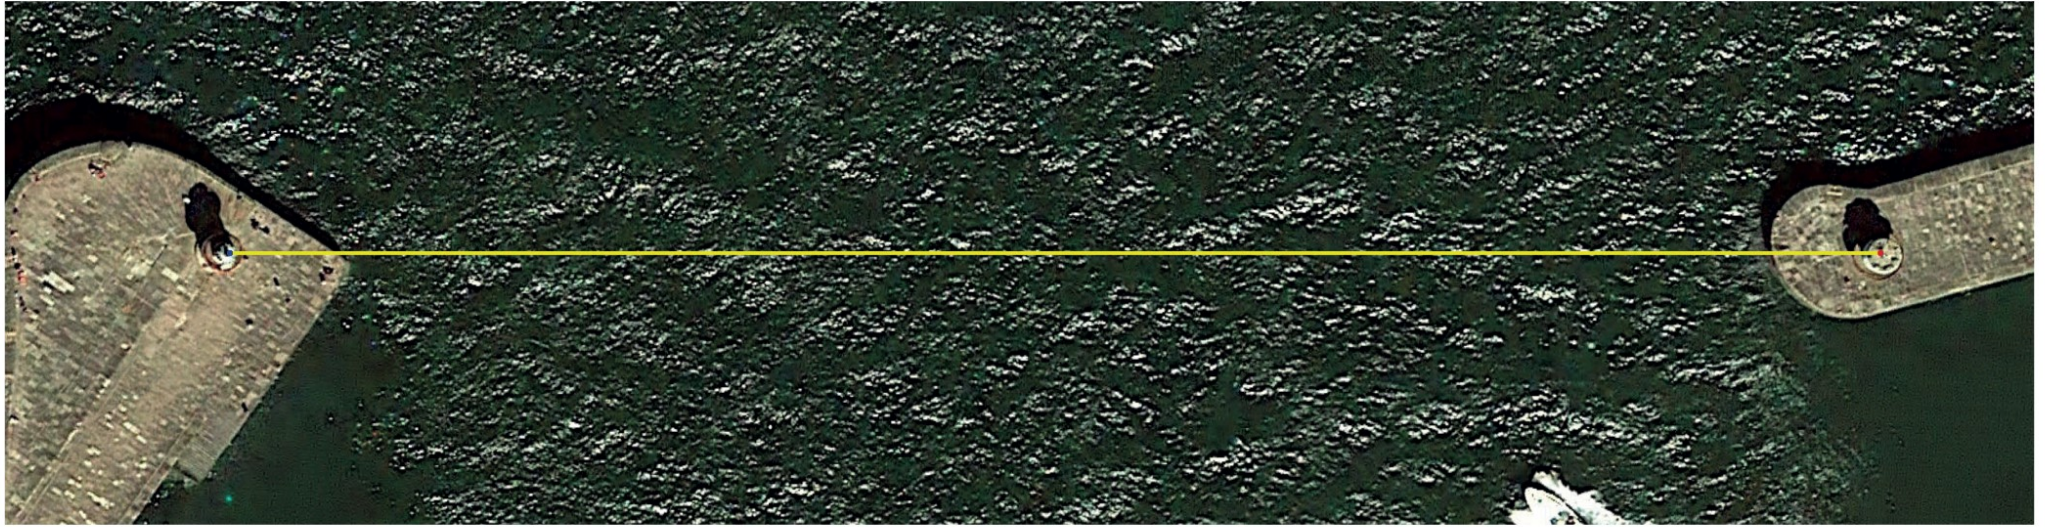

Susan PHILIPSZ, By Sound Near Seawall, 2021
Two channel sound installation from West Pier Lighthouse to North Pier Lighthouse
Whitehaven Harbour, Cumbria

Speaker 1
TOA TH-650

Equipment Box
Player, Amplifier 100V