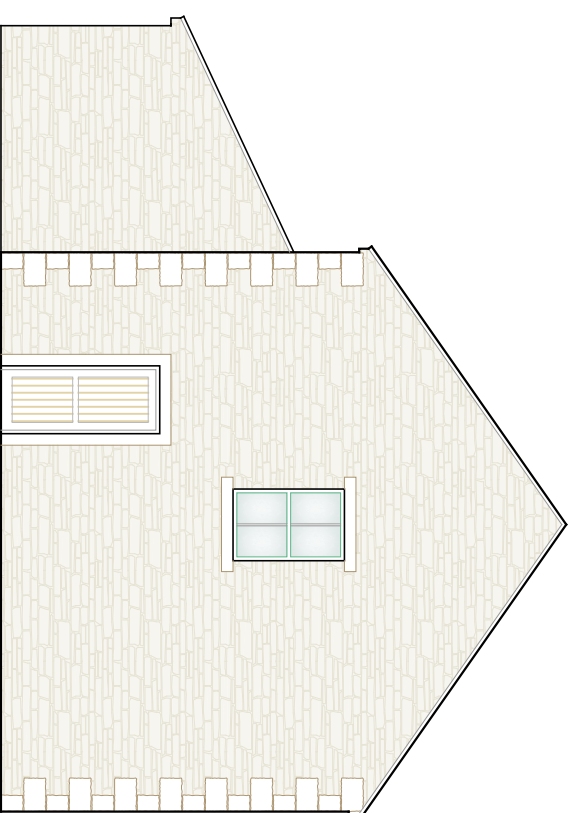

SOUTH ELEVATION

NORTH ELEVATION

WEST ELEVATION

EAST ELEVATION

This drawing is protected by copyright and should not be copied without the prior consent of Gray Associates Limited. All work to comply with current Building Regs, British Standards, other relevant legislation & manufacturers current guidance. Refer to planning consent for approval of external finishes. Do not scale this drawing.

Mark & Sarah Ralley

Drawing

Elevations

Scheme: New Dwelling Nr Hallsenna

Scale: 1:100

Date: Jun 2020

Dwg No.: D.02

Drawn: D Gray