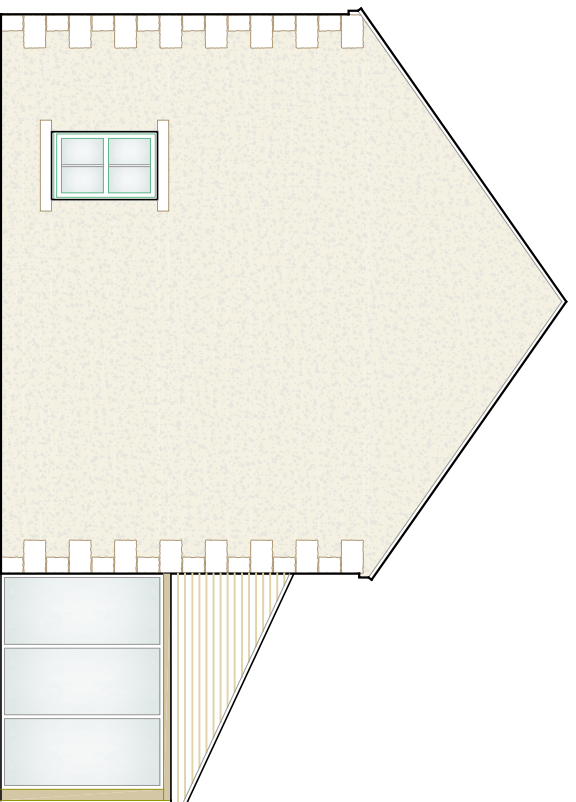

SOUTH ELEVATION

NORTH ELEVATION

WEST ELEVATION

EAST ELEVATION

This drawing is protected by copyright and should not be copied without the prior consent of Gray Associates Limited. All work to comply with current Building Regs, British Standards, other relevant legislation & manufacturers current guidance. Refer to planning consent for approval of external finishes. Do not scale this drawing.

Mark & Sarah Ralley

Drawing

Elevations

Scheme: New Dwelling Nr Hallsenna

Scale: 1:100

Date: Jun 2020

Dwg No.: D.02

Drawn: D Gray