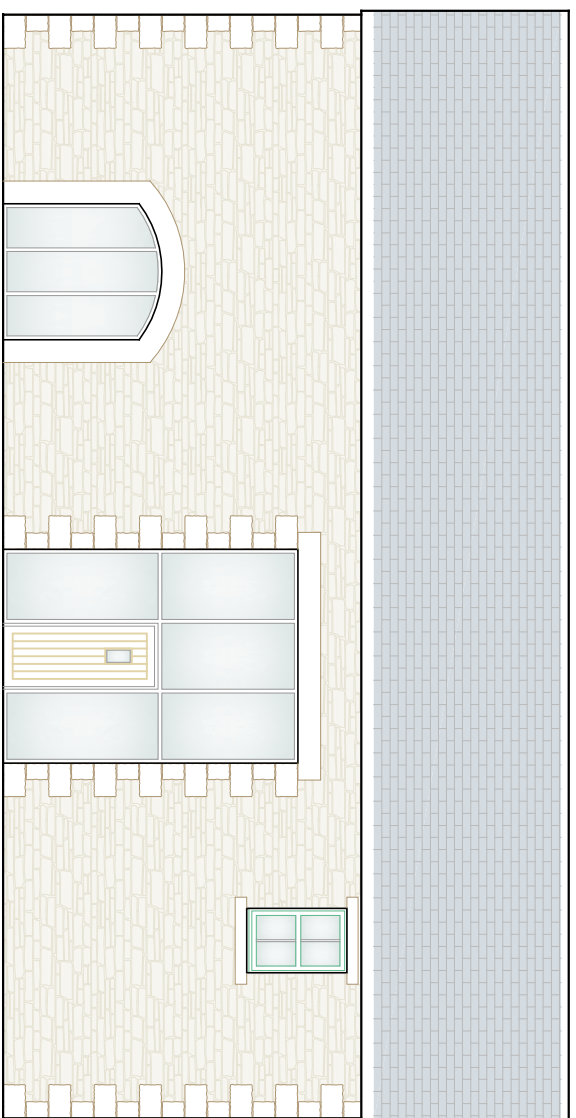

SOUTH ELEVATION

NORTH ELEVATION

WEST ELEVATION

EAST ELEVATION

This drawing is protected by copyright and should not be copied without the prior consent of Gray Associates Limited. All work to comply with current Building Regs, British Standards, other relevant legislation & manufacturers current guidance. Refer to planning consent for approval of external finishes. Do not scale this drawing.

Mark & Sarah Ralley

Drawing

Elevations

Scheme: New Dwelling Nr Hallsenna

Scale: 1:100

Date: Jun 2020

Dwg No.: D.02

Drawn: D Gray