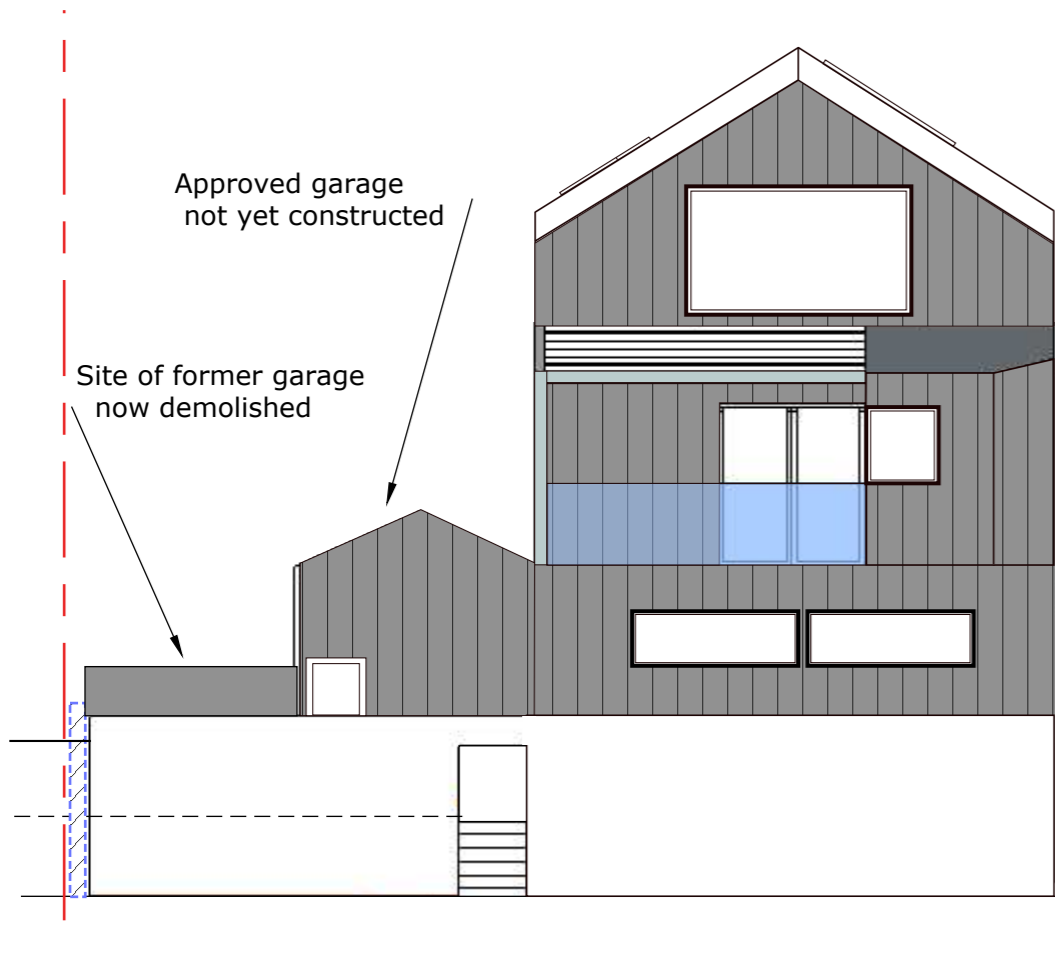

Front elevation

Right elevation

Rear elevation

Left elevation

**2 Church Walk, Millom  
LA18 5BZ**

**Drawing No: 01CE**

**CURRENT ELEVATIONS**

Version: 2.0