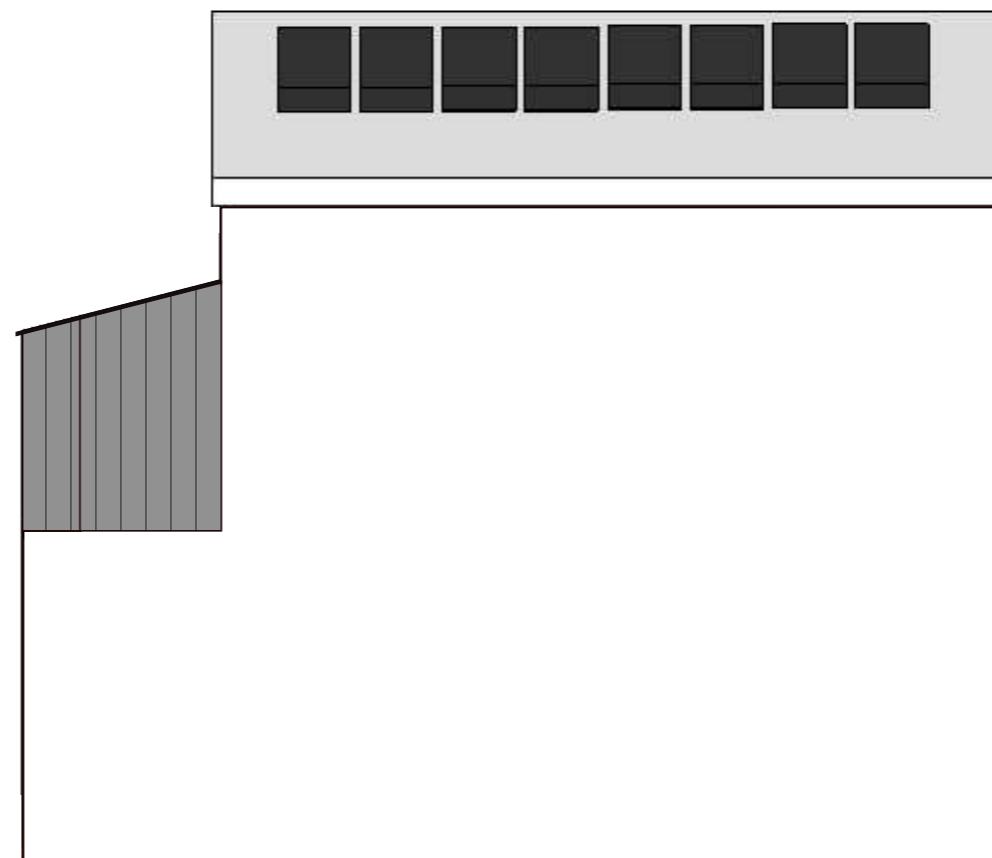

Front elevation

Right elevation

Rear elevation

Left elevation

**2 Church Walk, Millom  
LA18 5BZ**

**Drawing No: 01CE**

**CURRENT ELEVATIONS**

Version: 2.0

Date: 09/04/2026

Drawn by: Marc Almond

Phone: 079 6318 4578

Email: marc.s.almond@gmail.com

scale 1:100 @A3