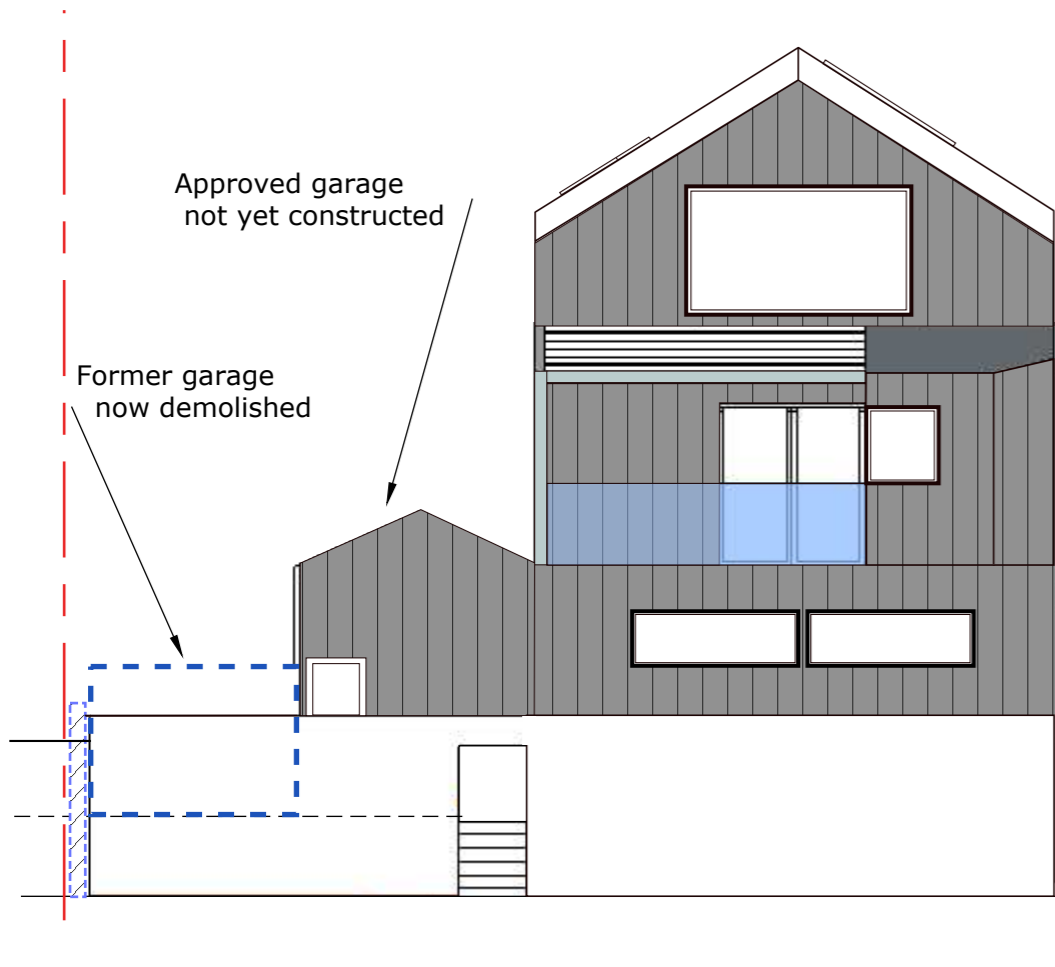

Front elevation

Right elevation

Rear elevation

Left elevation

**2 Church Walk, Millom
LA18 5BZ**

Drawing No: 01CE

CURRENT ELEVATIONS

Version: 3.0