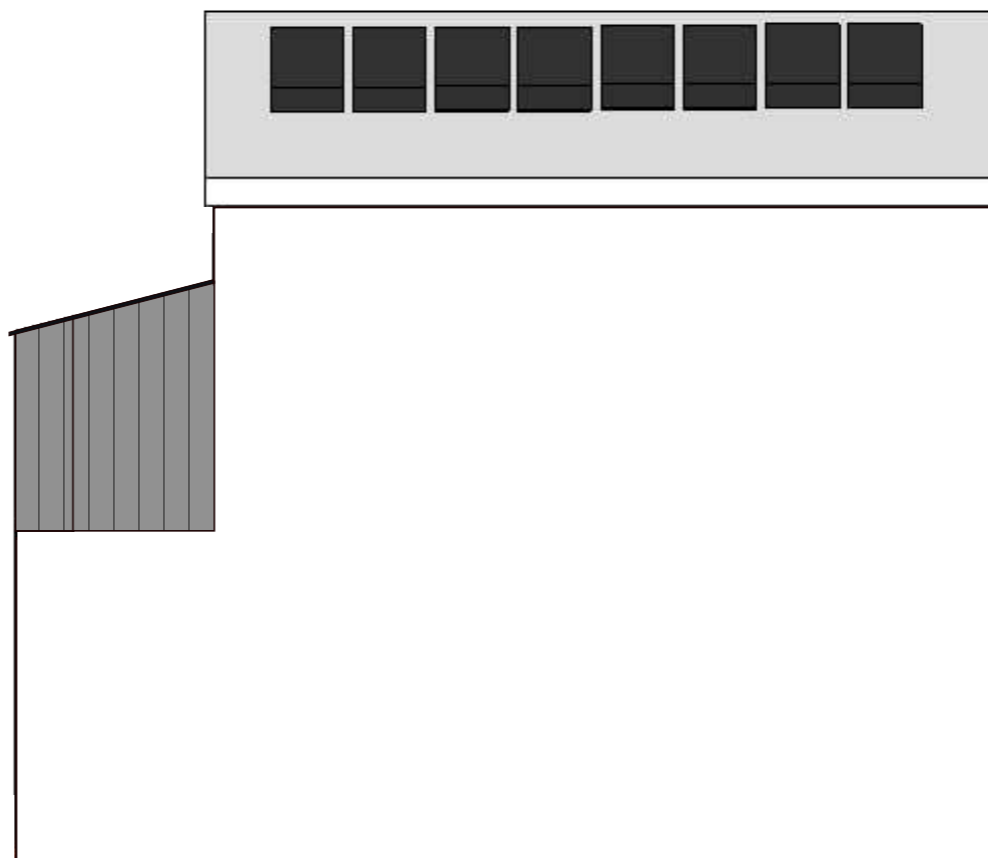

Front elevation

Right elevation

Rear elevation

Left elevation

**2 Church Walk, Millom
LA18 5BZ**

Drawing No: 01CE

CURRENT ELEVATIONS

Version: 3.0

Date: 17/05/2026

Drawn by: Marc Almond

Phone: 079 6318 4578

Email: marc.s.almond@gmail.com

scale 1:100 @A3