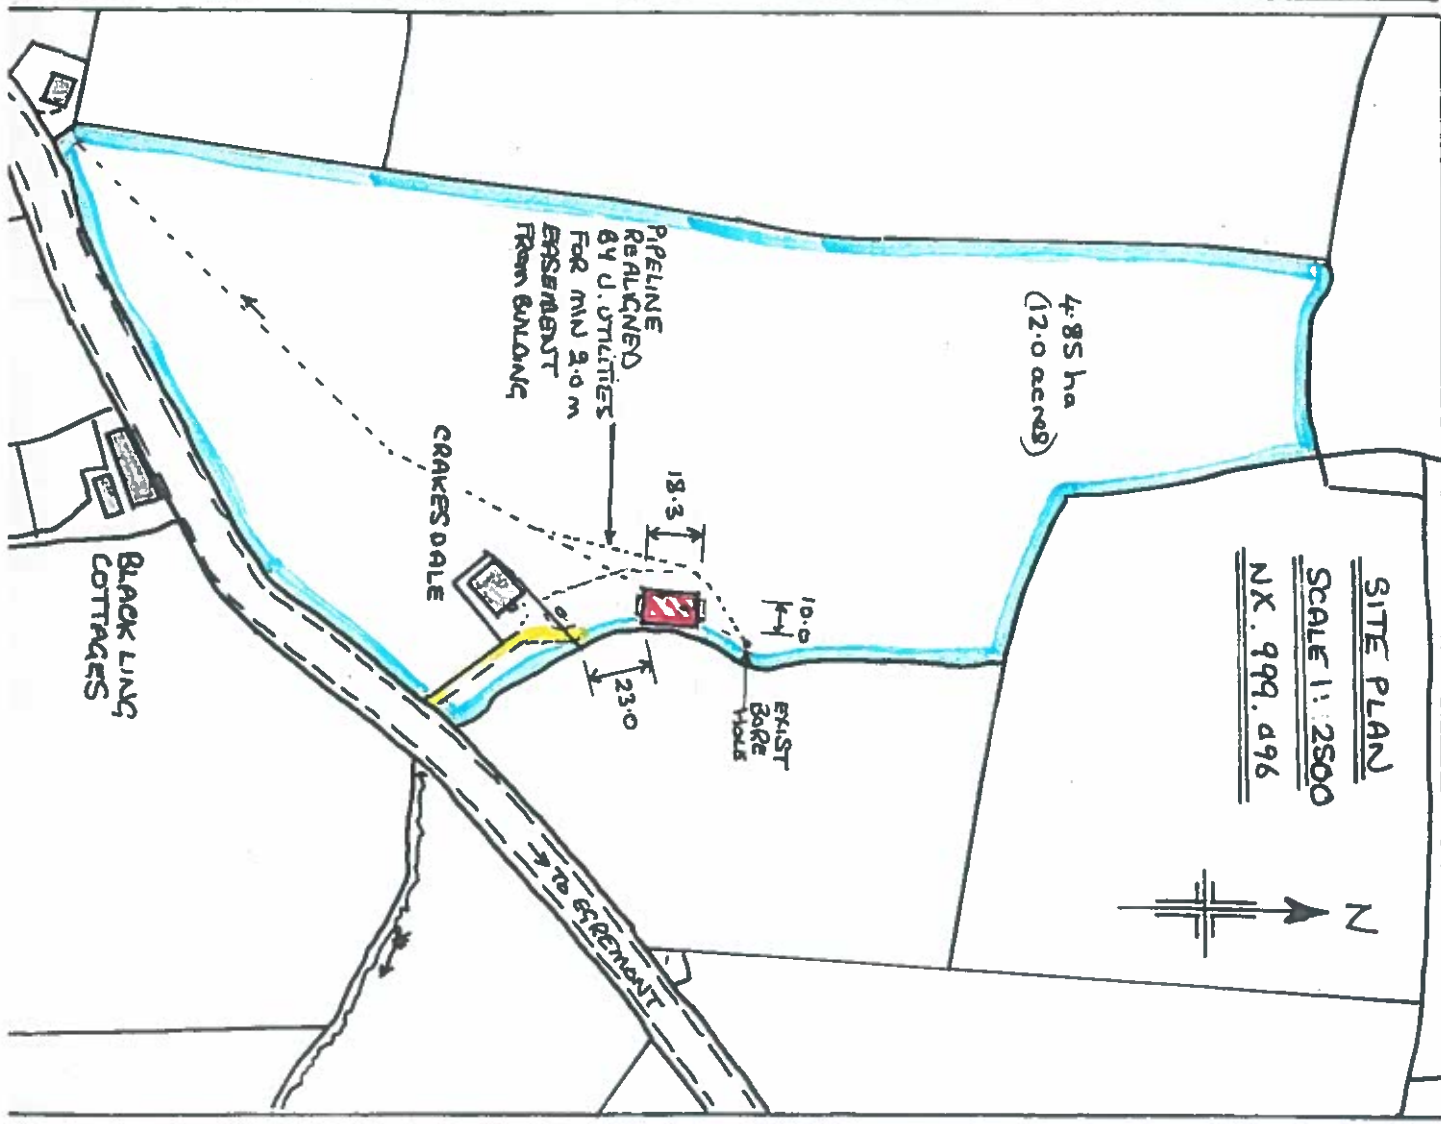

BLOCK PLAN
SCALE 1:500

SITE PLAN
SCALE 1:2500
NX. 999. 496

BLACK LING
COTTAGES

PELINE
REALIGNED
BY U. UTILITIES
FOR MIN 2.0m
BRIBEWAST
FROM BUILDING

4.85 ha
(12.0 acres)

EXIST
BAKE
HOUSE

to BREMENANT