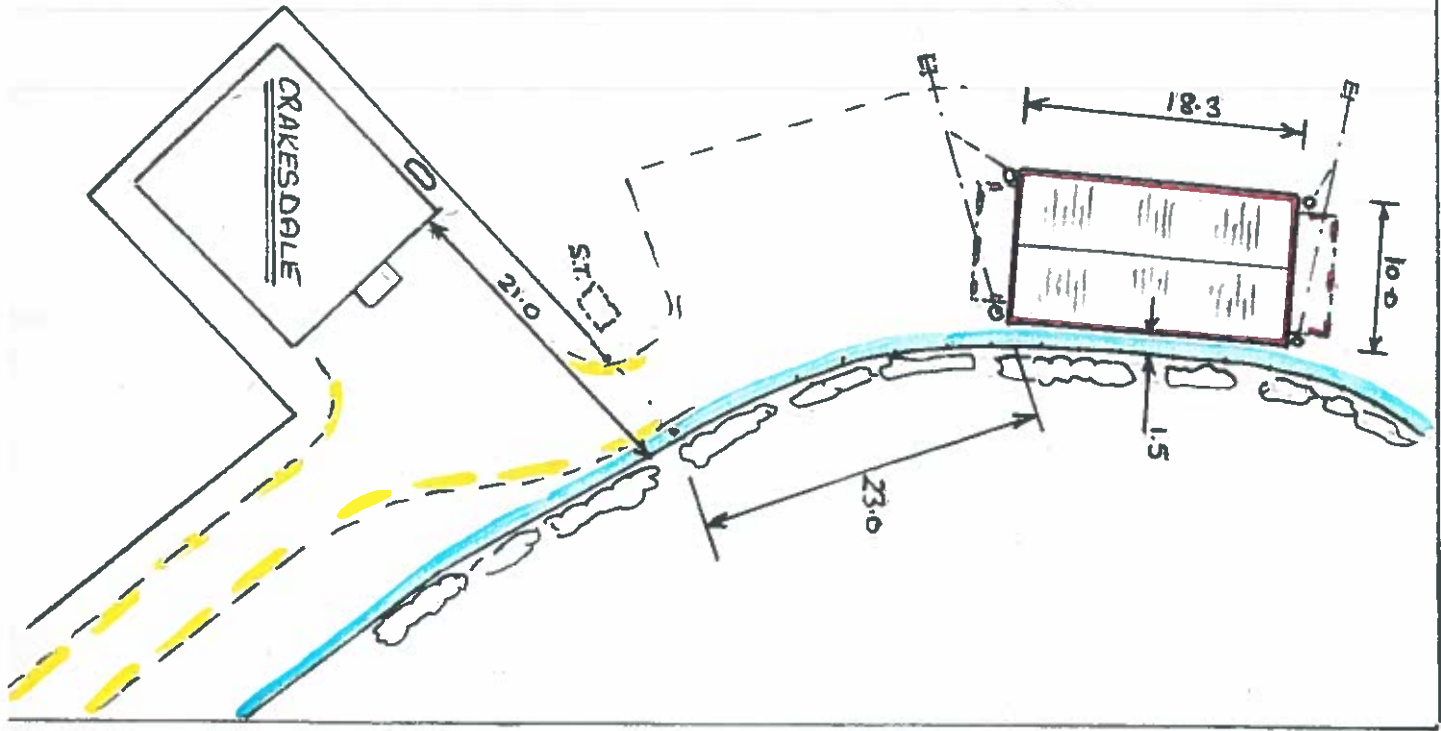

BLOCK PLAN
SCALE 1:500

SITE PLAN
SCALE 1:2500
NX. 999. 496

BLACK LING
COTTAGES

PELINE
REALIGNED
BY U. UTILITIES
FOR MIN 2.0m
BRIBEWAST
FROM BUILDING

4.85 ha
(12.0 acres)

EXIST
BAKE
HOUSE

to BREMENANT