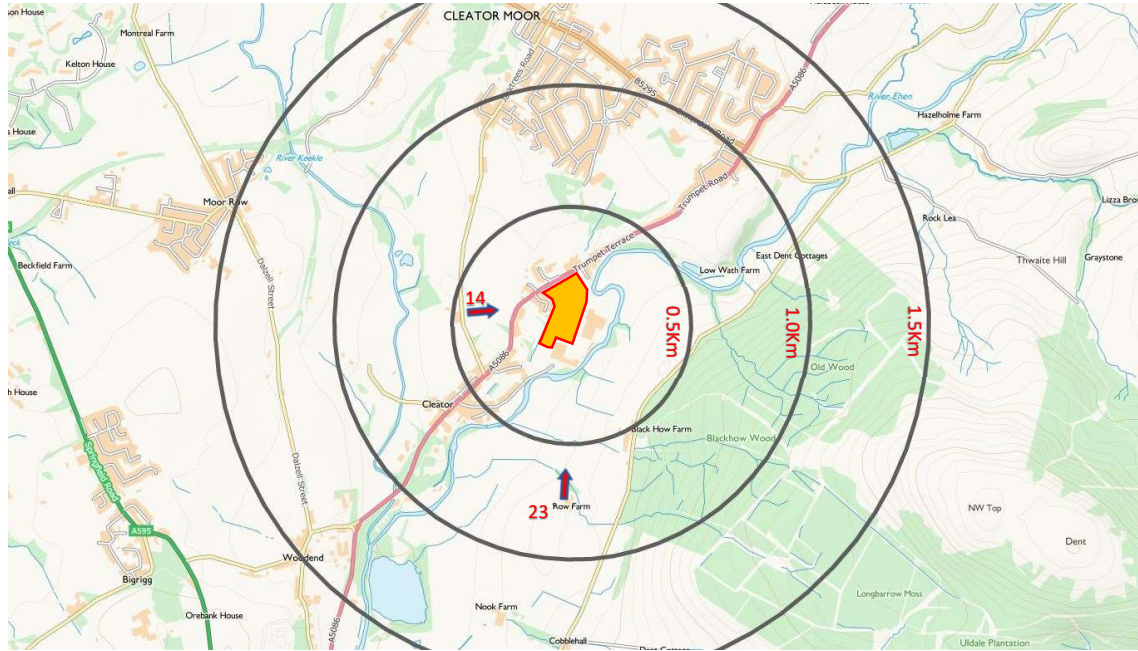

**GLEESON HOMES**

**CLEATOR MILLS - LVIA APPENDICES**

Ordnance Survey Licence Number 100062836

Site in context of aerial photo

Ordnance Survey Licence Number 100062836

Photo locations

Ordnance Survey Licence Number 100062836

Photo locations- wider area