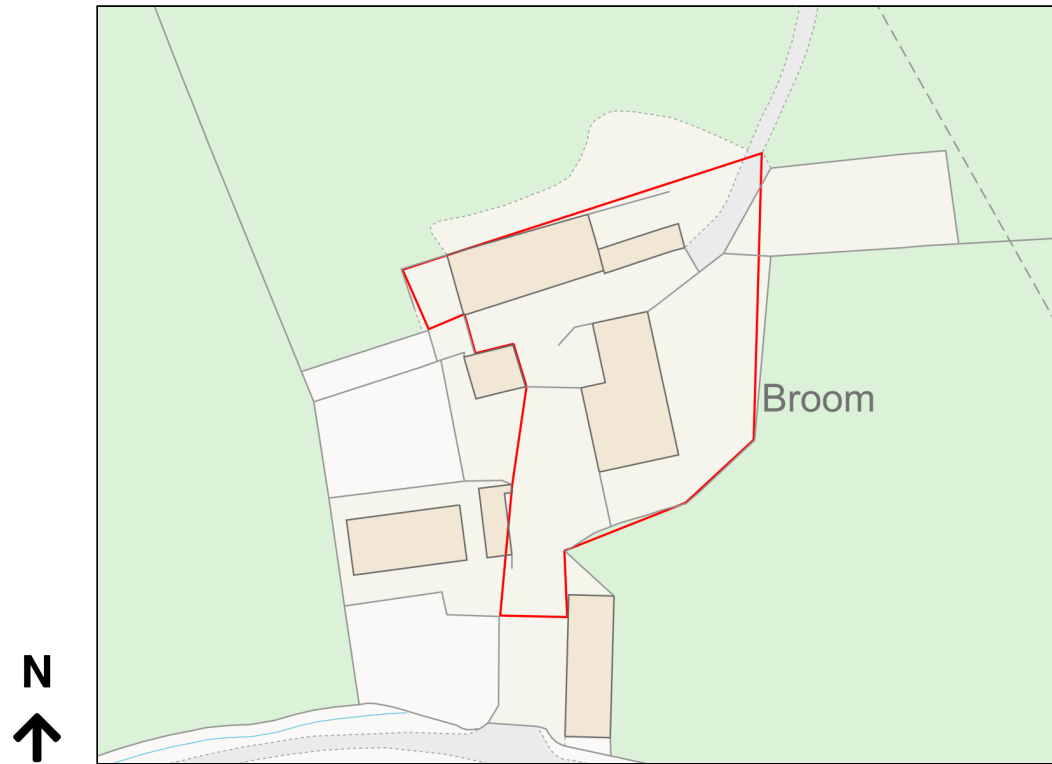

Location Plan

Site Address: **Broom How, Broom, Hallsenna, Halsenna, CA19 1YB**

Date Produced: **01-Oct-2023**

Scale: **1:1250 @A4**

Planning Portal Reference: **PP-12498106v1**