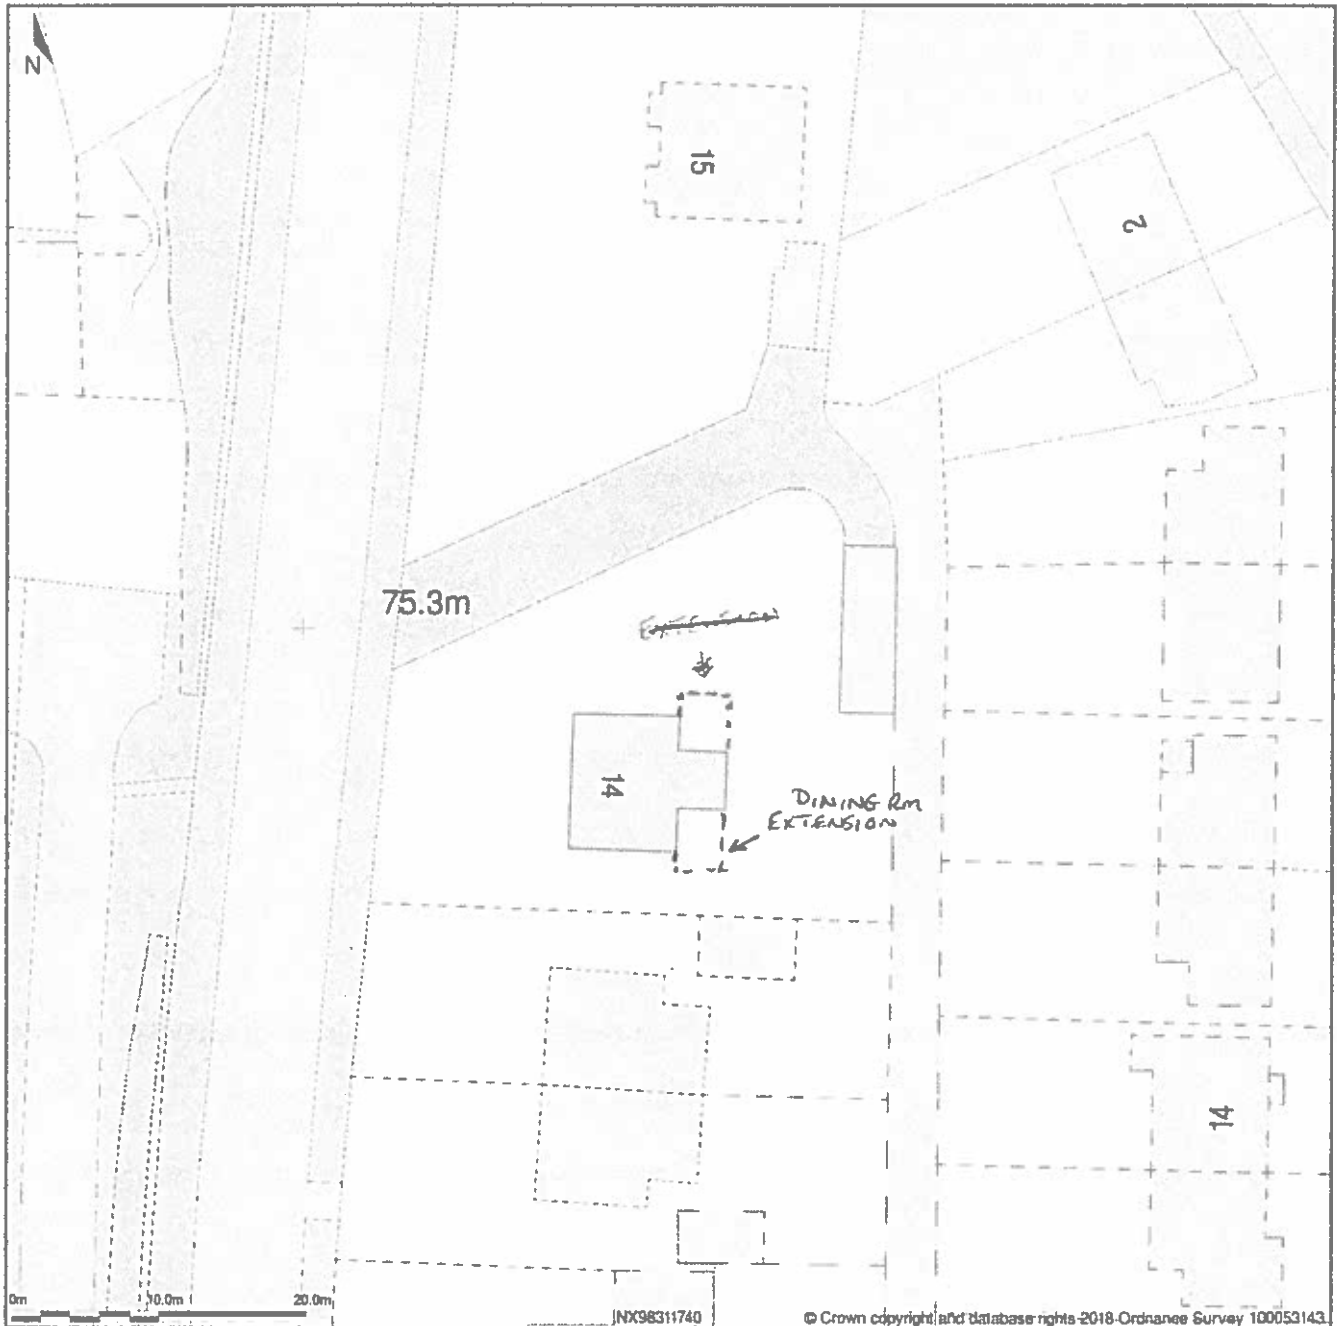

14. Loop Road South, Whitehaven, Cumbria, CA28 7TN

Block Plan shows area bounded by: 298285.58, 517363.59 298355.59, 517453.59 (at a scale of 1:500), OSGrdRef: NX98311740. The representation of a road, track or path is no evidence of a right of way. The representation of features as lines is no evidence of a property boundary.

Produced on 25th Apr 2018 from the Ordnance Survey National Geographic Database and incorporating surveyed revision available at this date. Reproduction in whole or part is prohibited without the prior permission of Ordnance Survey. © Crown copyright 2018. Supplied by www.buyaplan.co.uk a licensed Ordnance Survey partner (100053143). Unique plan reference: #00316664-DBF6E8