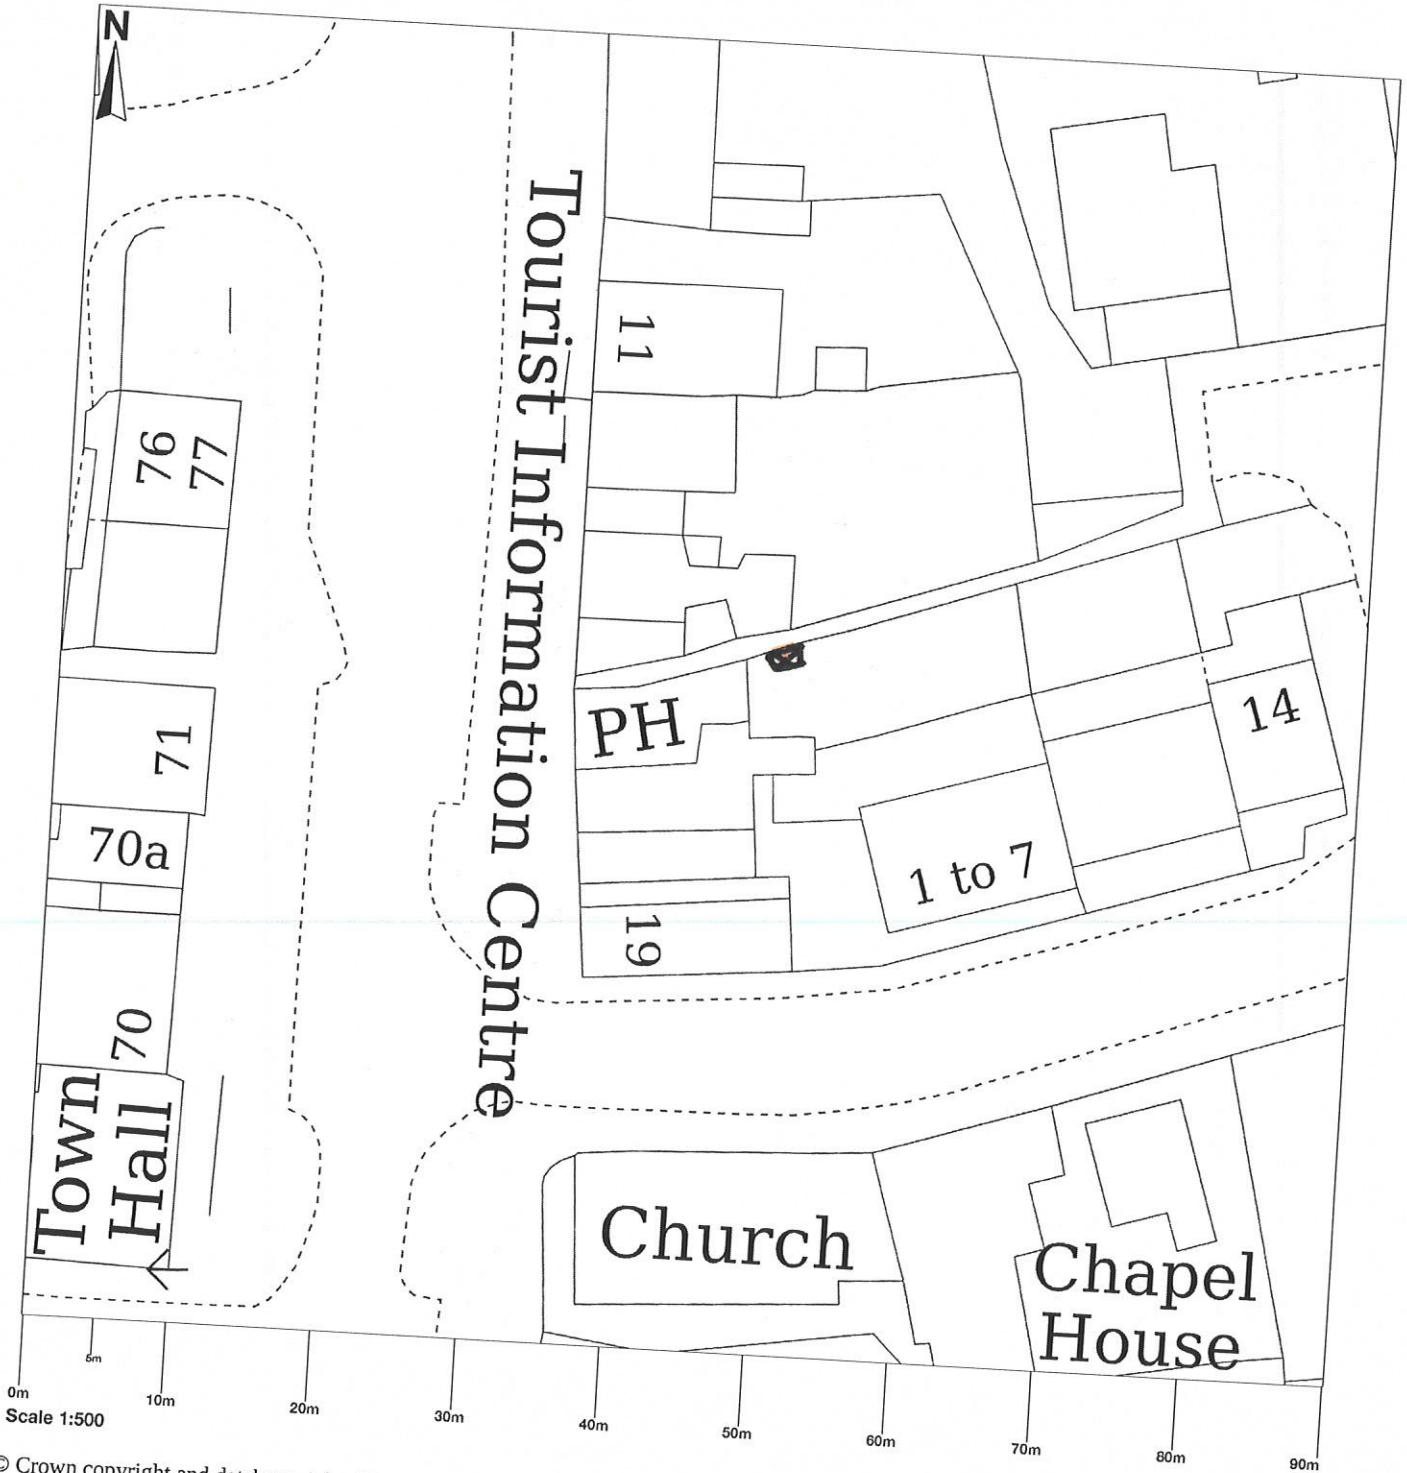

**UK  
Planning  
Maps**

*Cathy*

**Sparkles, 16 Main Street, Egremont, CA22 2DW**

© Crown copyright and database rights 2023 OS 100054135. Map area bounded by: 301064,510867 301154,510957. Produced on 21 June 2023 from the OS National Geographic Database. Supplied by UKPlanningMaps.com. Unique plan reference: b90c/uk/966096/1302459

*Bin Storage at the rear of the property*