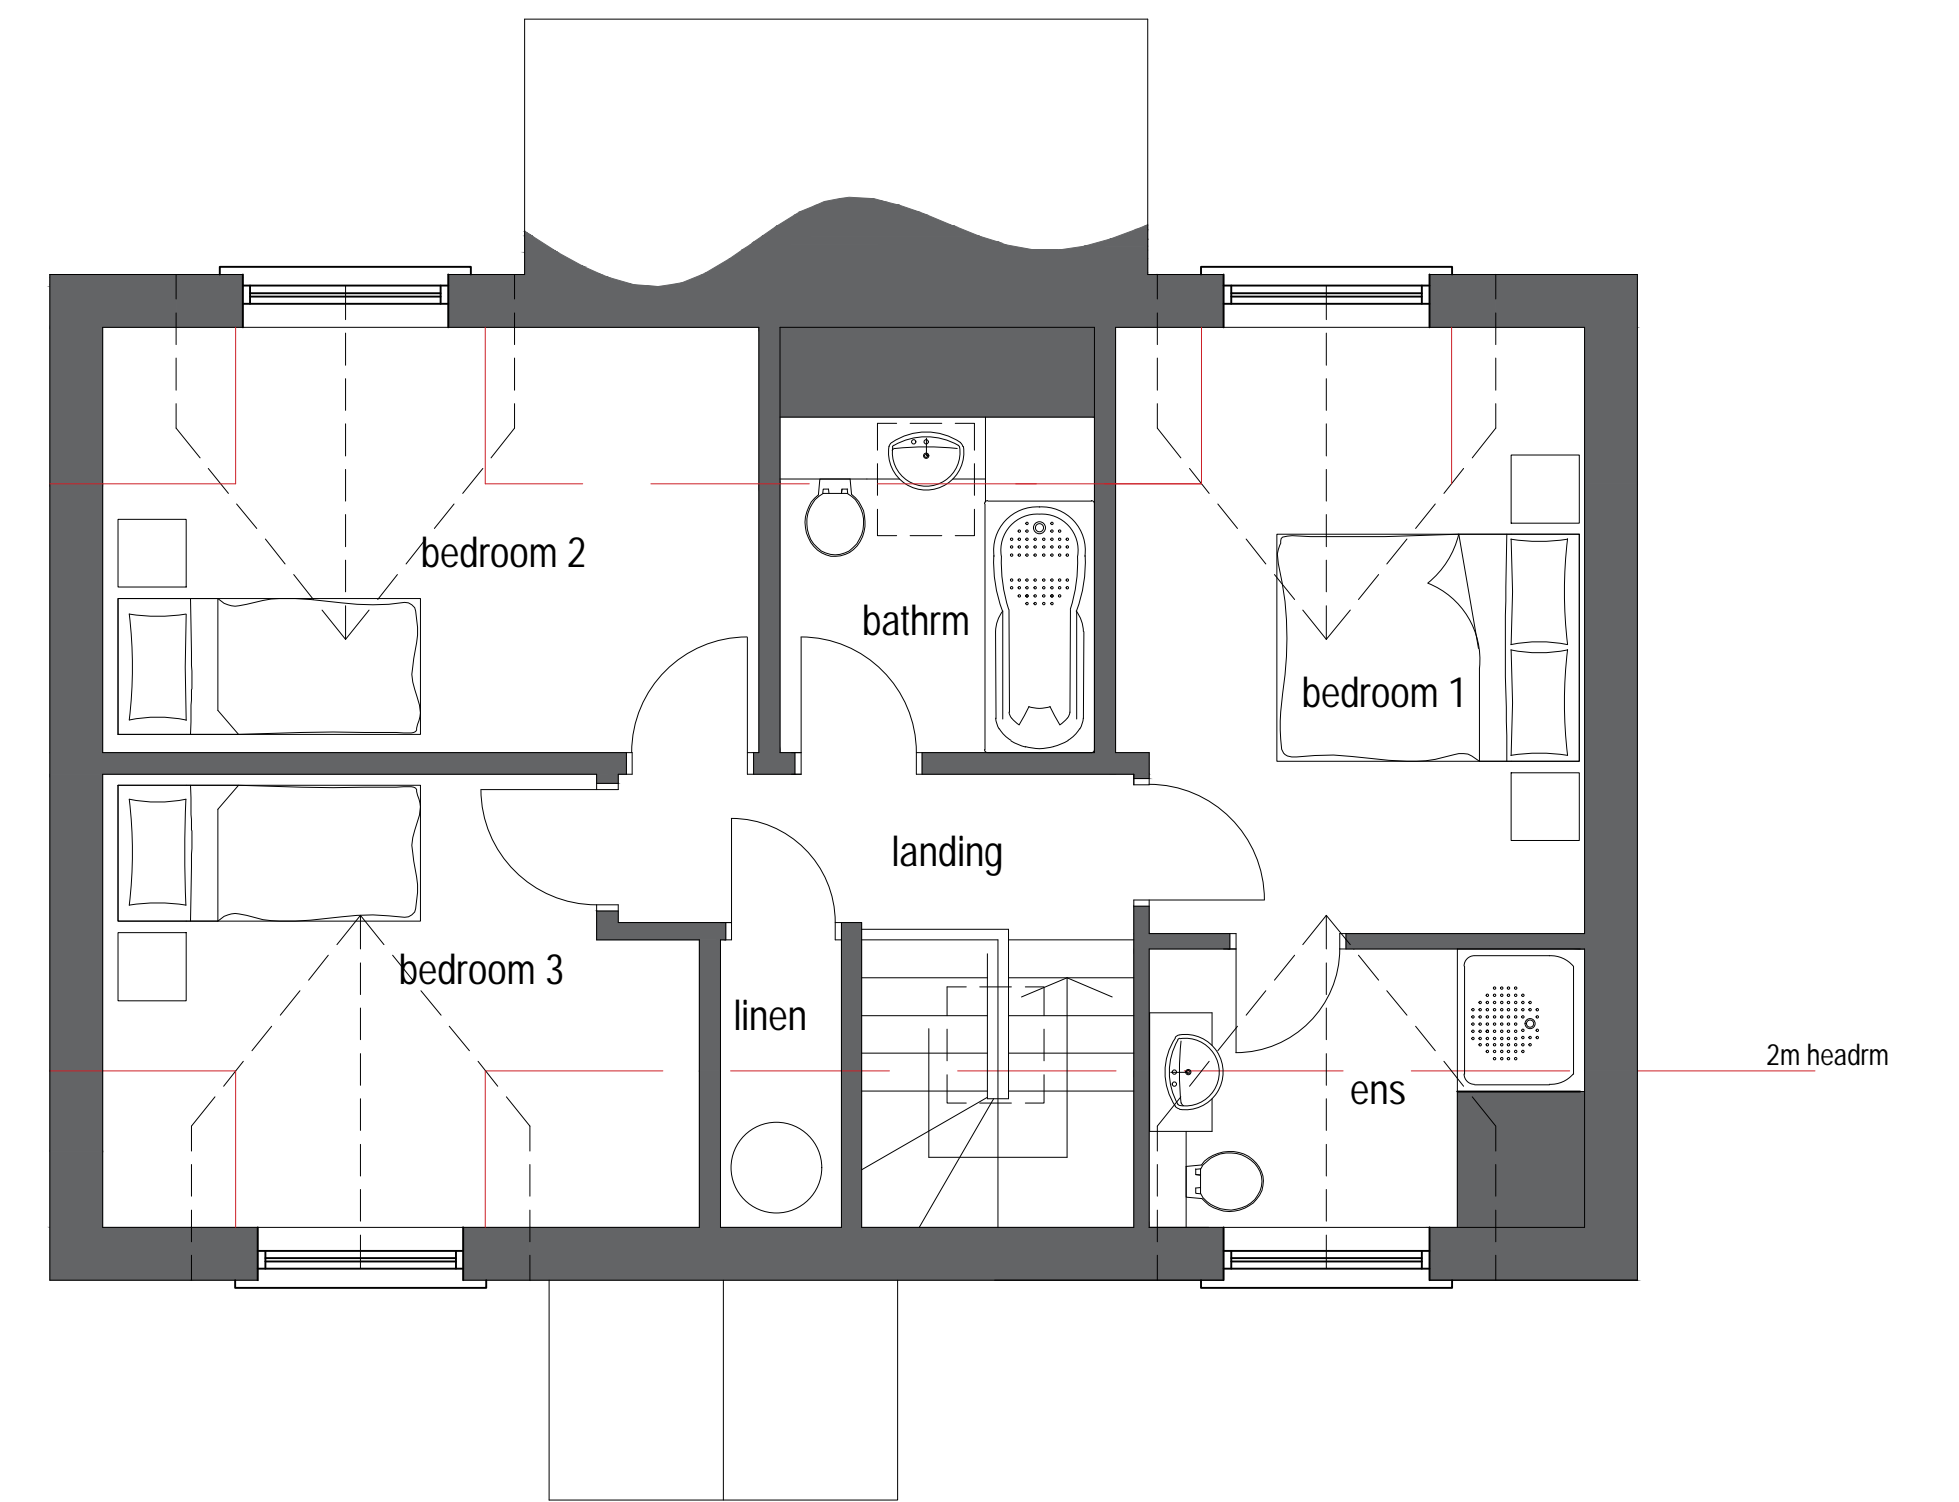

REAR ELEVATION

END ELEVATION

grey uPVC window and doors with art stone cills & heads
 FRONT ELEVATION

SIDE (TO GARAGE) ELEVATION

GROUND FLOOR

FIRST FLOOR

PLOT 4