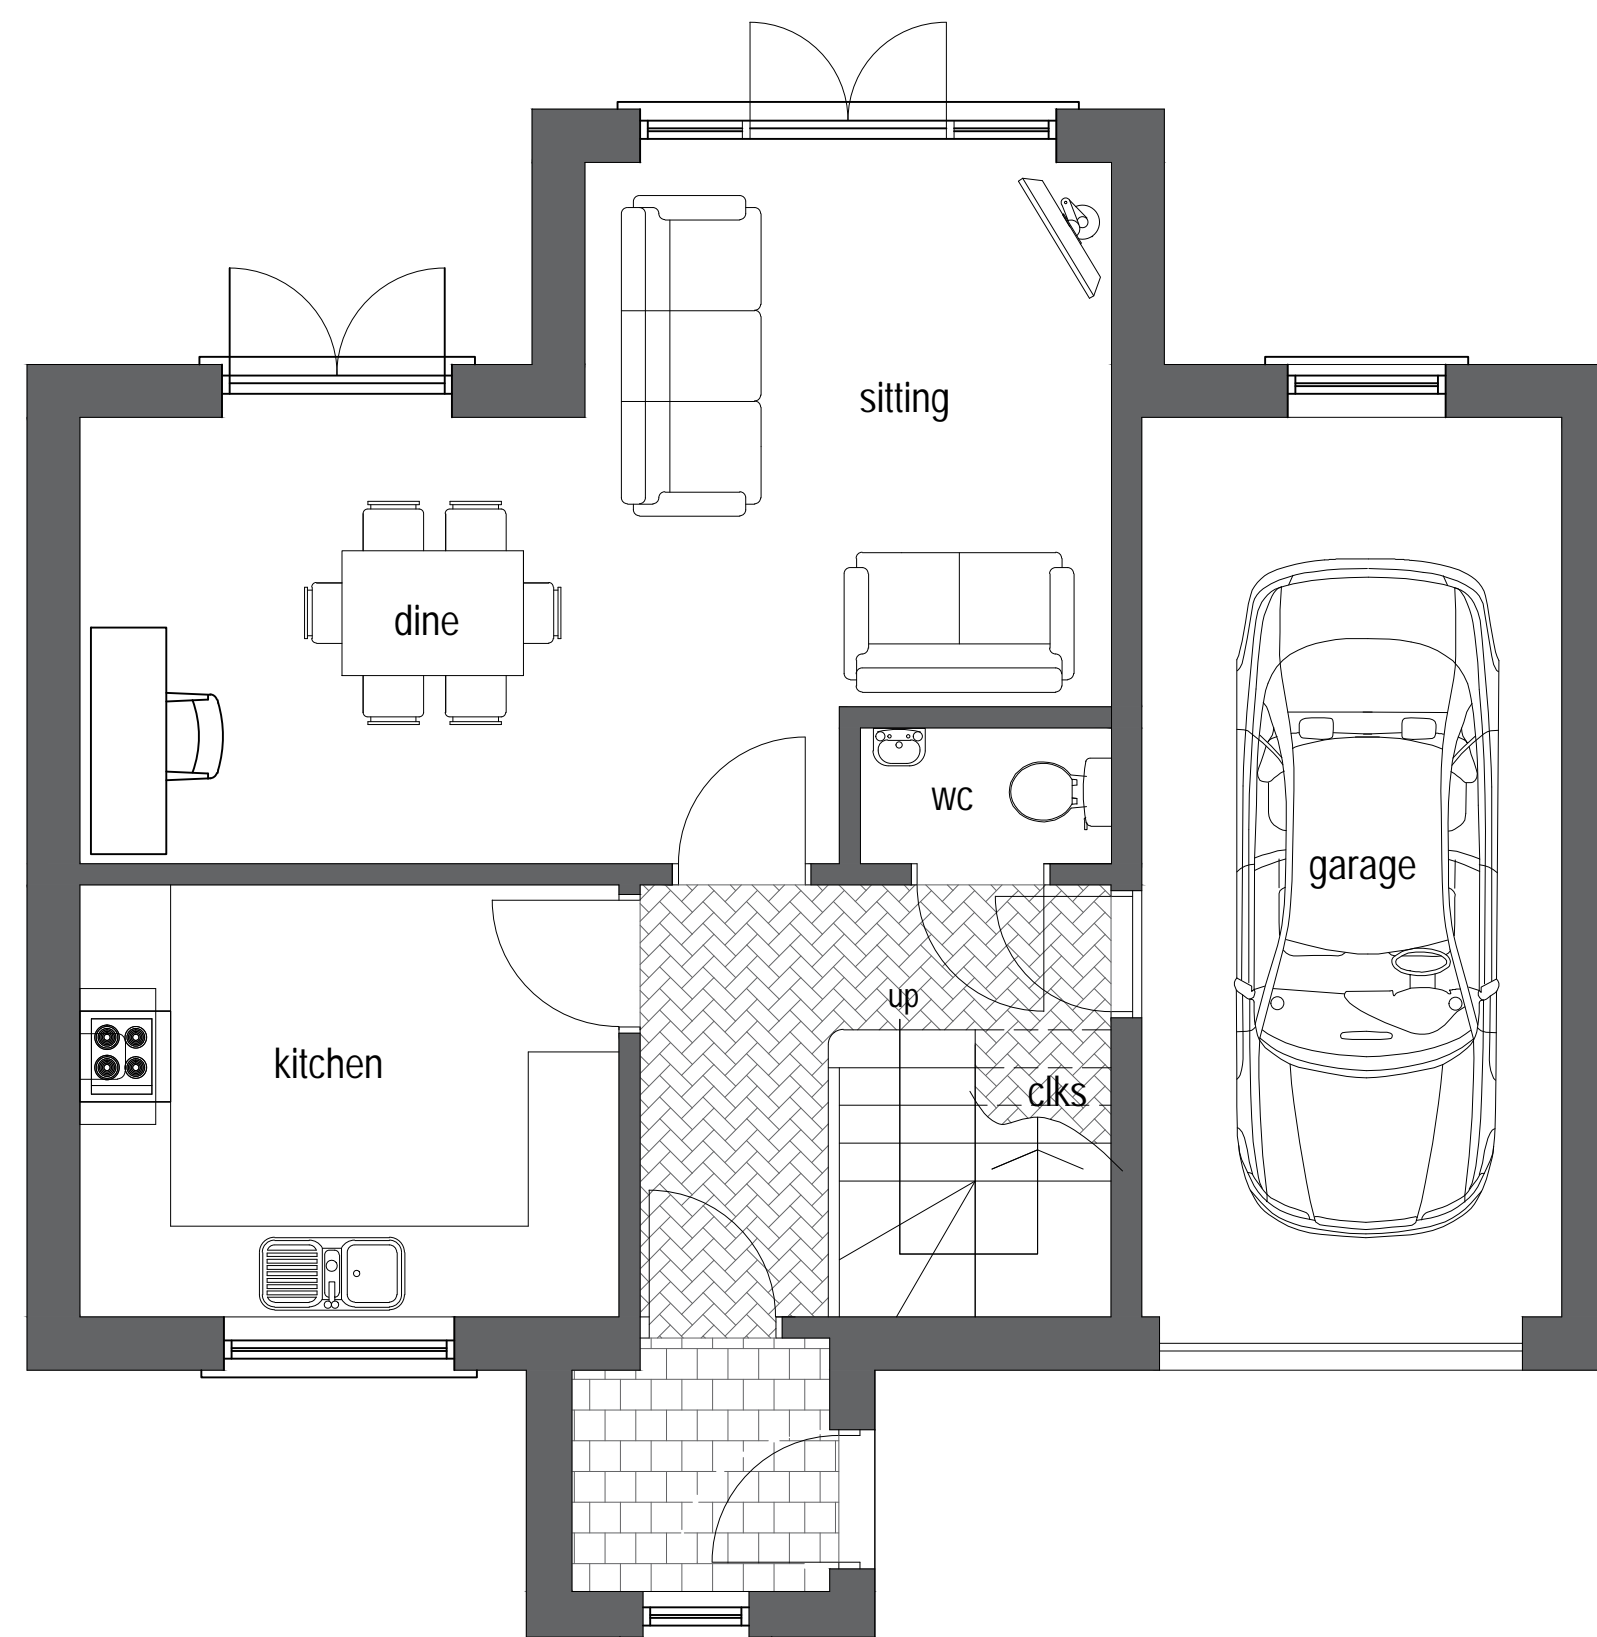

REAR ELEVATION

END ELEVATION

grey uPVC window and doors with art stone cills & heads
 FRONT ELEVATION

SIDE (TO GARAGE) ELEVATION

GROUND FLOOR

FIRST FLOOR

PLOT 4