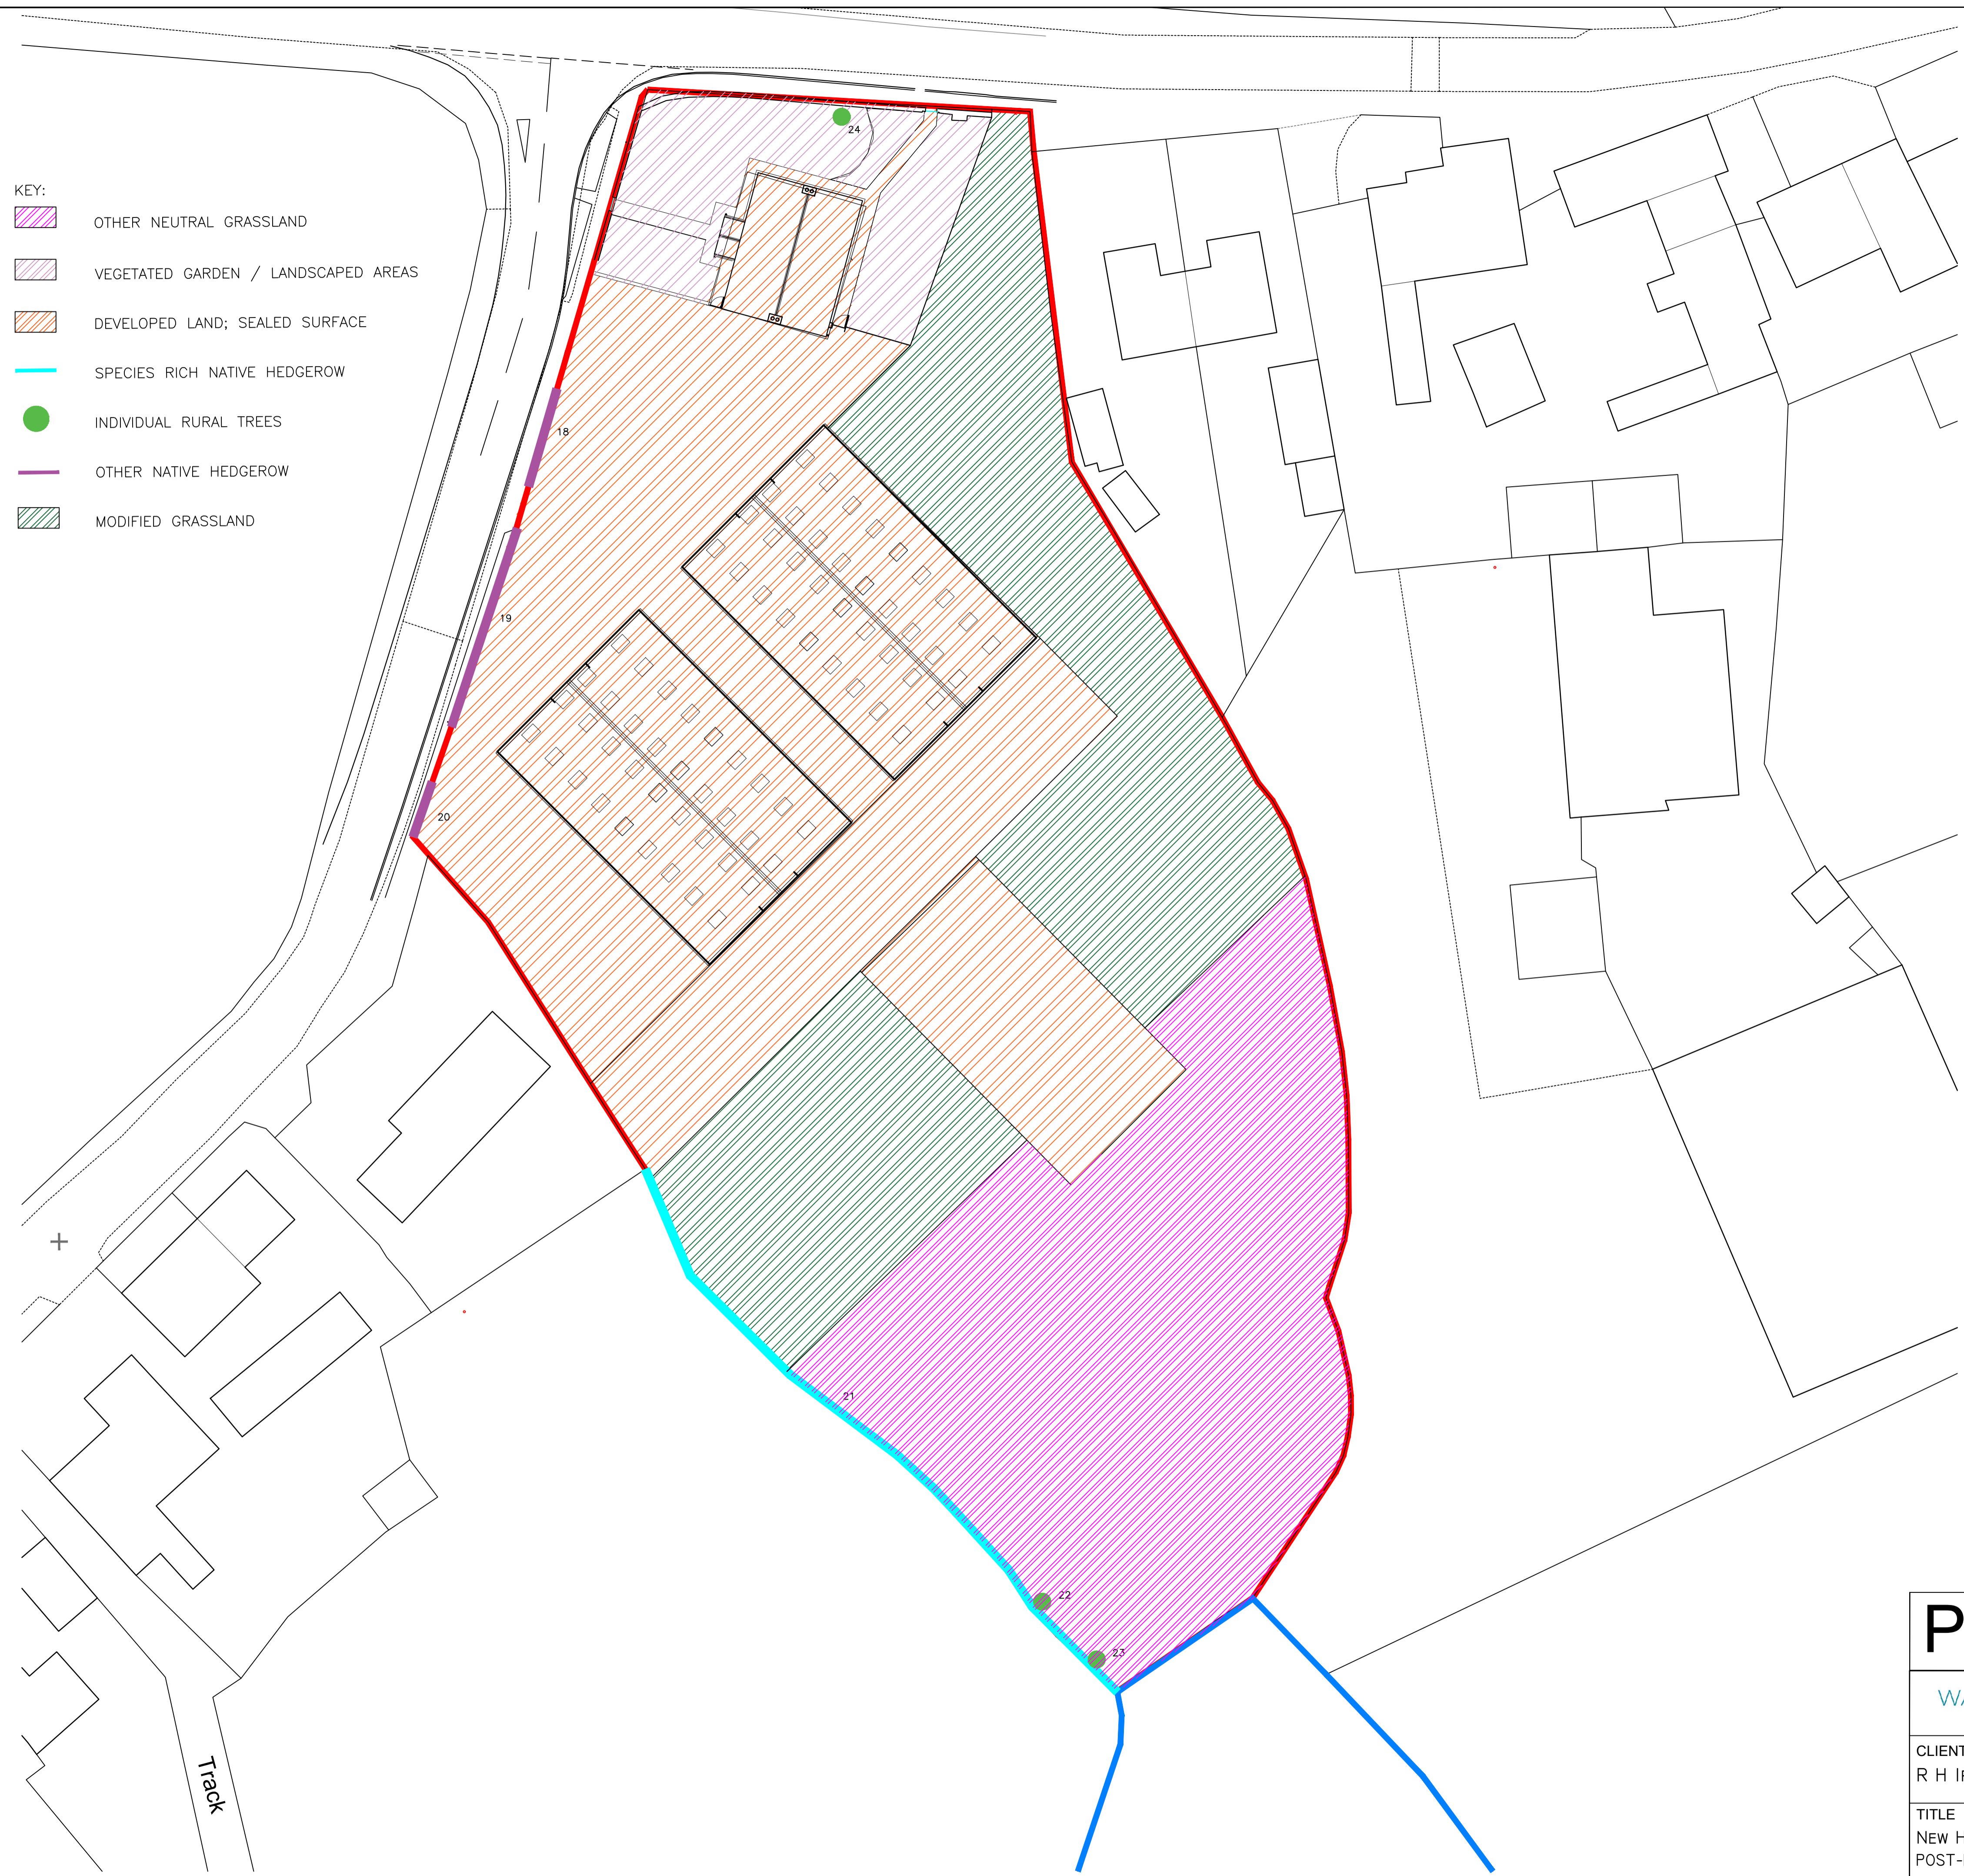

- KEY:
-  OTHER NEUTRAL GRASSLAND
 -  VEGETATED GARDEN / LANDSCAPED AREAS
 -  DEVELOPED LAND; SEALED SURFACE
 -  SPECIES RICH NATIVE HEDGEROW
 -  INDIVIDUAL RURAL TREES
 -  OTHER NATIVE HEDGEROW
 -  MODIFIED GRASSLAND

<h1>PLANNING</h1>		
		
CLIENT R H IRVING CONSTRUCTION LTD		
TITLE NEW HOUSE FARM, DRIGG POST-DEVELOPMENT BASELINE HABITATS		
DRAWN PA	DATE MARCH 26	SCALE 1:300 @A1
DRAWING NO: 2026-032-002 REV F		