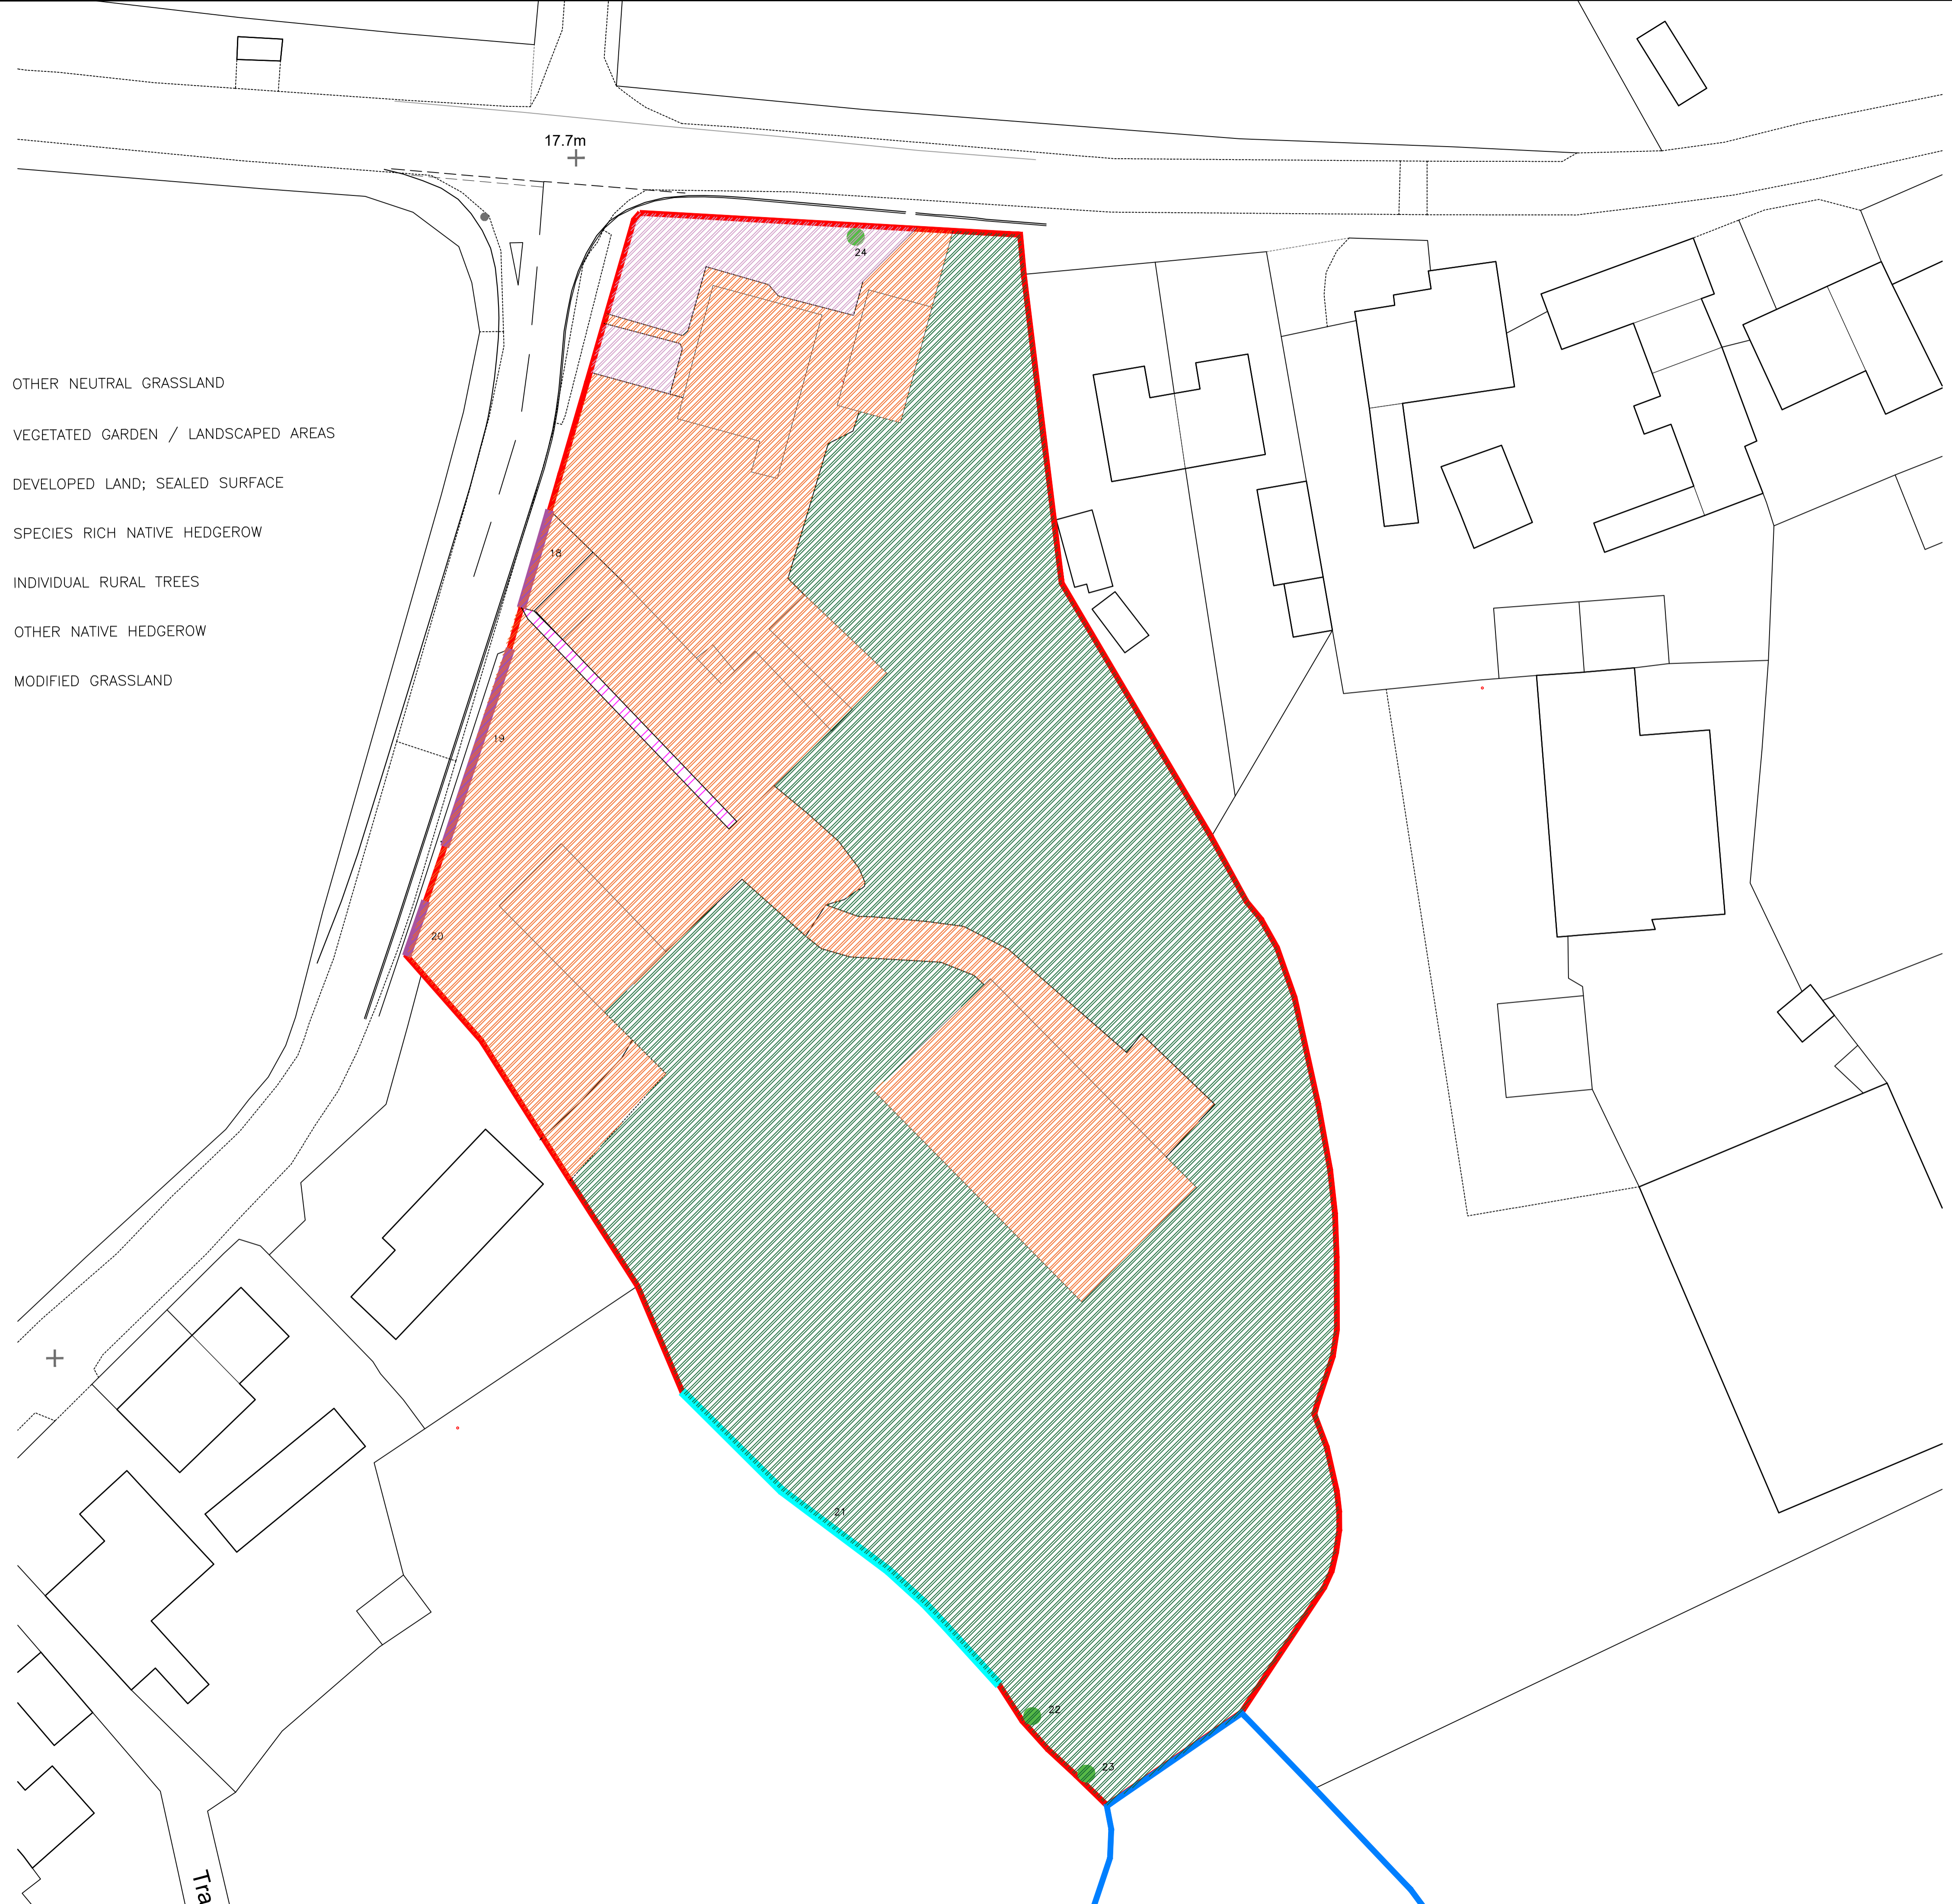

- KEY:
-  OTHER NEUTRAL GRASSLAND
 -  VEGETATED GARDEN / LANDSCAPED AREAS
 -  DEVELOPED LAND; SEALED SURFACE
 -  SPECIES RICH NATIVE HEDGEROW
 -  INDIVIDUAL RURAL TREES
 -  OTHER NATIVE HEDGEROW
 -  MODIFIED GRASSLAND

<h1>PLANNING</h1>		
		
CLIENT R H IRVING CONSTRUCTION LTD		
TITLE NEW HOUSE FARM, DRIGG PRE-DEVELOPMENT BASELINE HABITATS		
DRAWN PA	DATE FEB 26	SCALE 1:300 @A1
DRAWING NO. 2026-032-001		