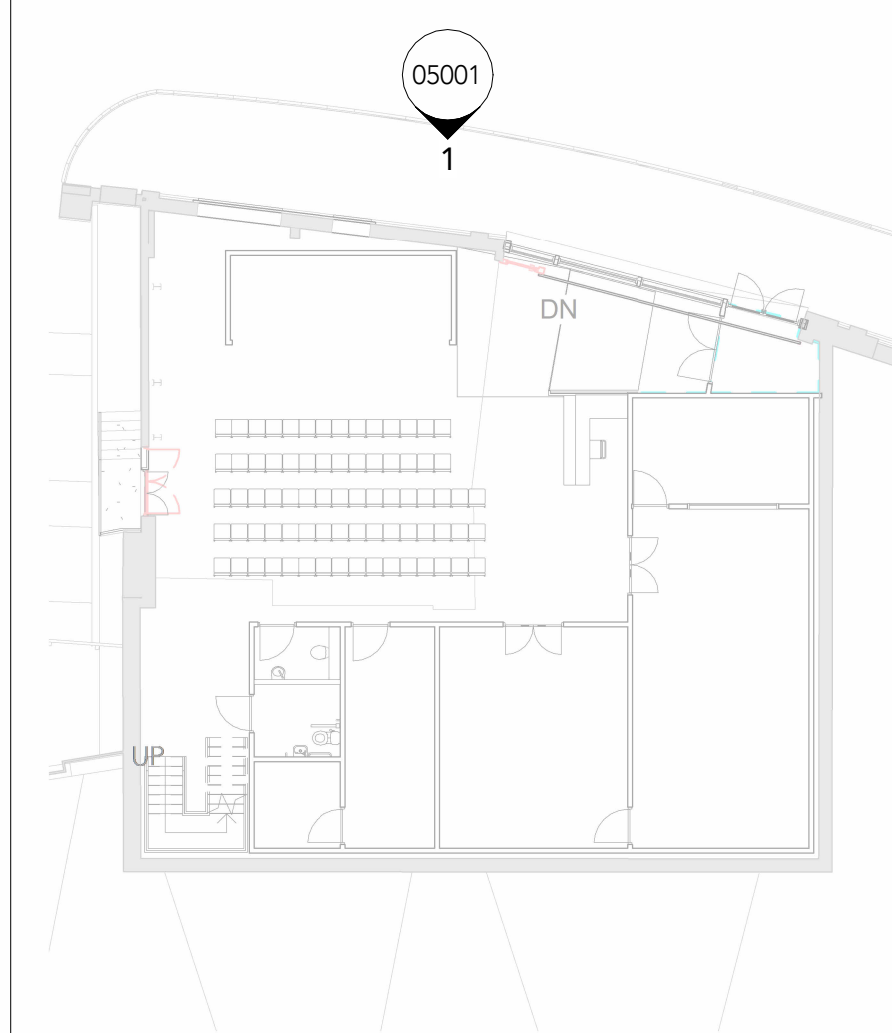

Note:
Do Not Scale from this drawing.
Dimensions are to be checked on site.
If in doubt please ask.

1:200