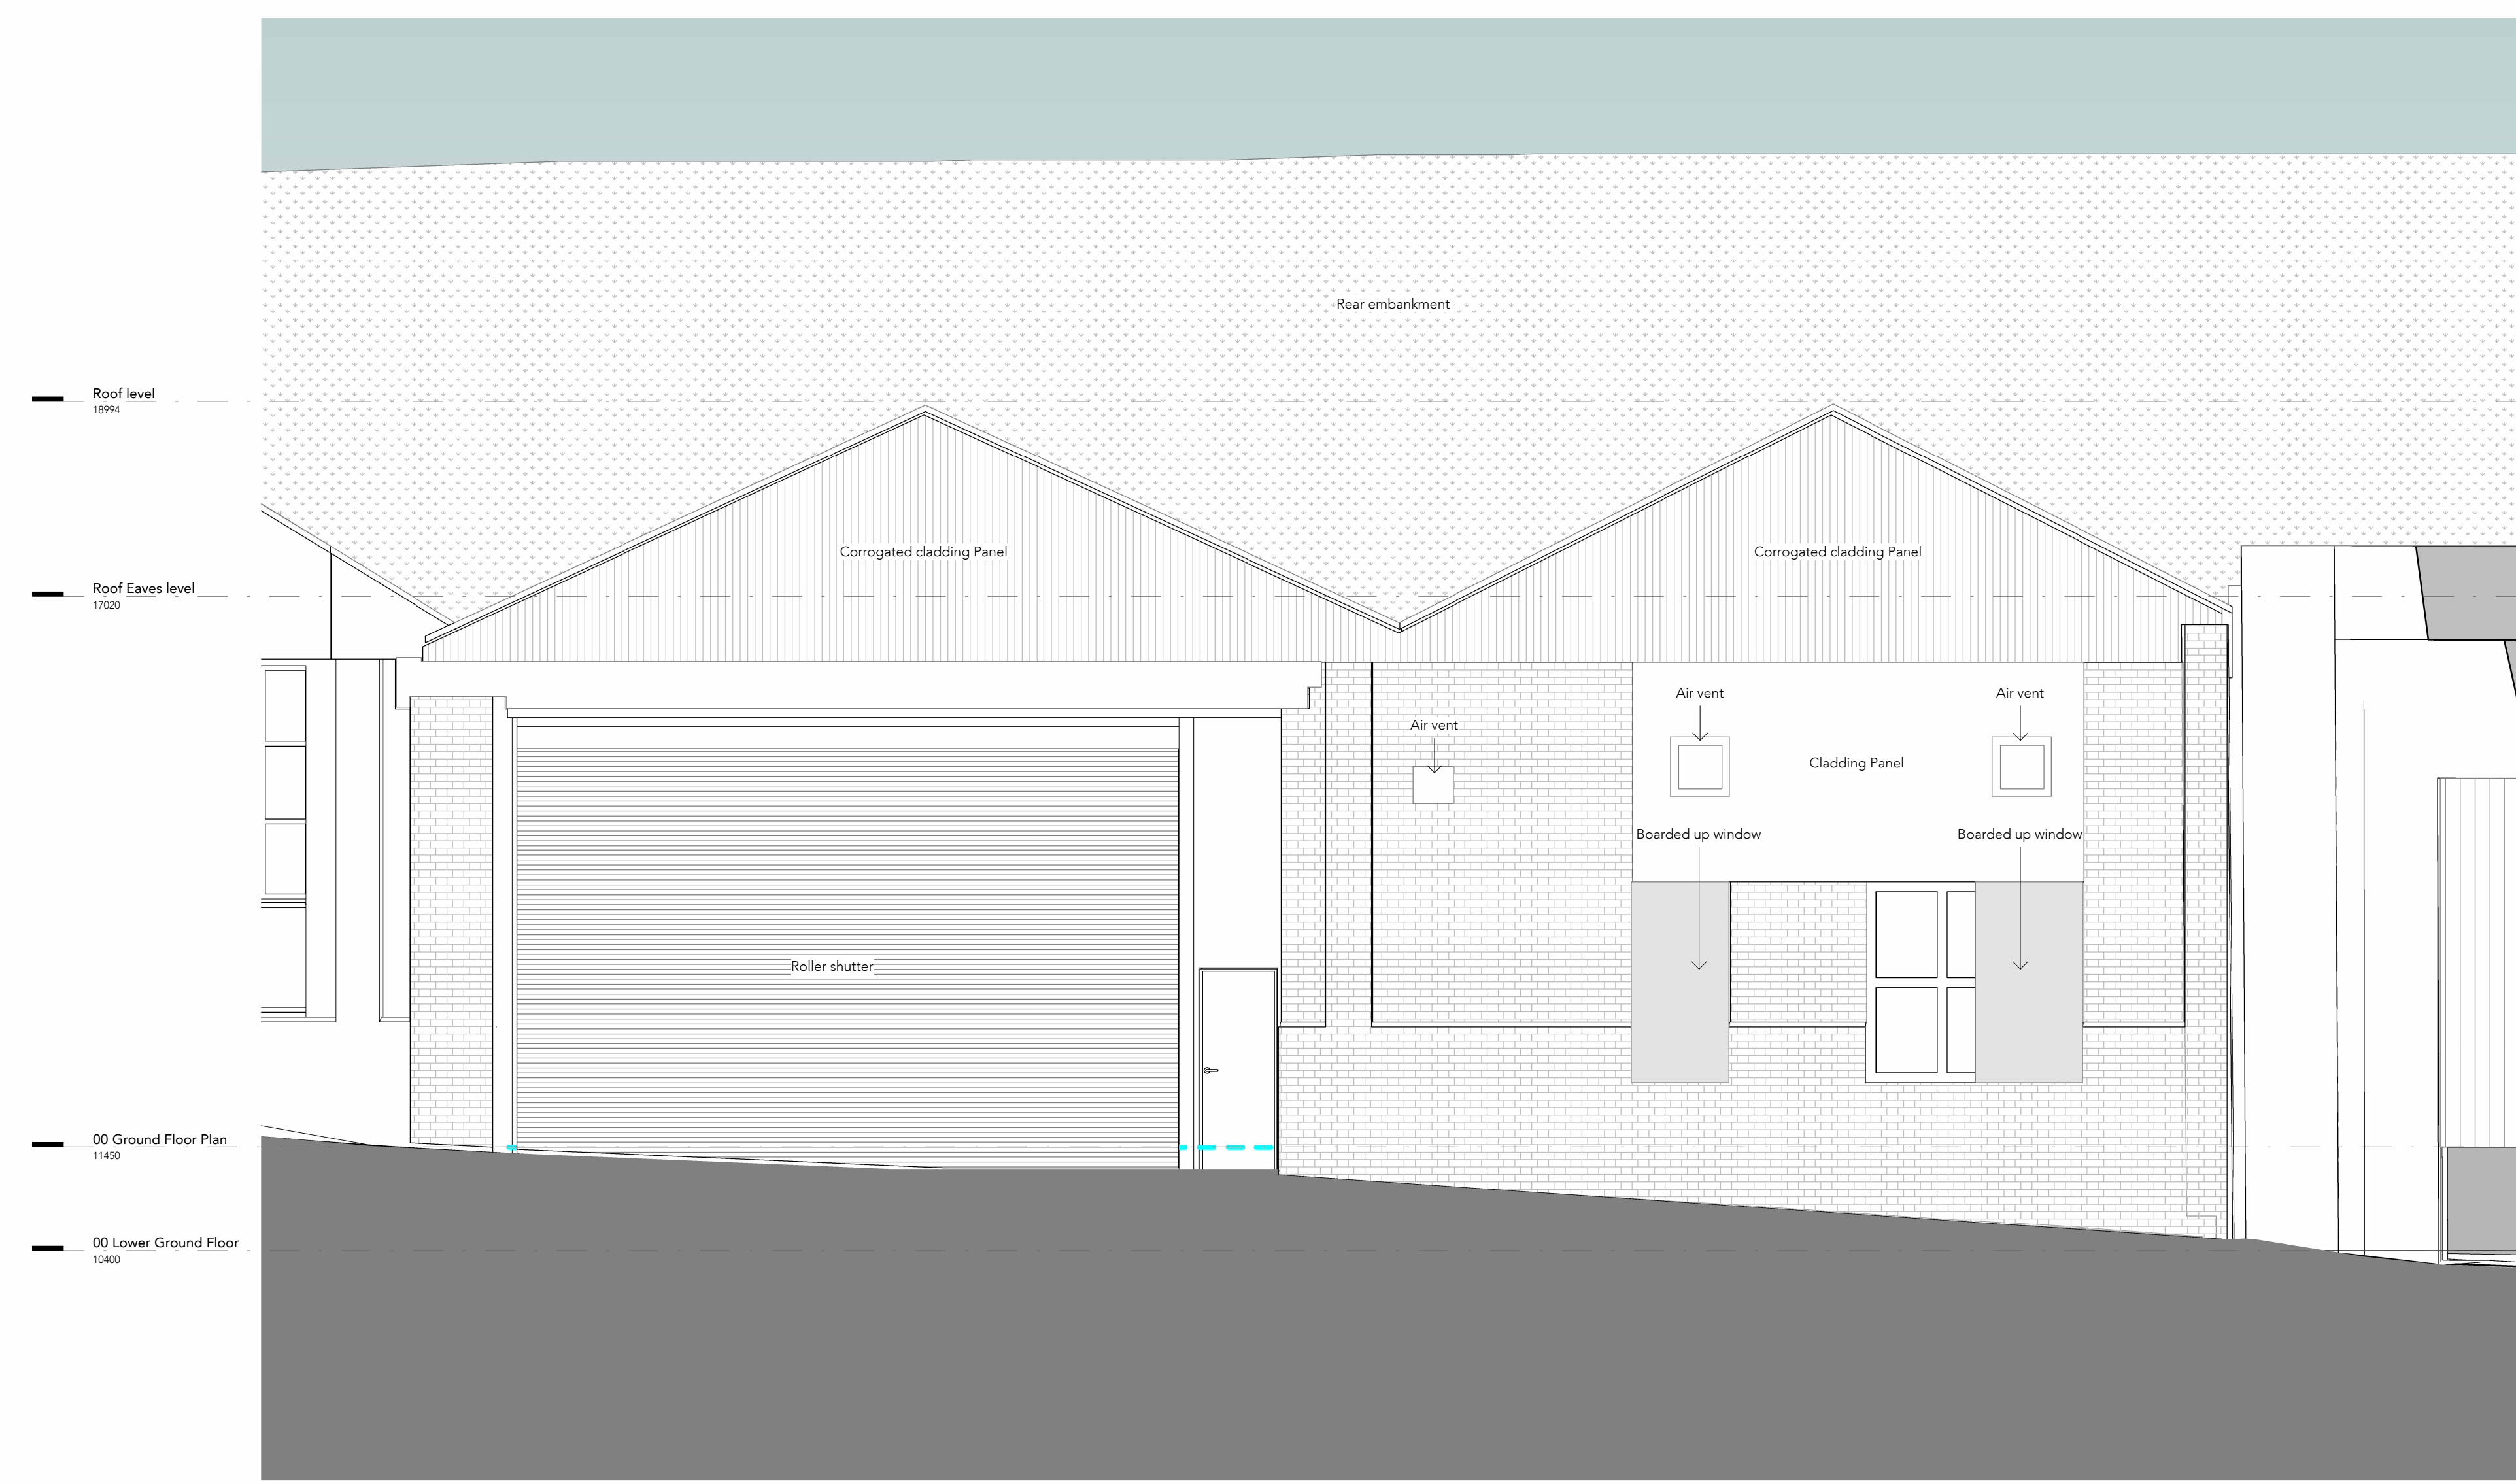

1 North Elevation
1:50

P03	13.07.23	KC	Planning Submission
P02	03.07.23	KC	Planning Co-ordination
P01	18.04.23	TM	First Issue

Buttress

41 Bengal Street, Clockwise, Yorkshire House
Manchester, Leeds
M4 6AF LS1 5SH

T 0161 236 3303 0113 539 7965
E contact@buttress.net
W www.buttress.net

Project Title Sound Wave
Client BEC (British Energy Coast)
Location Bus Depot - Whitehaven

Drawing ref North Elevation - Existing

Date 13/07/2023 16:21:16 **Scale** As indicated
Checker KC **Size** A1
Job No: 9370 **Status** S0 Submit for Review and Comments

Project	Origin	Volume	Level	Type	Role	Number	Rev
9370-BUT-XX-XX-DR-A-02001-P03