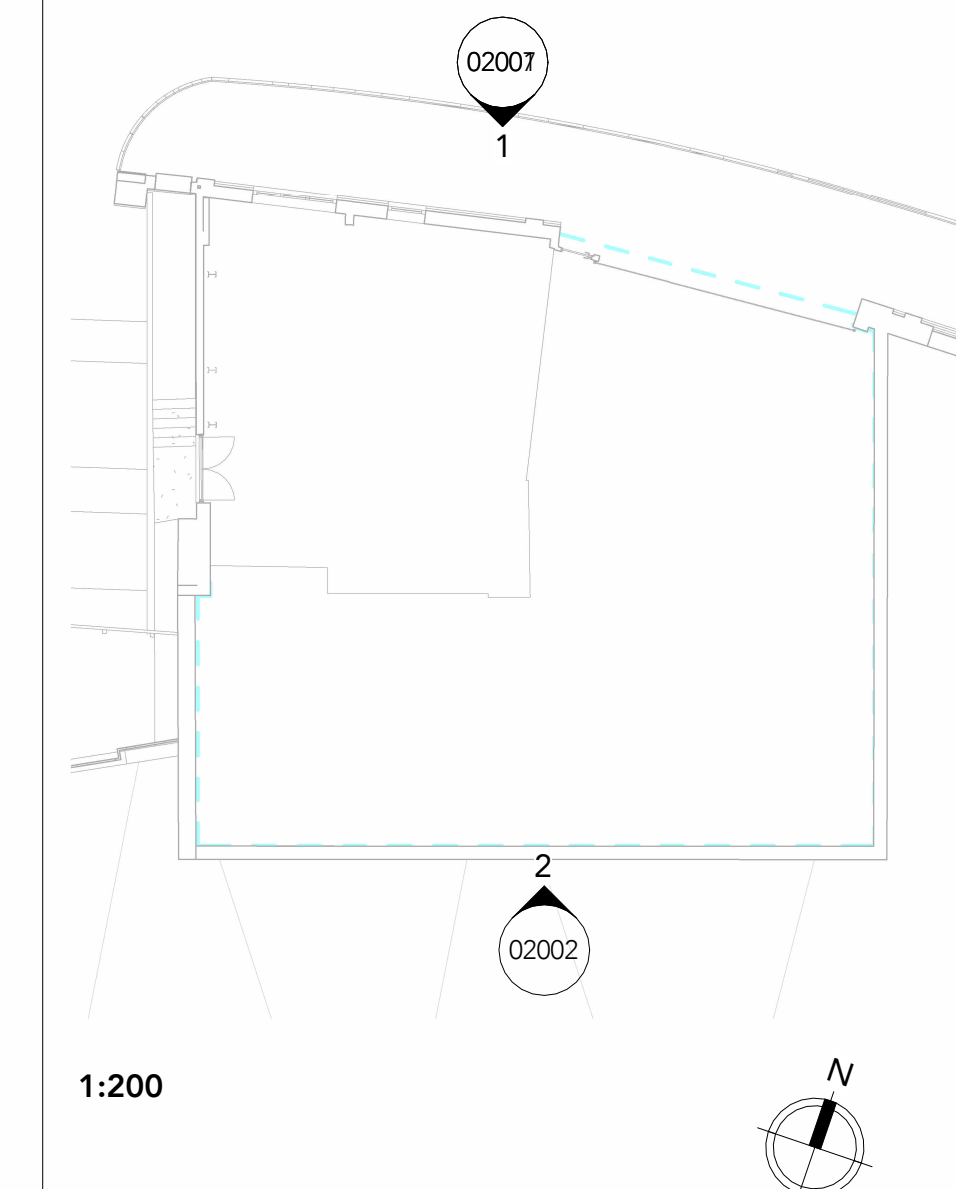

Note:
Do Not Scale from this drawing.
Dimensions are to be checked on site.
If in doubt please ask.

1:200