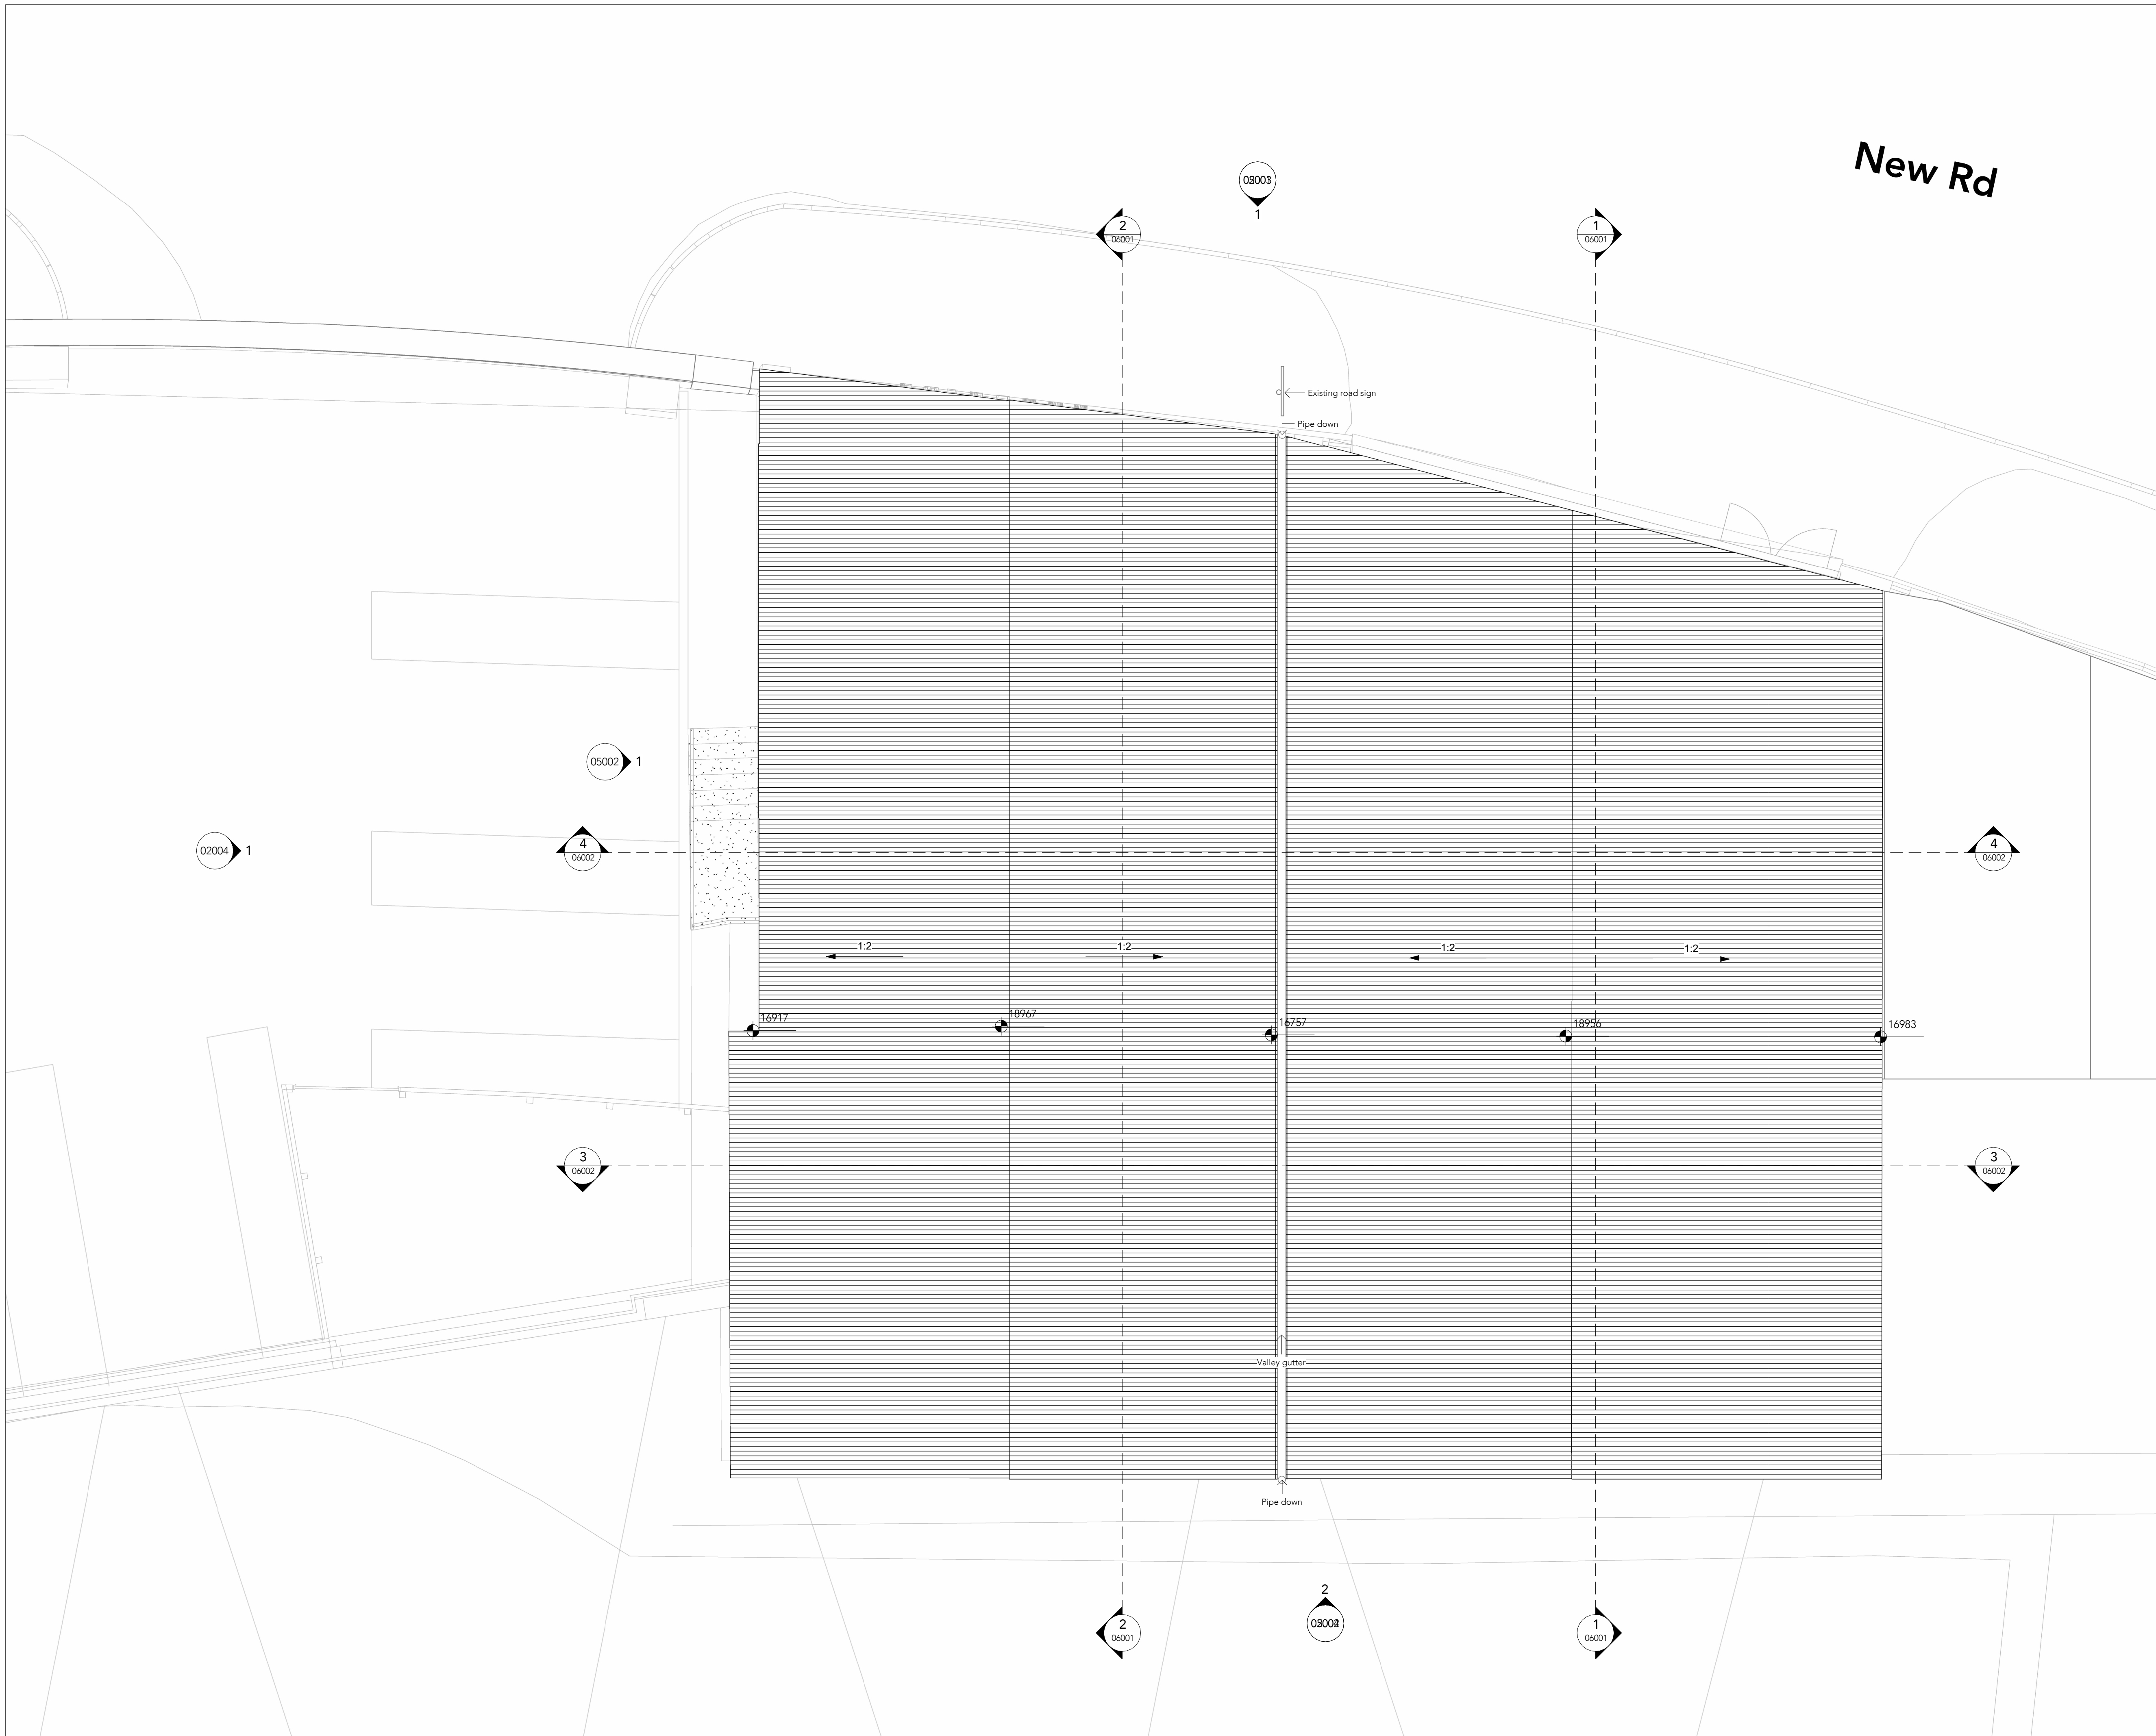

P03	13.07.23	KC	Planning Submission
P02	03.07.23	KC	Planning Co-ordination
P01	18.04.23	TM	First Issue

Buttress

Project Title Sound Wave
Client BEC (British Energy Coast)
Location Bus Depot - Whitehaven

Drawing ref Proposed Roof Plan

Date 13/07/2023 16:23:11 **Scale** 1:50

Checker KC **Size** A1

Job No: 9370 **Status** S3 Suitable for Review and Comments

Project	Origin	Volume	Level	Type	Role	Number	Rev
9370-BUT-XX-RF-DR-A-04004-P03