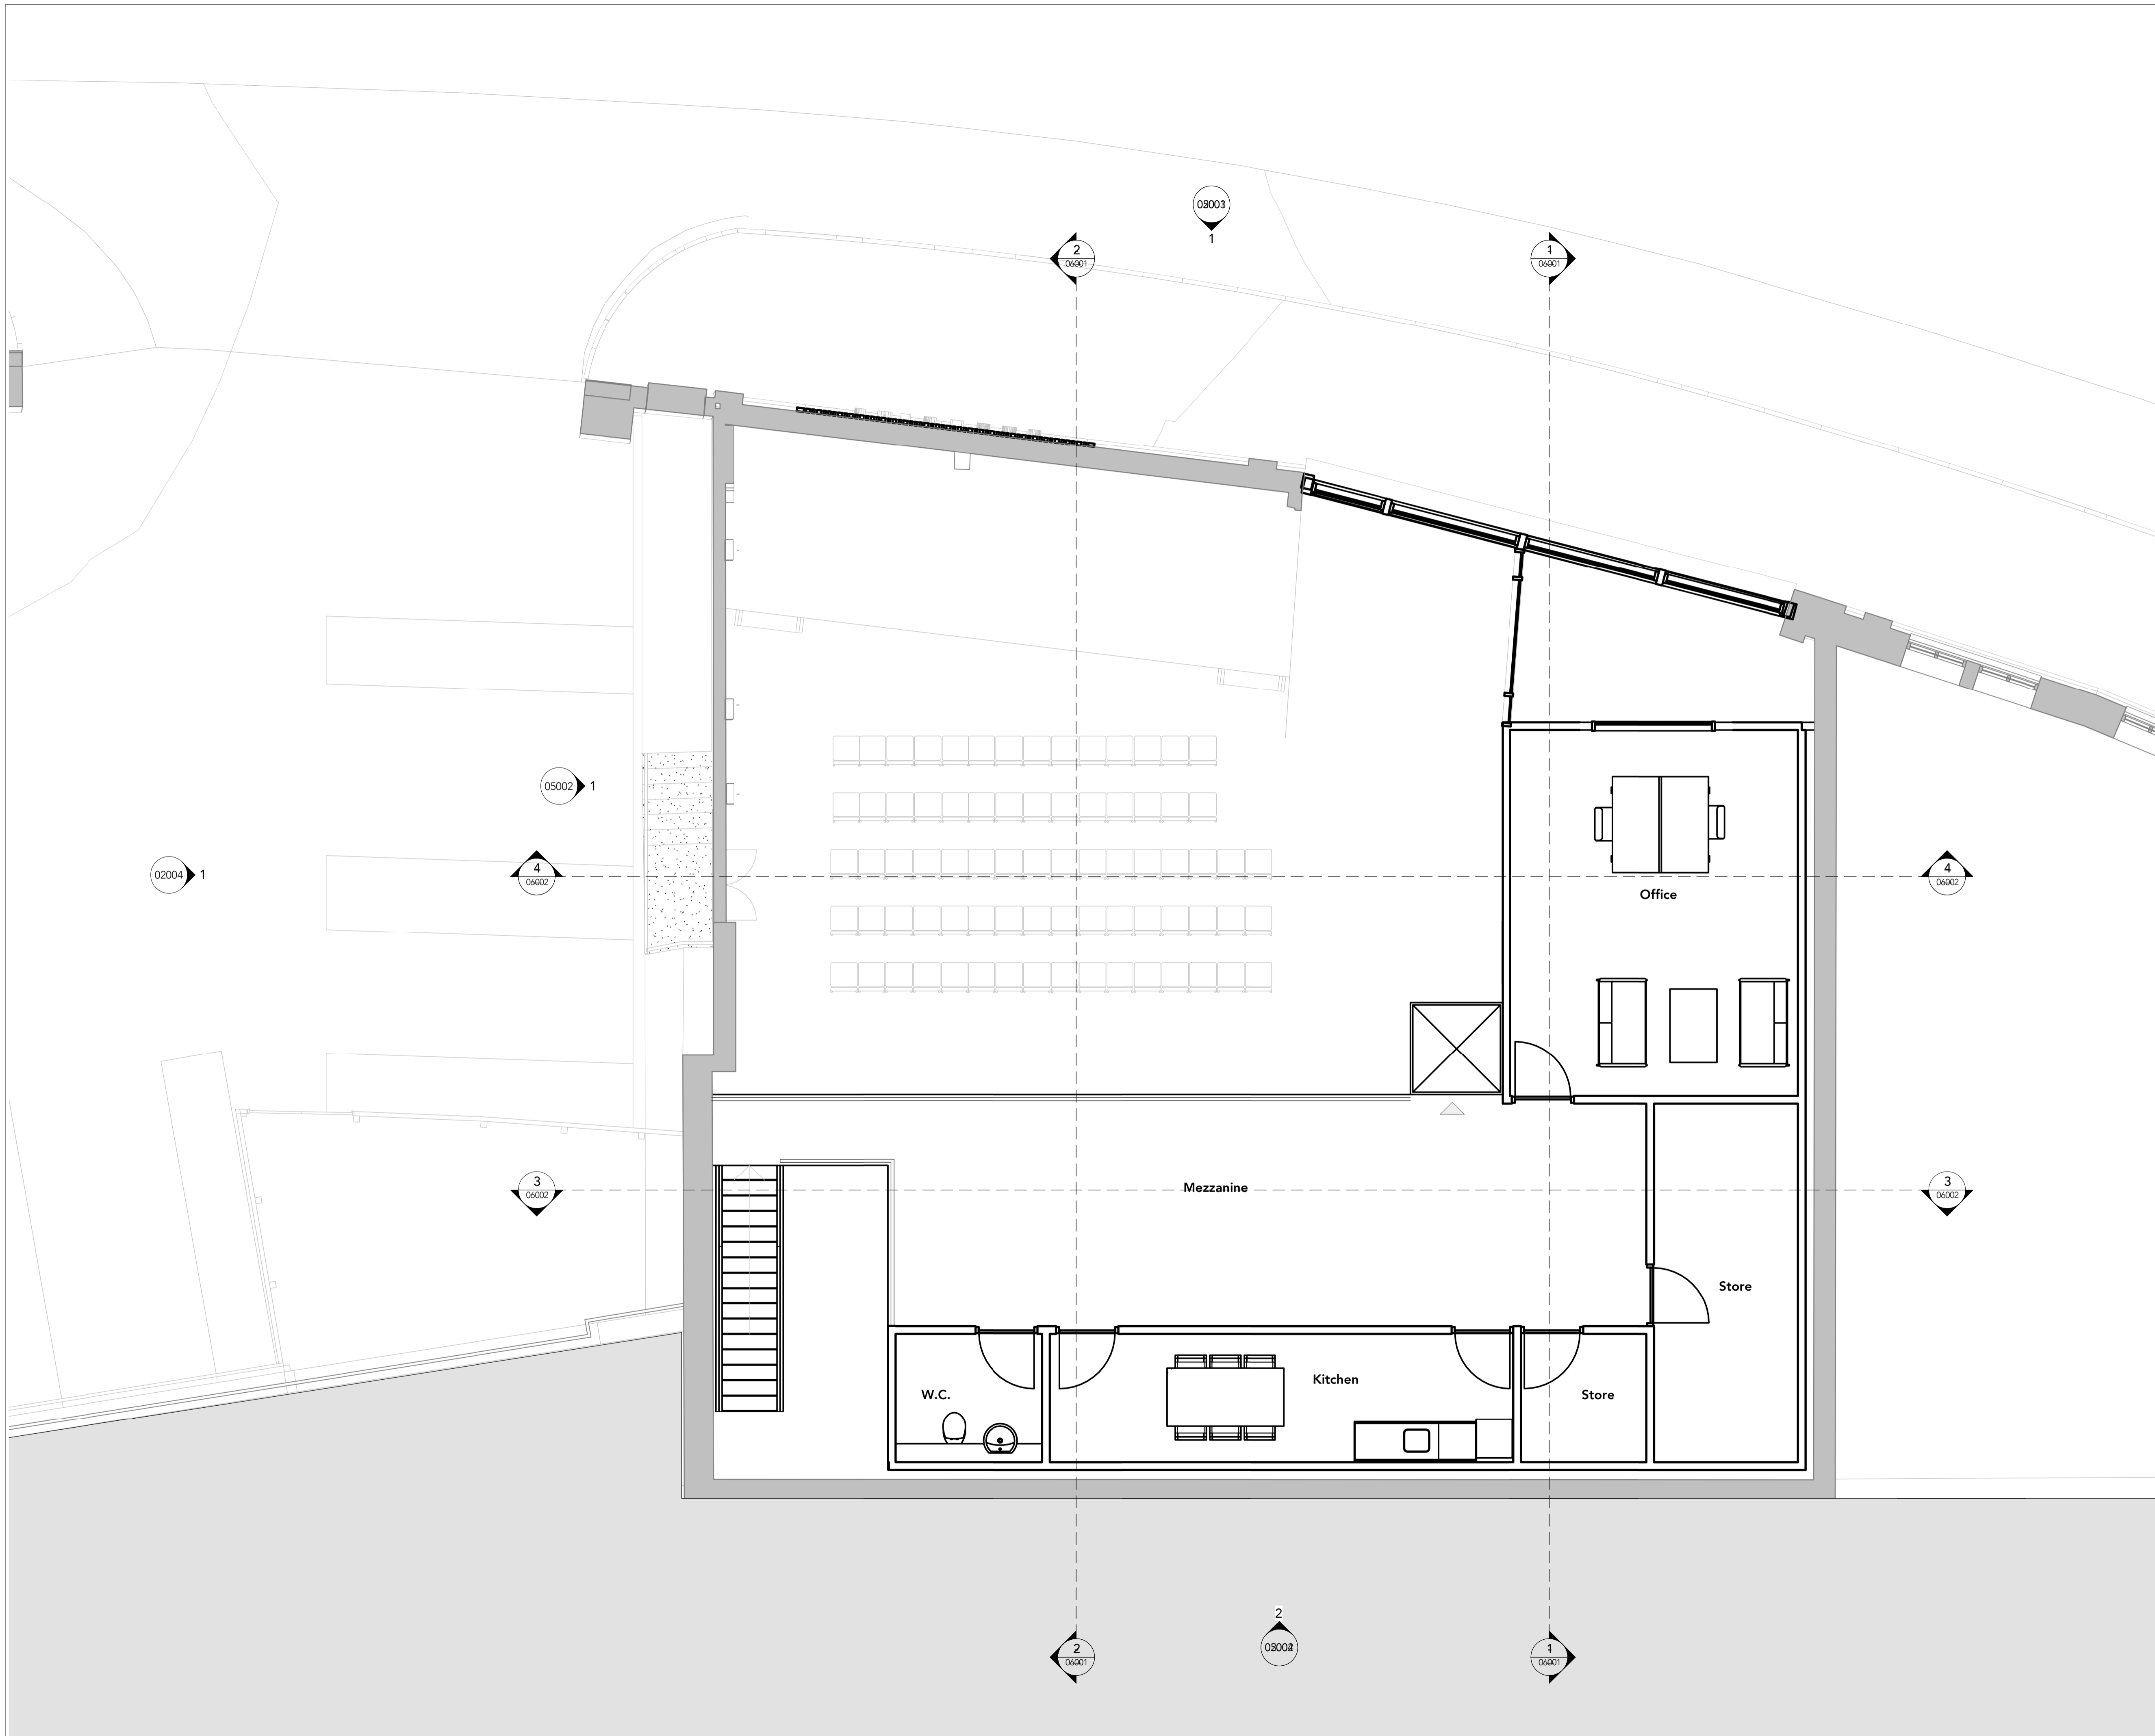

Buttress

Project Title Sound Wave
Client BEC (British Energy Coast)
Location Bus Depot - Whitehaven

Drawing ref Proposed First Floor Plan

Date 24/07/2023 12:06:37 **Scale** 1:50

Checker KC **Size** A1

Job No: 9370 **Status** S3 Suitable for Review and Comments

Project	Origin	Volume	Level	Type	Role	Number	Rev
9370-BUT-XX-1F-DR-A-04003-P04