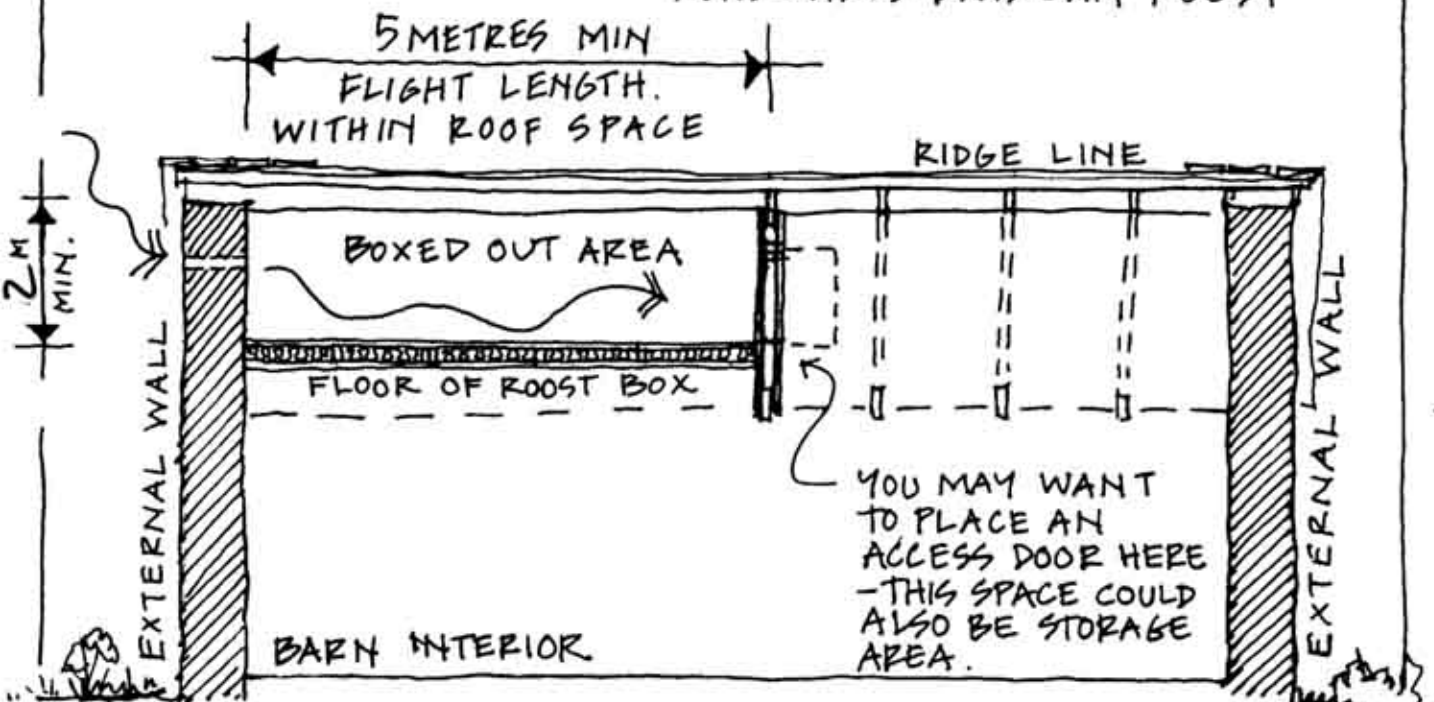

# ROOF SPACE ROOST FOR LONG EARED BATS

## DETAIL 8

- BOX OUT SECTION OF ROOF UNDER THE RIDGE BEAM WHERE LONG EARED BATS CAN ROOST

## ~ SECTION THROUGH BARN ~

- BATS GAIN ACCESS TO ROOST BOX VIA GABLE END WALL

SEE DETAIL 1 OR 4

## ~ SECTION THRO' ROOF ~

ENGLISH NATURE