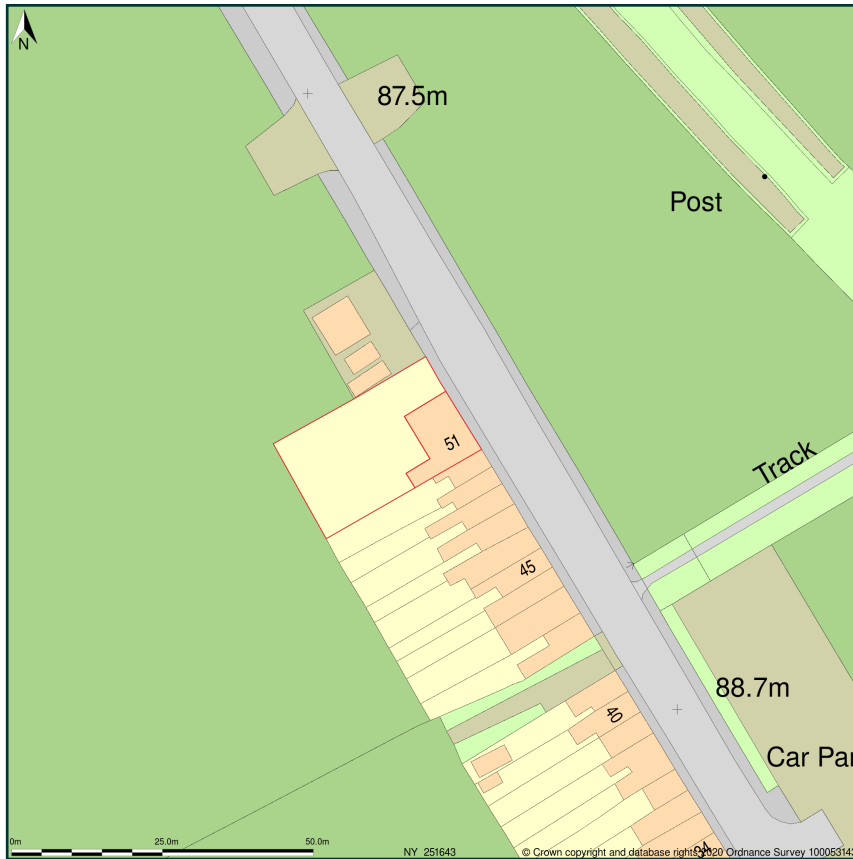

51, Keekle Terrace, Cleator Moor, Cumbria, CA25 5RQ

Site Plan shows area bounded by: 300189.19, 516365.42 300330.61, 516506.84 (at a scale of 1:1250), OSGridRef: NY 251643. The representation of a road, track or path is no evidence of a right of way. The representation of features as lines is no evidence of a property boundary.

Produced on 15th Jul 2020 from the Ordnance Survey National Geographic Database and incorporating surveyed revision available at this date. Reproduction in whole or part is prohibited without the prior permission of Ordnance Survey. © Crown copyright 2020. Supplied by www.buyaplan.co.uk a licensed Ordnance Survey partner (100053143). Unique plan reference: #00534842-BBFD0A