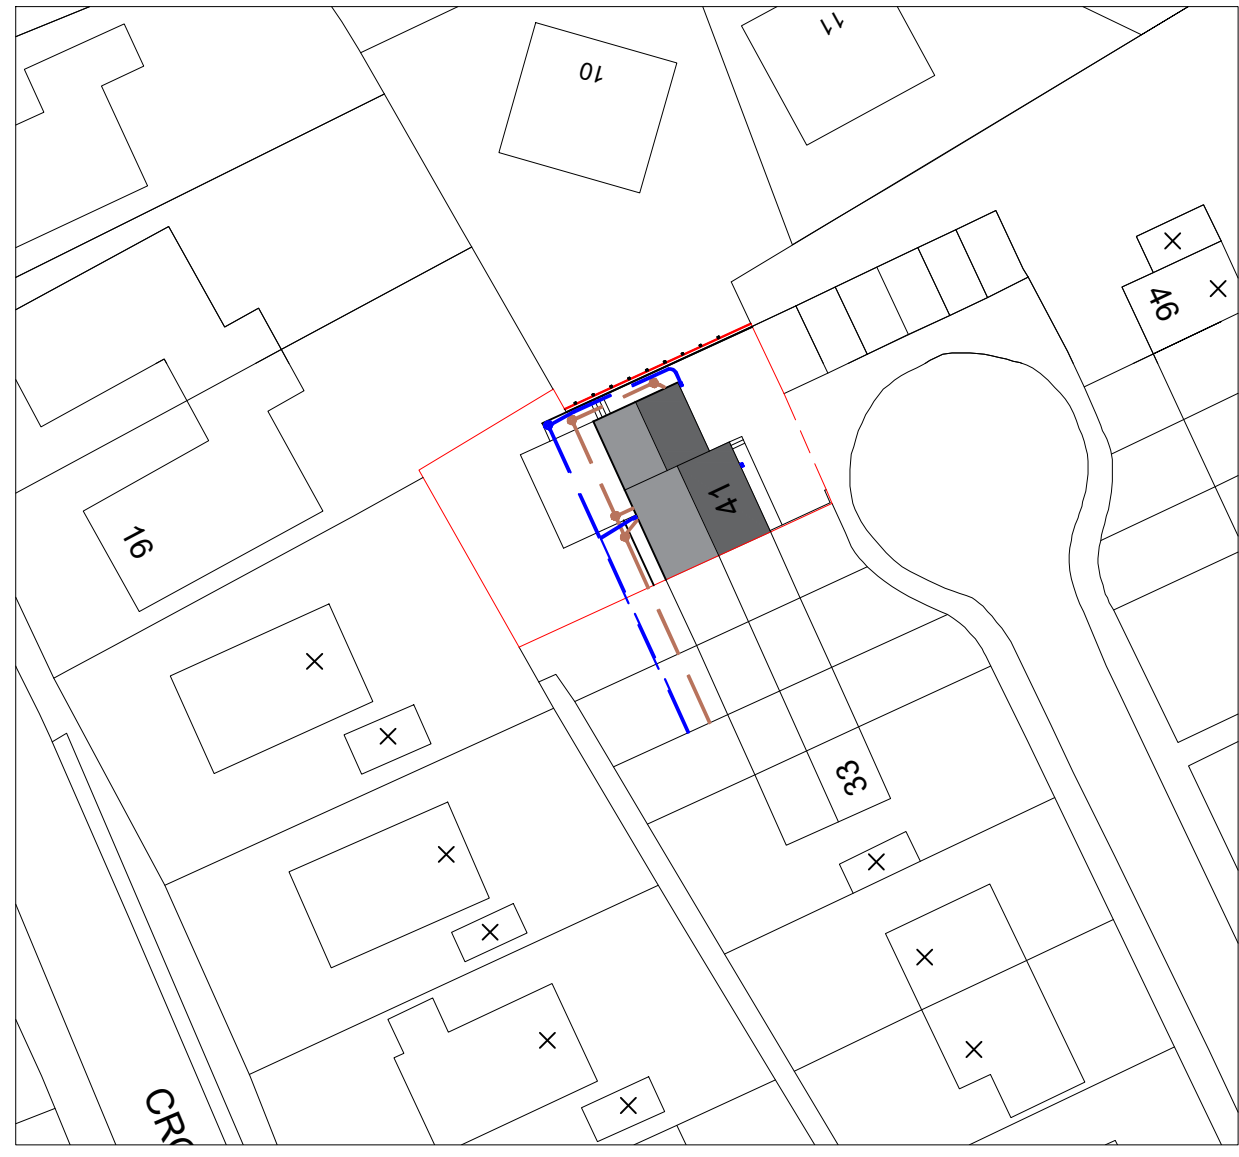

**East Elevation**

**West Elevation**

**Site Plan 1/500**

**North Elevation**

<b>Project Details</b>		41 Jericho Road, Whitehaven, Cumbria, CA28 6UB	
<b>Project</b>	Proposed 2 Storey & Porch Extension Proposed Elevations		
<b>Ref</b>	41-JR-SB-002	<b>Date</b>	Rev B
<b>Scale</b>	1/100 1/500A3	<b>Date</b>	25th Jan 2024
<b>Client</b>	Stacey Buckland	<b>Paper Size A3</b>	