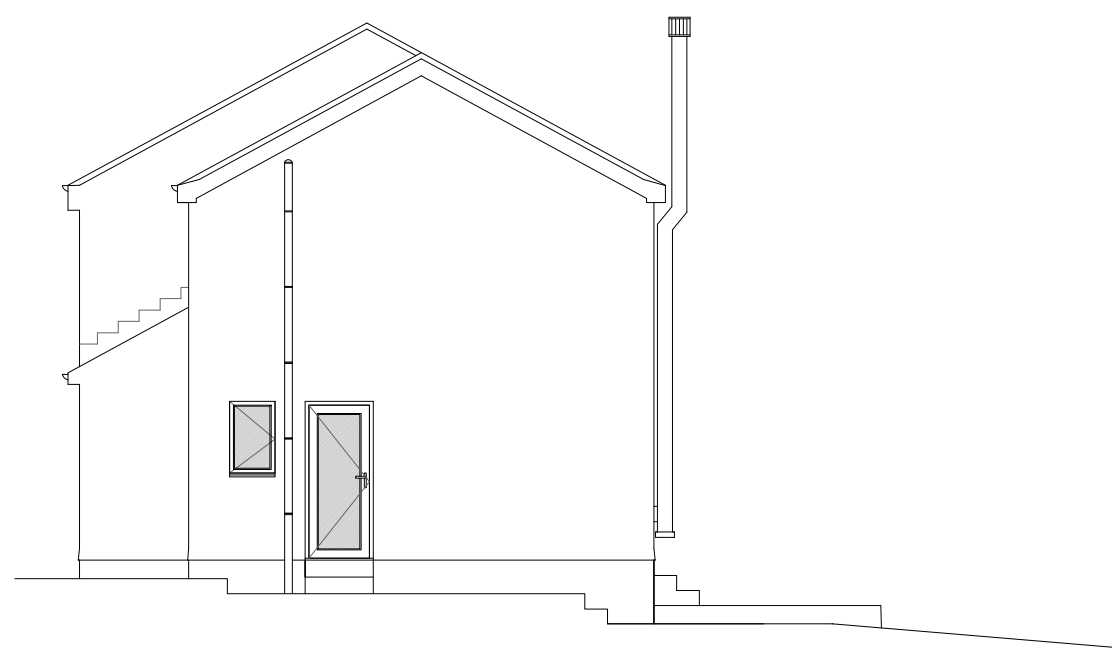

**East Elevation**

**West Elevation**

**Site Plan 1/500**

**North Elevation**

<b>Project Details</b>		41 Jericho Road, Whitehaven, Cumbria, CA28 6UB	
<b>Project</b>	Proposed 2 Storey & Porch Extension Proposed Elevations		
<b>Ref</b>	41-JR-SB-002	<b>Date</b>	Rev B
<b>Scale</b>	1/100 1/500A3	<b>Date</b>	25th Jan 2024
<b>Client</b>	Stacey Buckland	<b>Paper Size A3</b>	