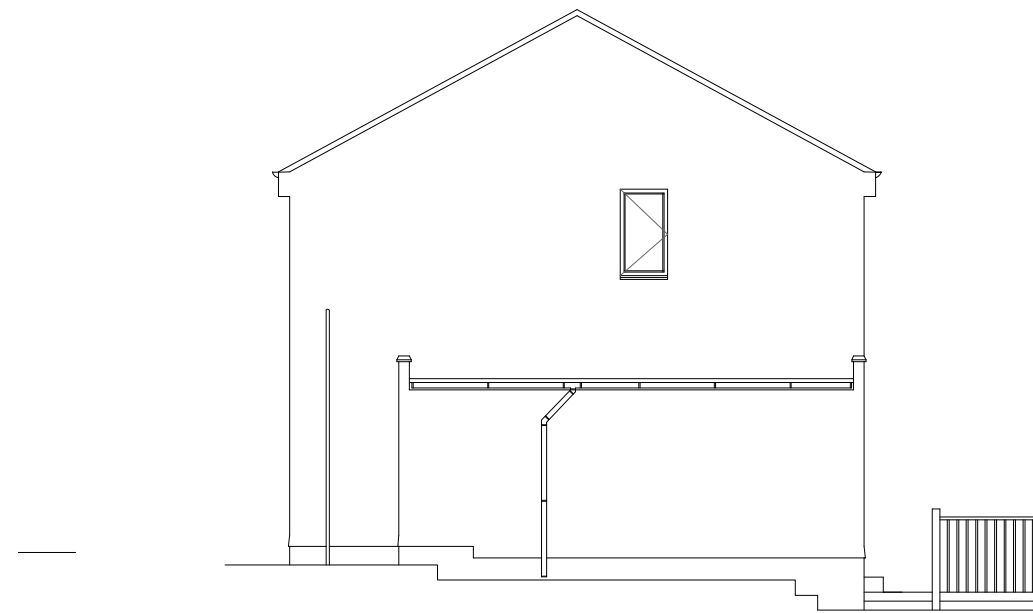

East Elevation

West Elevation

Site Plan 1/500

North Elevation

Project Details		41 Jericho Road, Whitehaven, Cumbria, CA28 6UB	
Project	Proposed 2 Storey & Porch Extension Existing Elevations		
Ref	41-JR-SB-001	Rev B	
Scale	1/100-1/500 A3	Date	25th Jan 2024
Client	Stacey Buckland	Paper Size	A3