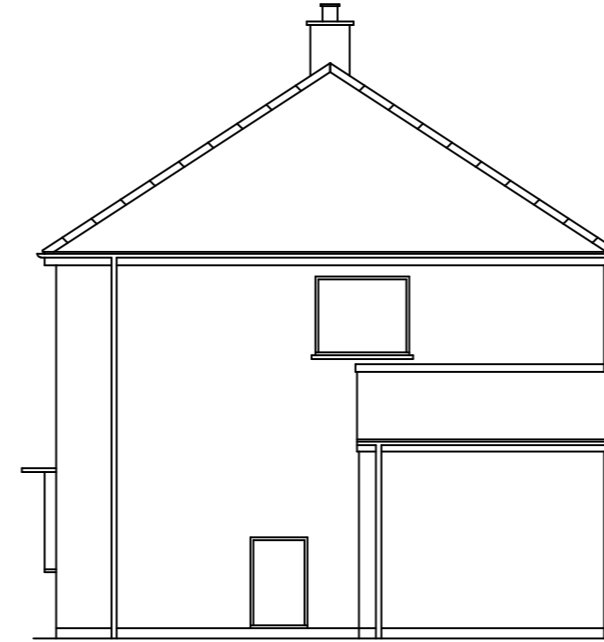

South West Elevation

North East Elevation

South East Elevation

Ground Floor Plan

First Floor Plan

TITLE:

Existing Survey

CLIENT:

Samantha Jenkinson

ADDRESS:

37, Kings Drive,
Egremont,

SCALE:

1:100 @ A2

DRAWING NO.

SF /AT/25/01

2, Coniston Close, Workington, Cumbria CA14 3PL
Tel: 01900 62132