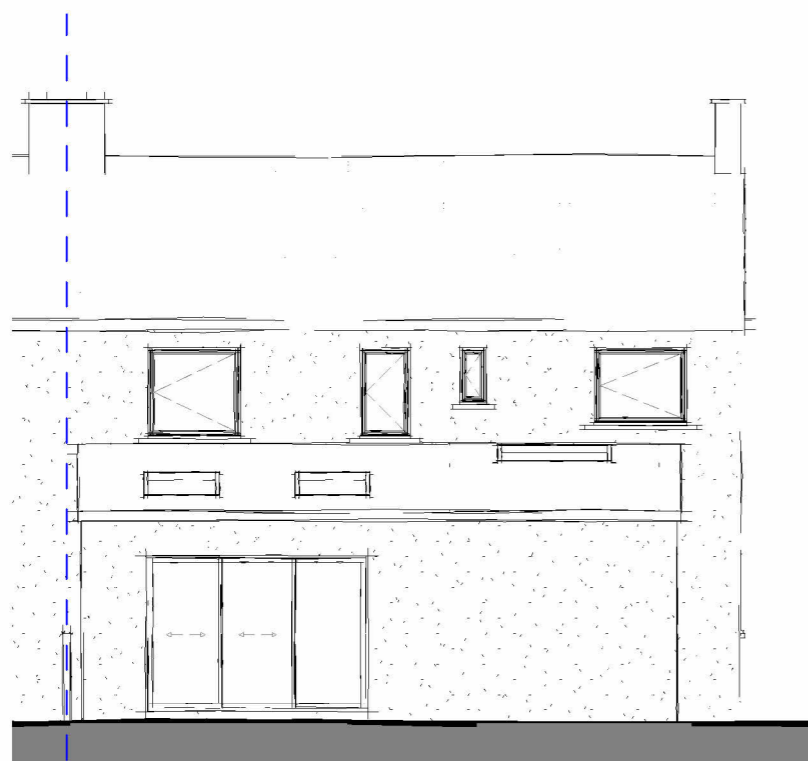

Front Elevation
1 : 100

Side Elevation 01
1 : 100

Rear Elevation
1 : 100

Side Elevation 02
1 : 100

FOX-AD

NOTES:

DRAWING MAYBE SCALED FOR PLANNING PURPOSES ONLY

© FOX ARCHITECTURAL DESIGN LTD

Client:

PAULINE LUPTON

Project:

27 FESTIVAL ROAD - MILLOM

Title:

ELEVATIONS AS PROPOSED

Scale:

1 : 100 at A3