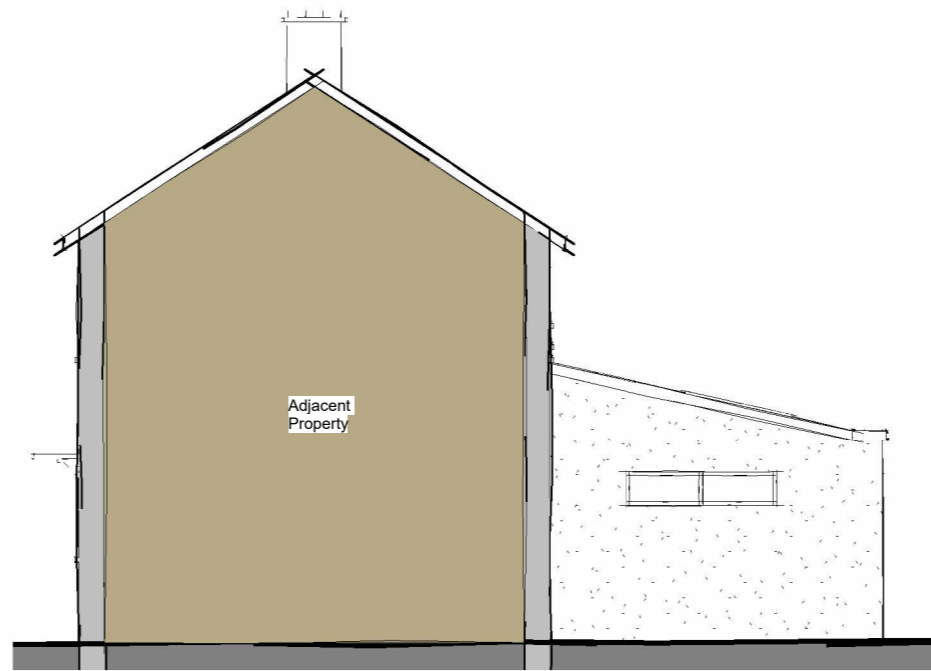

Front Elevation
1 : 100

Side Elevation 01
1 : 100

Rear Elevation
1 : 100

Side Elevation 02
1 : 100

FOX-AD

NOTES:

DRAWING MAYBE SCALED FOR PLANNING PURPOSES ONLY

© FOX ARCHITECTURAL DESIGN LTD

Client:

PAULINE LUPTON

Project:

27 FESTIVAL ROAD - MILLOM

Title:

ELEVATIONS AS PROPOSED

Scale:

1 : 100 at A3