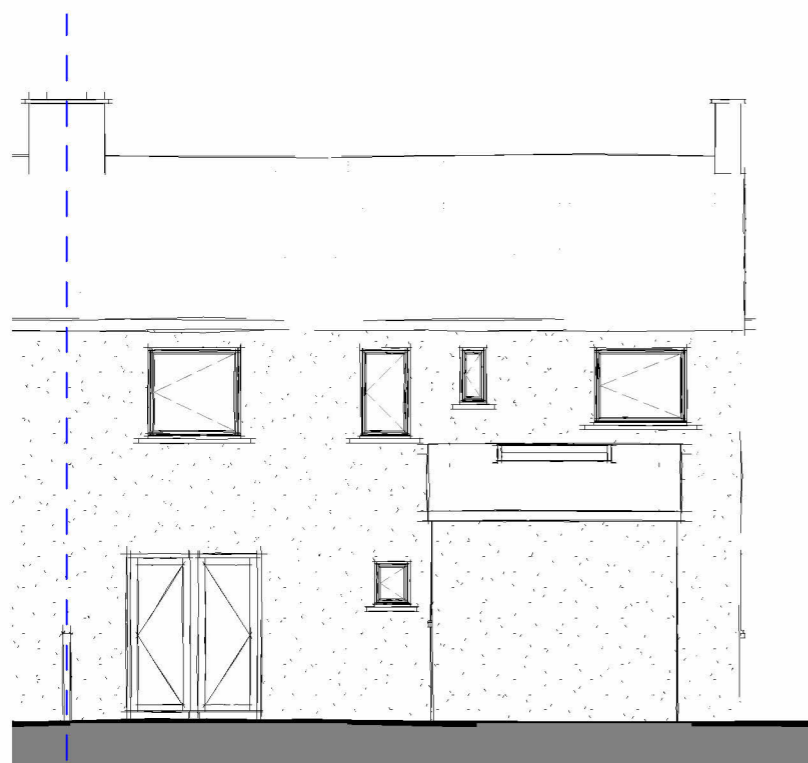

Front Elevation

1 : 100

Side Elevation 01

1 : 100

Rear Elevation

1 : 100

Side Elevation 02

1 : 100

Scale 1 : 100

FOX-AD

NOTES:

DRAWING MAYBE SCALED FOR PLANNING PURPOSES ONLY

© FOX ARCHITECTURAL DESIGN LTD

Client:

PAULINE LUPTON

Project:

27 FESTIVAL ROAD - MILLOM

Title:

ELEVATIONS AS EXISTING

Scale:

1 : 100 at A3

Date:

JUNE 2026

Status: