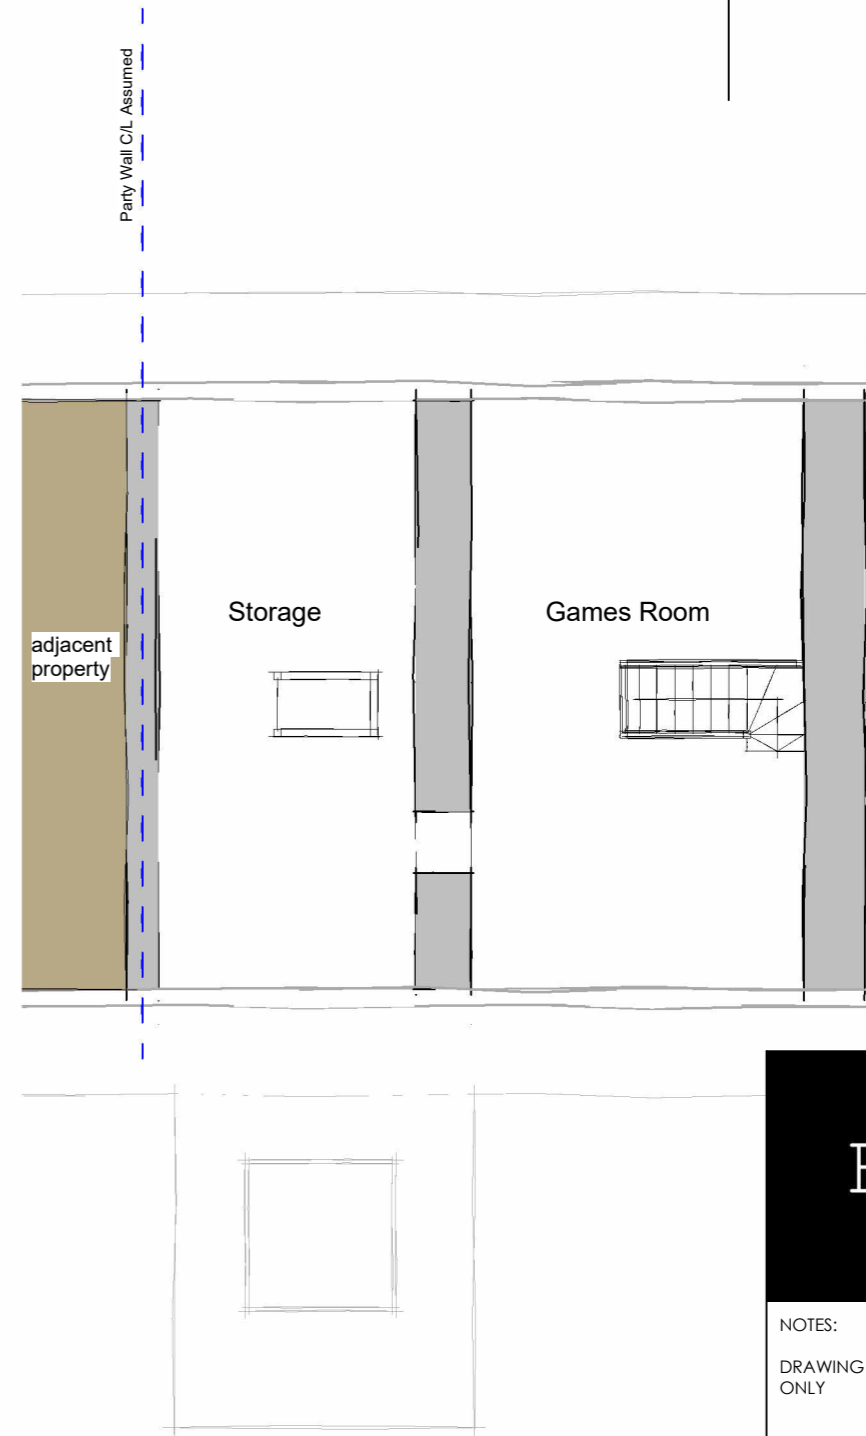

**Ground**  
1 : 100

**First**  
1 : 100

**Second**  
1 : 100

Scale 1 : 100

**FOX-AD**

NOTES:

DRAWING MAYBE SCALED FOR PLANNING PURPOSES ONLY

© FOX ARCHITECTURAL DESIGN LTD

Client:  
GARY WRIGHT

Project:  
1-2 OLD SHIP COTTAGES - MILLOM

Title:  
PLANS AS PROPOSED

Scale:  
1 : 100 at A3

Date:  
MAY 2026

Status:  
PLANNING

Drawing Reference:  
26-20-P-05

Revision: