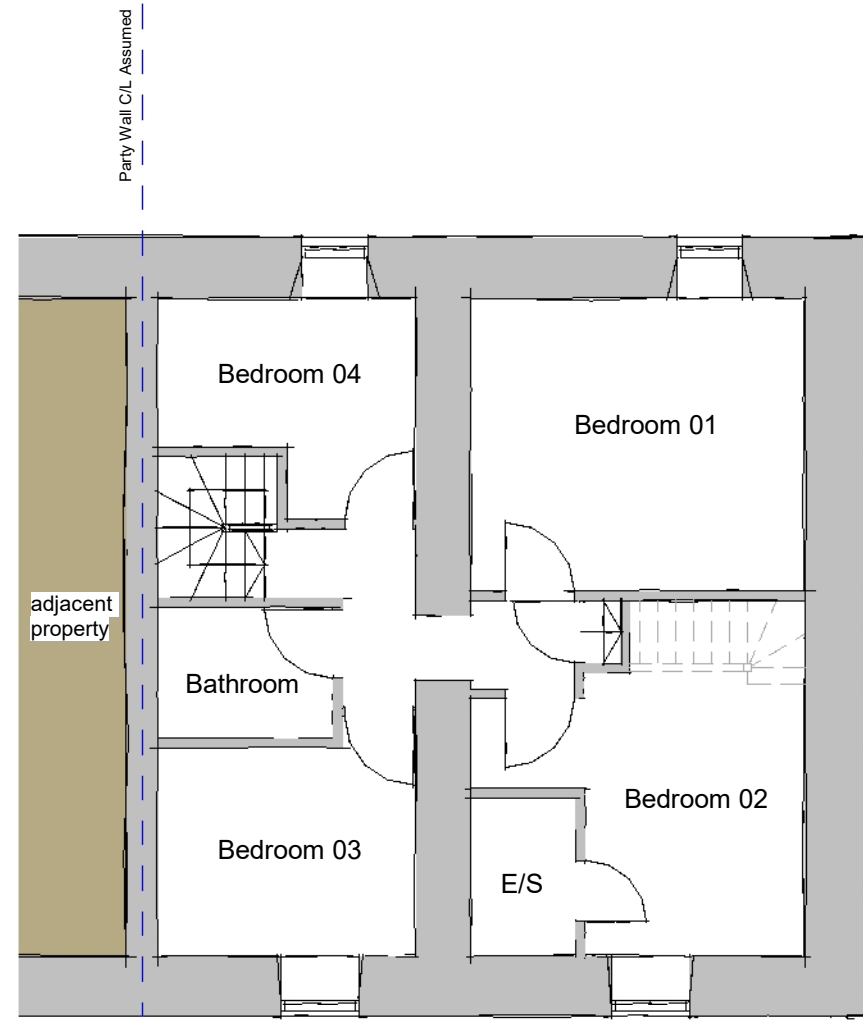

**Ground**  
1 : 100

**First**  
1 : 100

**Second**  
1 : 100

Scale 1 : 100

**FOX-AD**

NOTES:

DRAWING MAYBE SCALED FOR PLANNING PURPOSES ONLY

© FOX ARCHITECTURAL DESIGN LTD

Client:

GARY WRIGHT

Project:

1-2 OLD SHIP COTTAGES - MILLOM

Title:

PLANS AS EXISTING

Scale:

1 : 100 at A3