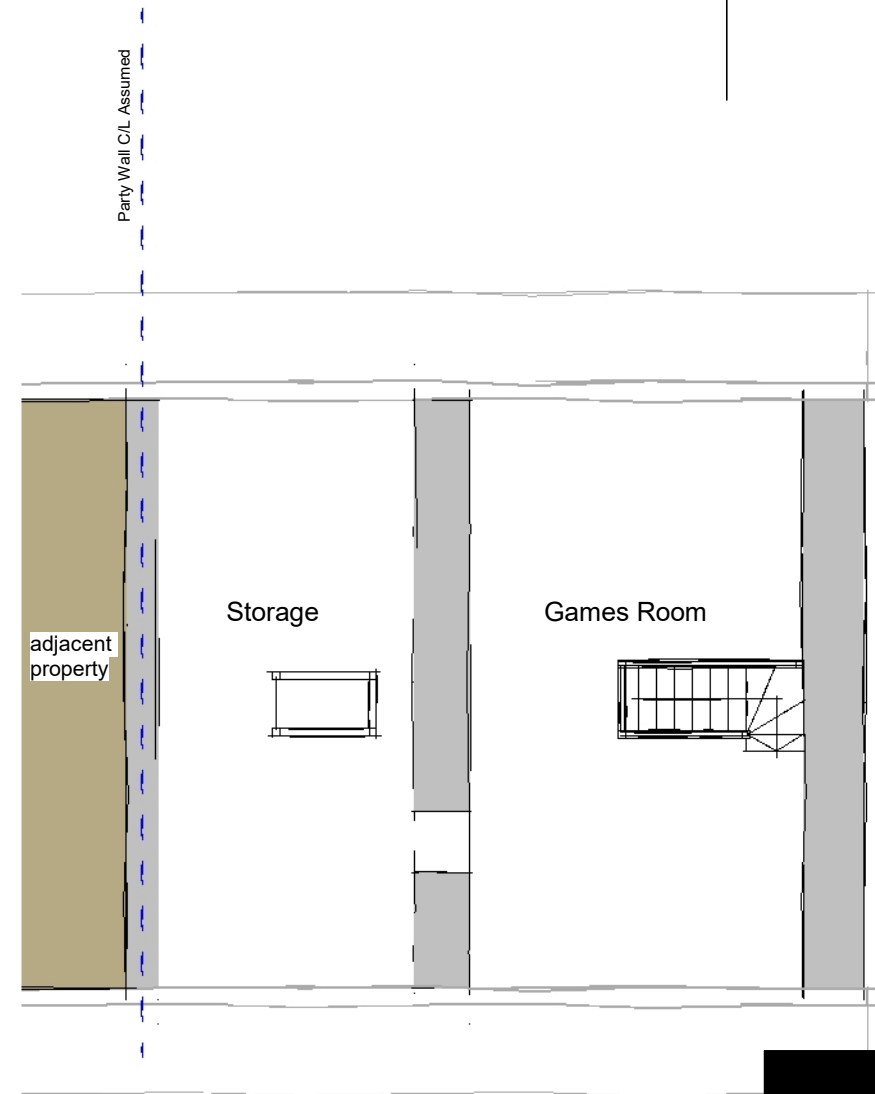

**Ground**  
1 : 100

**First**  
1 : 100

**Second**  
1 : 100

Scale 1 : 100

**FOX-AD**

NOTES:

DRAWING MAYBE SCALED FOR PLANNING PURPOSES ONLY

© FOX ARCHITECTURAL DESIGN LTD

Client:

GARY WRIGHT

Project:

1-2 OLD SHIP COTTAGES - MILLOM

Title:

PLANS AS EXISTING

Scale:

1 : 100 at A3