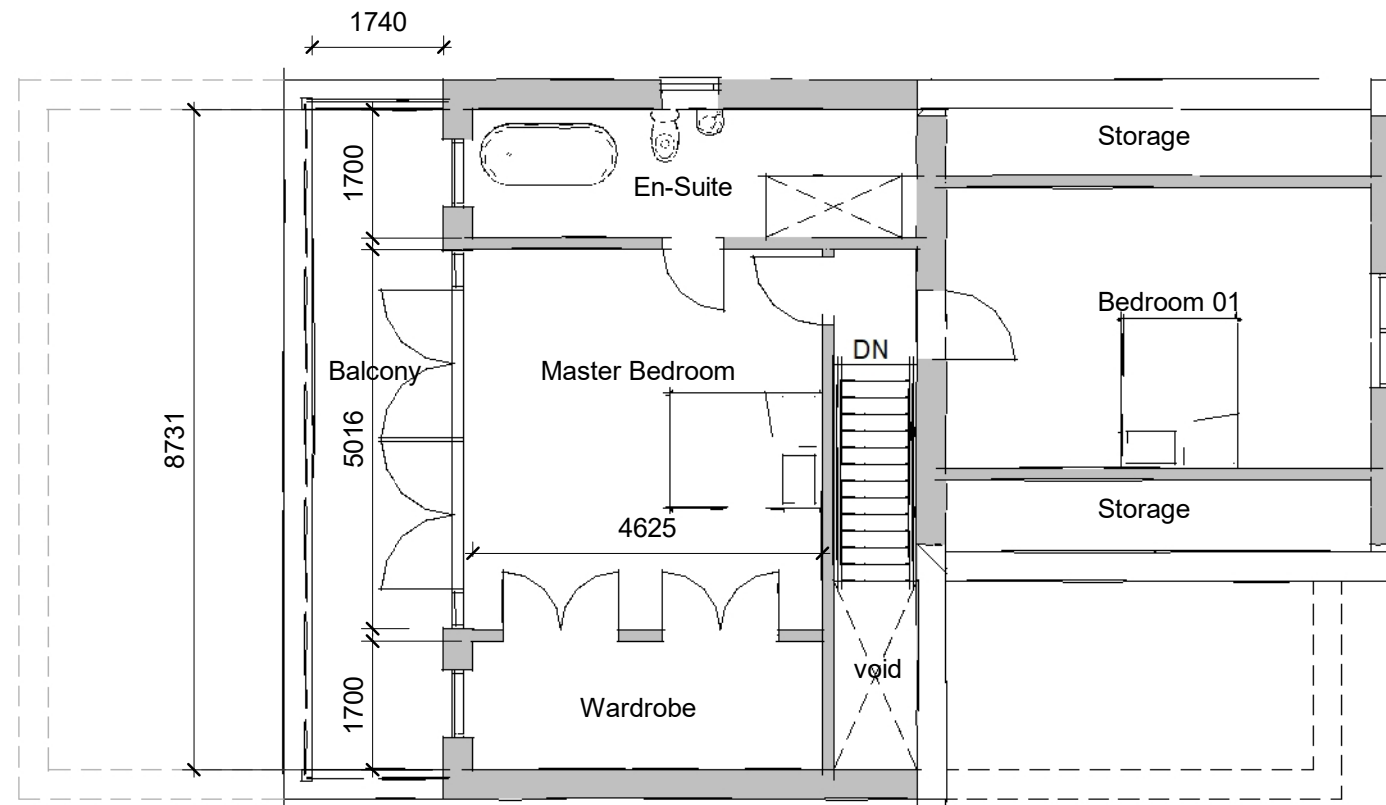

Roof Plan

1 : 100

Scale 1 : 100

First Floor

1 : 100

FOX-AD

NOTES:

DRAWING MAYBE SCALED FOR PLANNING PURPOSES ONLY

© FOX ARCHITECTURAL DESIGN LTD

Client:

JASON QUAYLE

Project:

LAND TO THE NORTH OF ISLAND VIEW - 1 LOW KELLS - WHITEHAVEN

Title:

PLANS AS PROPOSED 02

Scale:

1 : 100 of A3

Date:

MARCH 2026

Status:

PLANNING

Drawing Reference:

26-13-P-03

Revision: