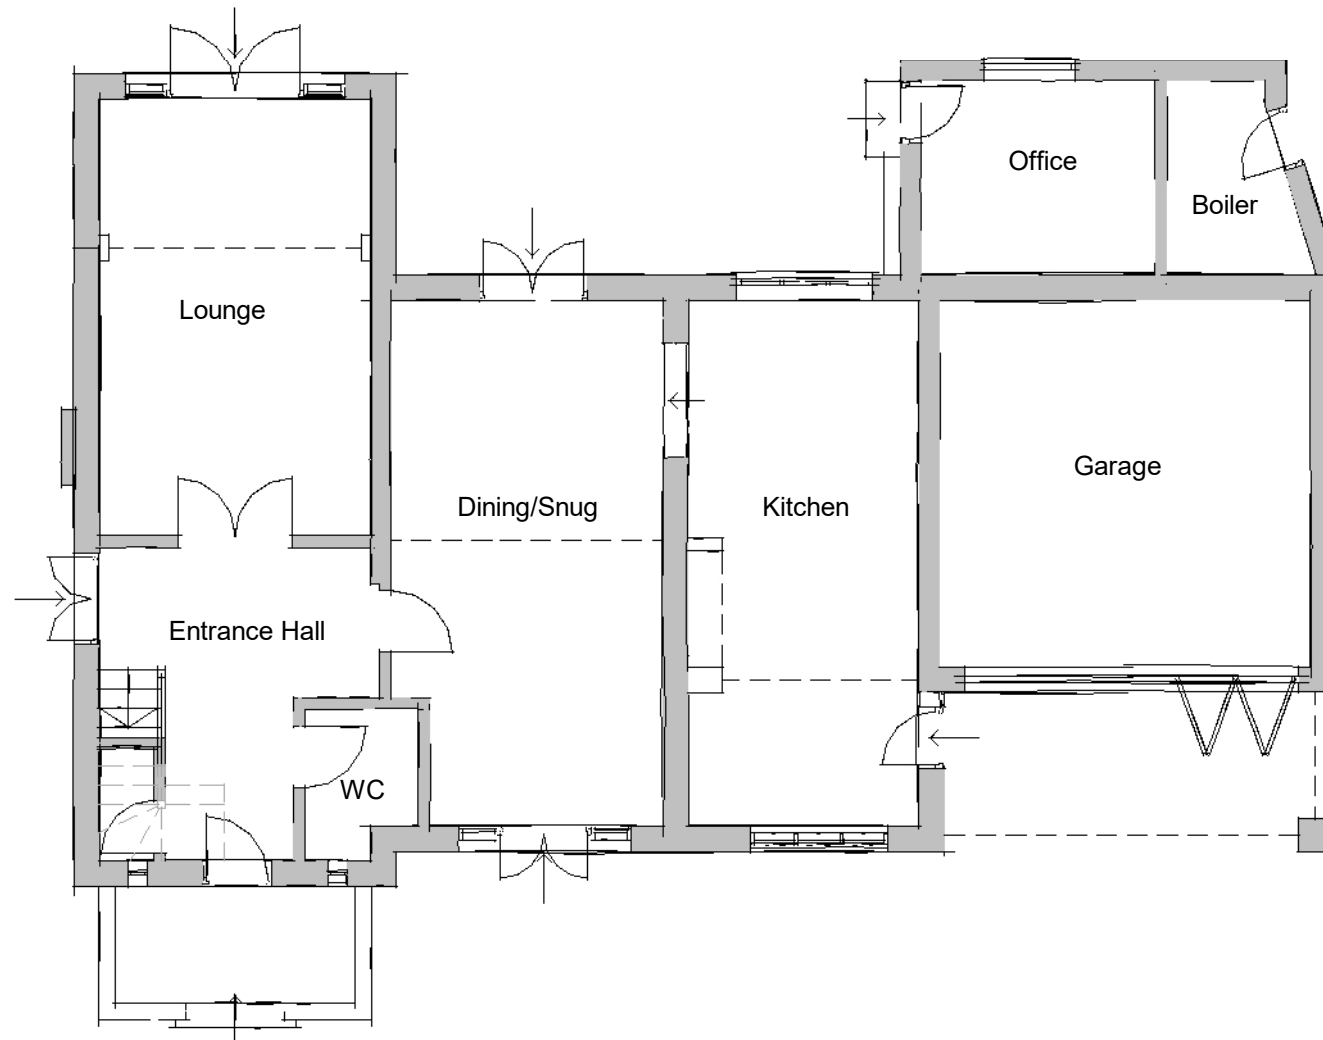

First
1 : 100

Scale 1 : 100

Ground
1 : 100

FOX-AD

NOTES:

DRAWING MAYBE SCALED FOR PLANNING PURPOSES ONLY

© FOX ARCHITECTURAL DESIGN LTD

Client:

MICHAEL GILES

Project:

HIGHFIELD - THE HILL - MILLOM

Title:

PLANS AS EXISTING 01

Scale:

1 : 100 of A3

Date:

JANUARY 2024

Status:

PLANNING

Drawing Reference:
24-02-P-02

Revision:

-