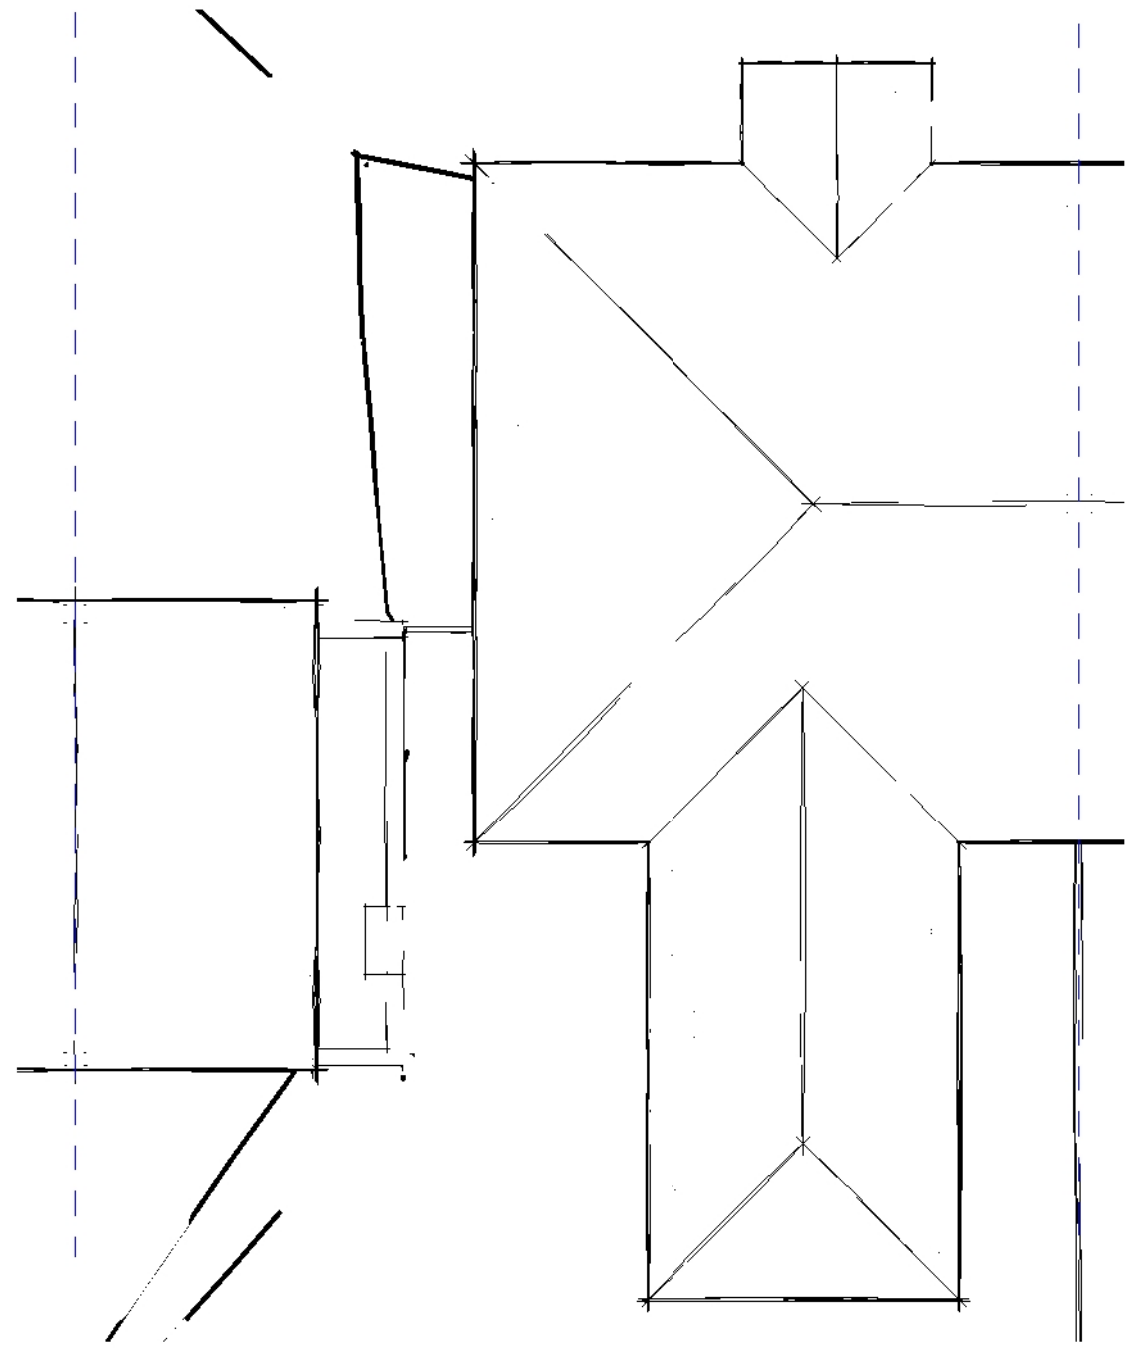

Ground
1 : 100

Roof
1 : 100

<h1>FOX-AD</h1>	
NOTES:	
DRAWING MAYBE SCALED FOR PLANNING PURPOSES ONLY	
© FOX ARCHITECTURAL DESIGN LTD	
Client:	FRANCES WHITFORD
Project:	5 ESTUARY CLOSE - MILLOM
Title:	PLANS AS PROPOSED
Scale:	1 : 100 of A3
Date:	MAY 2023
Status:	PLANNING
Drawing Reference:	23-17-P-04
Revision:	-