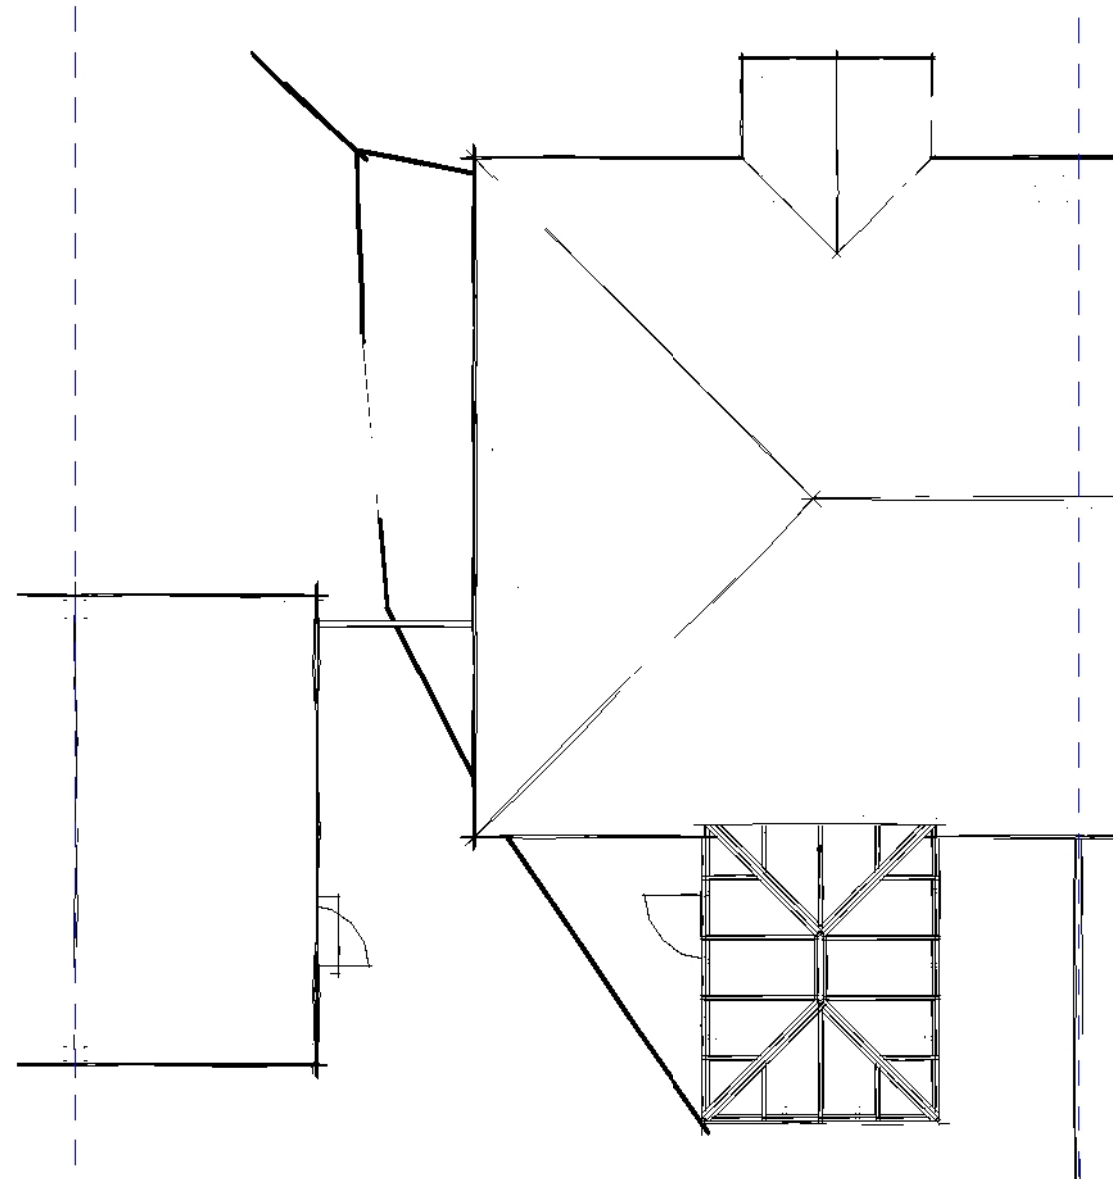

Ground
1 : 100

Roof
1 : 100

<h1>FOX-AD</h1>	
NOTES:	
DRAWING MAYBE SCALED FOR PLANNING PURPOSES ONLY	
© FOX ARCHITECTURAL DESIGN LTD	
Client: FRANCES WHITFORD	
Project: 5 ESTUARY CLOSE - MILLOM	
Title: PLANS AS EXISTING	
Scale: 1 : 100 of A3	
Date: MAY 2023	
Status: PLANNING	
Drawing Reference: 23-17-P-02	Revision: -