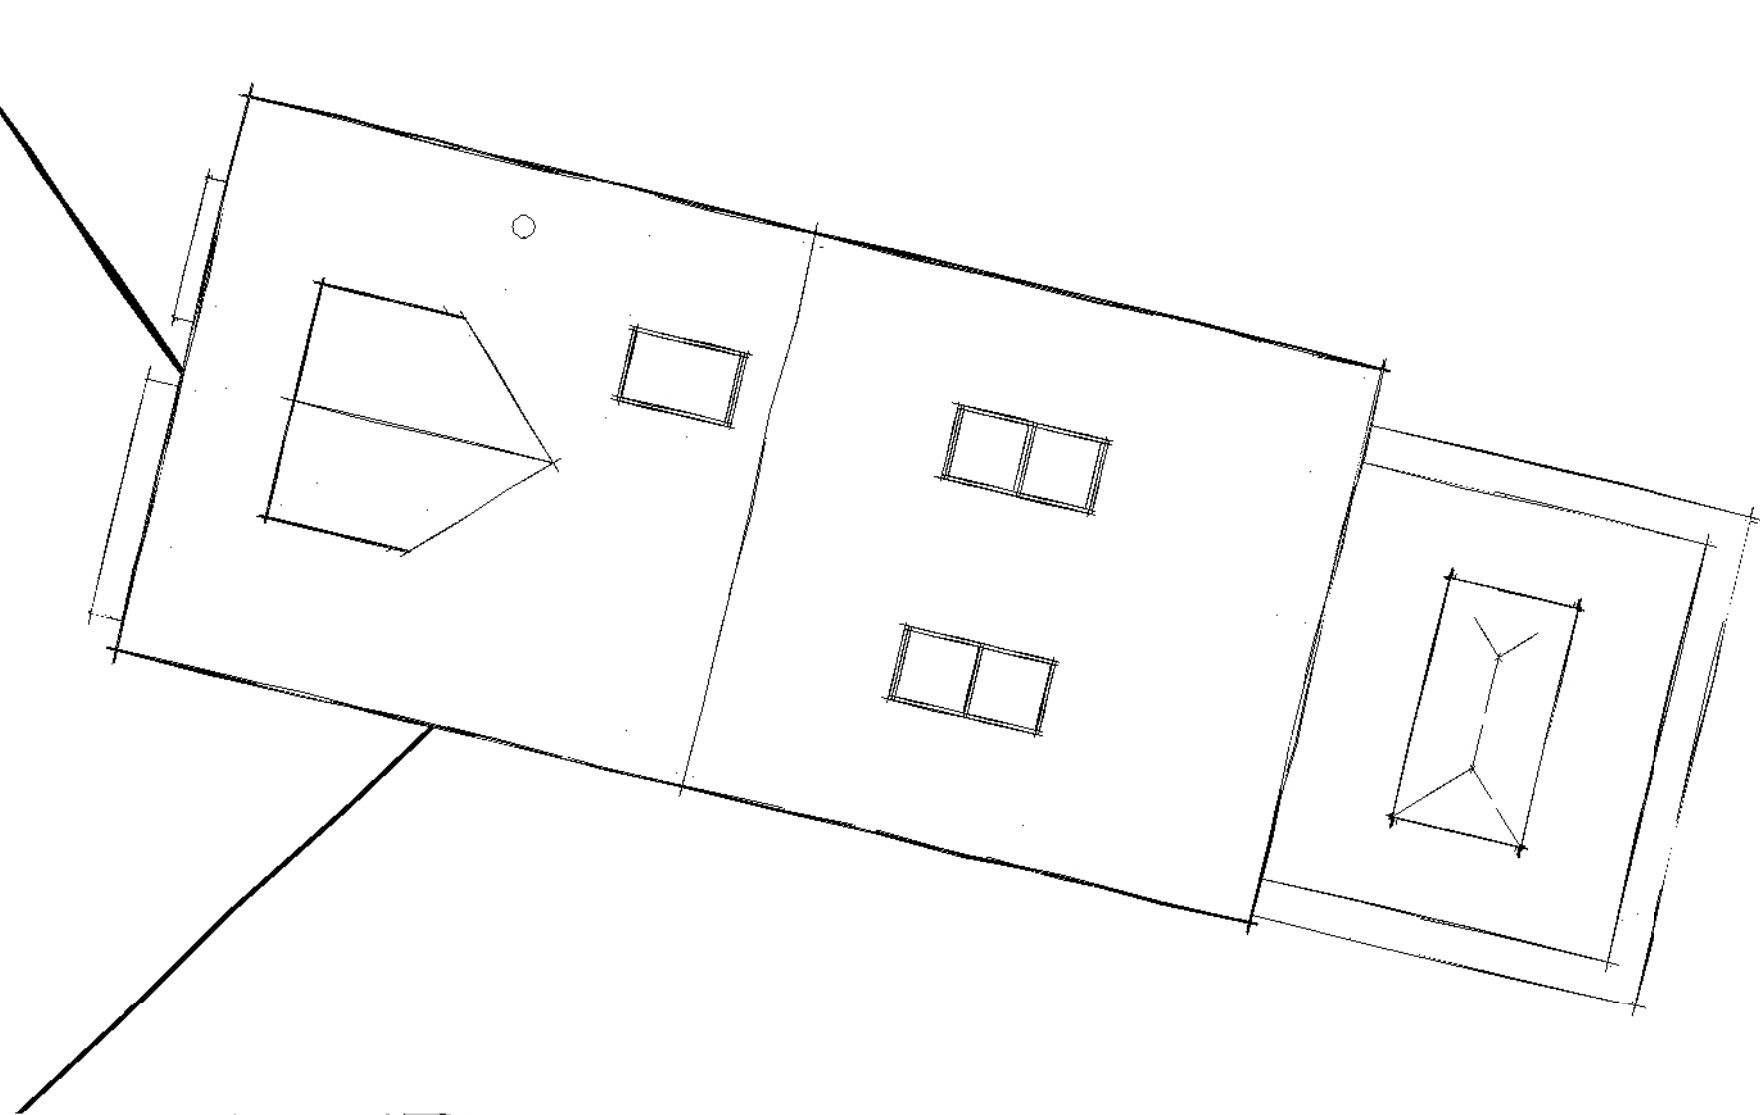

Roof
1 : 100

Second
1 : 100

Scale 1 : 100

FOX-AD

NOTES:

DRAWING MAYBE SCALED FOR PLANNING PURPOSES ONLY

© FOX ARCHITECTURAL DESIGN LTD

Client:
KELLY TYSON

Project:
LAND AT KING STREET - MILLOM

Title:
PLANS AS PROPOSED 02

Scale:
1 : 100 of A3

Date:
MARCH 2023

Status:
PLANNING

Drawing Reference:
23-08-P-03

Revision: