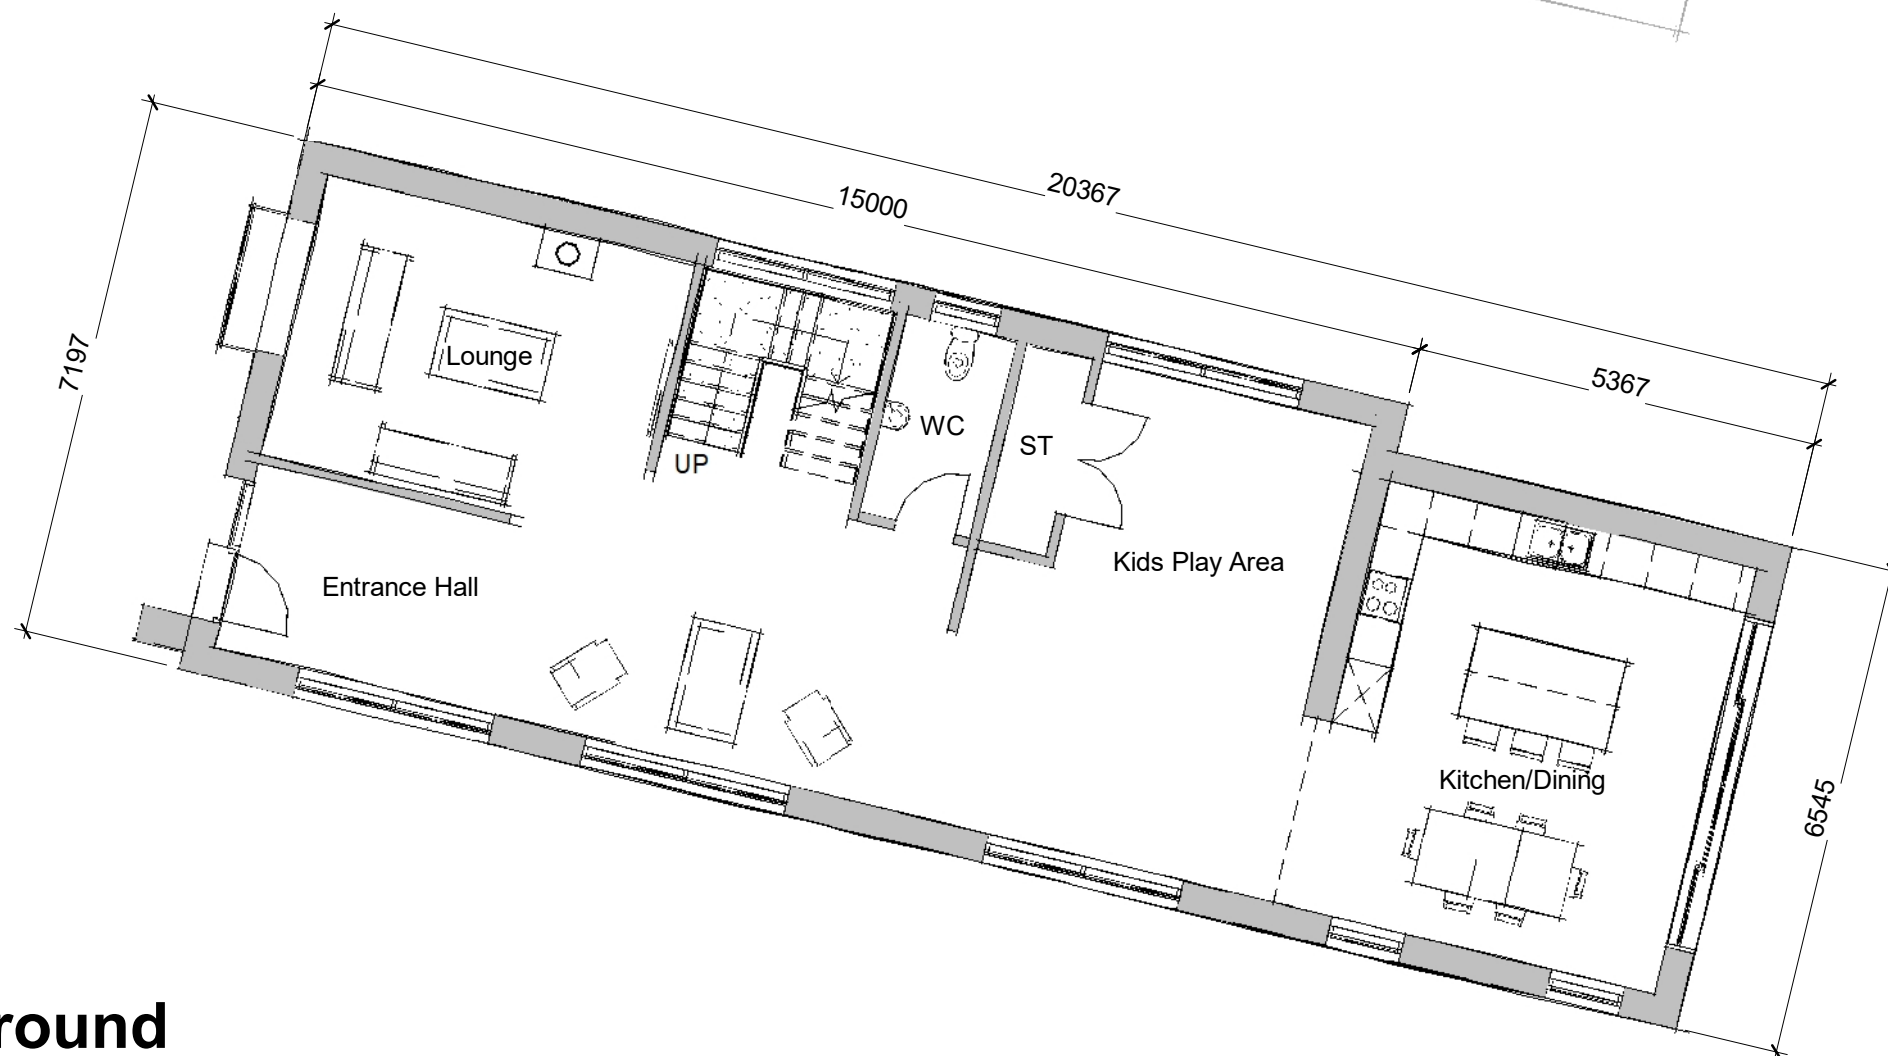

First
1 : 100

Scale 1 : 100

Ground
1 : 100

FOX-AD

NOTES:

DRAWING MAYBE SCALED FOR PLANNING PURPOSES ONLY

© FOX ARCHITECTURAL DESIGN LTD

Client:
KELLY TYSON

Project:
LAND AT KING STREET - MILLOM

Title:
PLANS AS PROPOSED 01

Scale:
1 : 100 of A3

Date:
MARCH 2023

Status:
PLANNING

Drawing Reference:
23-08-P-02

Revision:

-