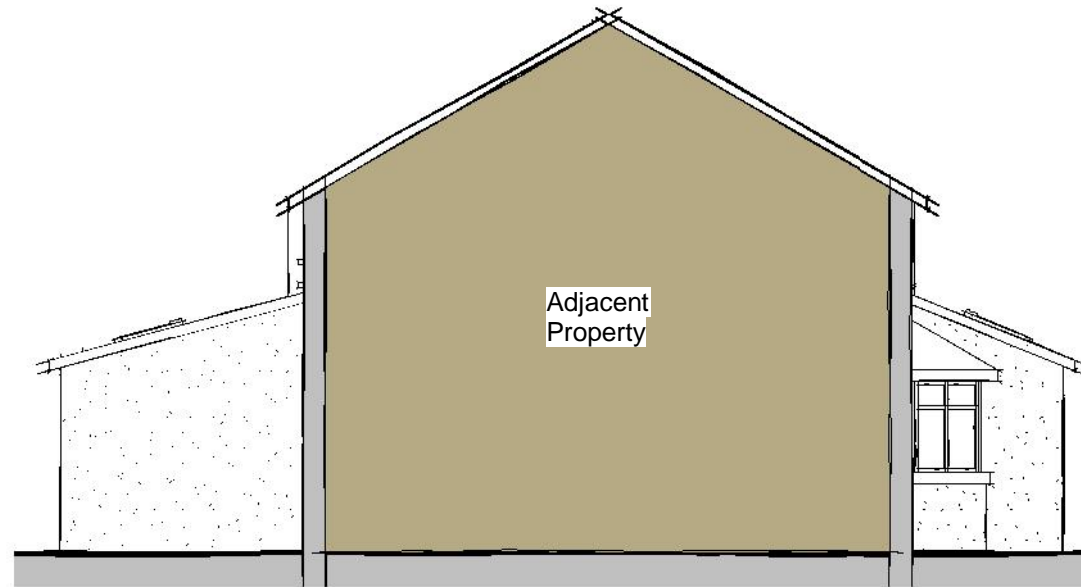

Front Elevation

1 : 100

Side Elevation 01

1 : 100

Rear Elevation

1 : 100

Side Elevation 02

1 : 100

Scale 1 : 100

FOX-AD

NOTES:

DRAWING MAYBE SCALED FOR PLANNING PURPOSES ONLY

© FOX ARCHITECTURAL DESIGN LTD

A 2022-05-25 Amendments following client comments

Client:
DOMINIC O'BRIEN

Project:
32 MAINSGATE ROAD - MILLOM

Title:
ELEVATIONS AS PROPOSED

Scale:
1 : 100 of A3

Date:
MAY 2022

Status:
PLANNING

Drawing Reference:
22-22-P-05

Revision:
A