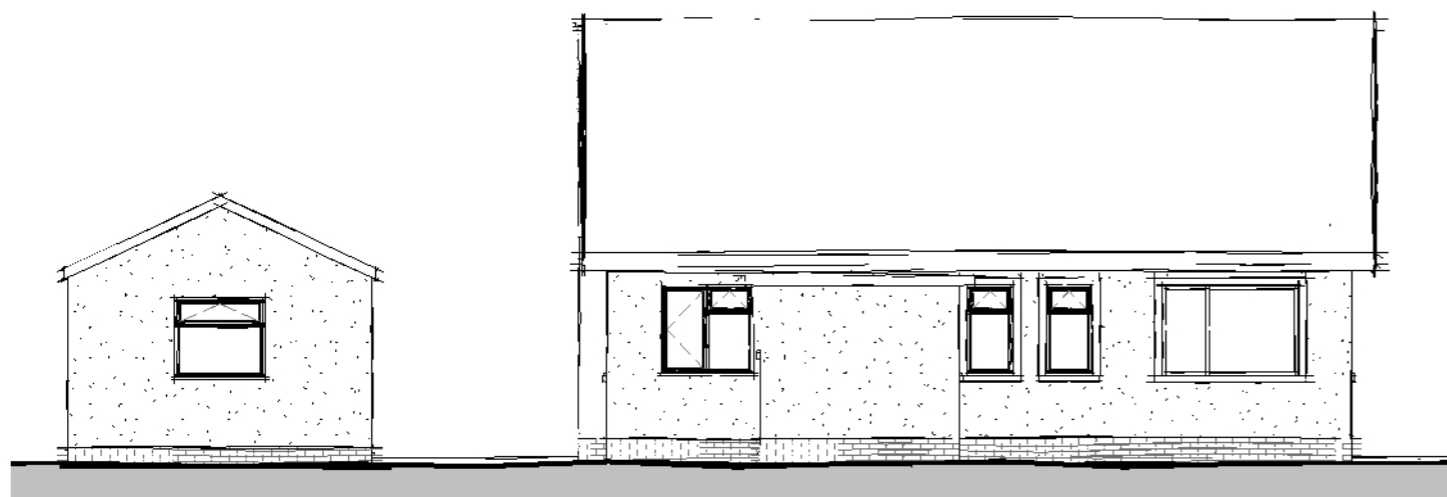

Front Elevation

1 : 100

Side Elevation 01

1 : 100

Rear Elevation

1 : 100

Side Elevation 02

1 : 100

Scale 1 : 100

FOX-AD

NOTES:

DRAWING MAYBE SCALED FOR PLANNING PURPOSES ONLY

© FOX ARCHITECTURAL DESIGN LTD

Client:

MALCOLM SHARPE

Project:

BELSFIELD - THE GREEN - MILLOM

Title:

ELEVATIONS AS EXISTING

Scale:

1 : 100 of A3

Date:

JUNE 2021

Status: