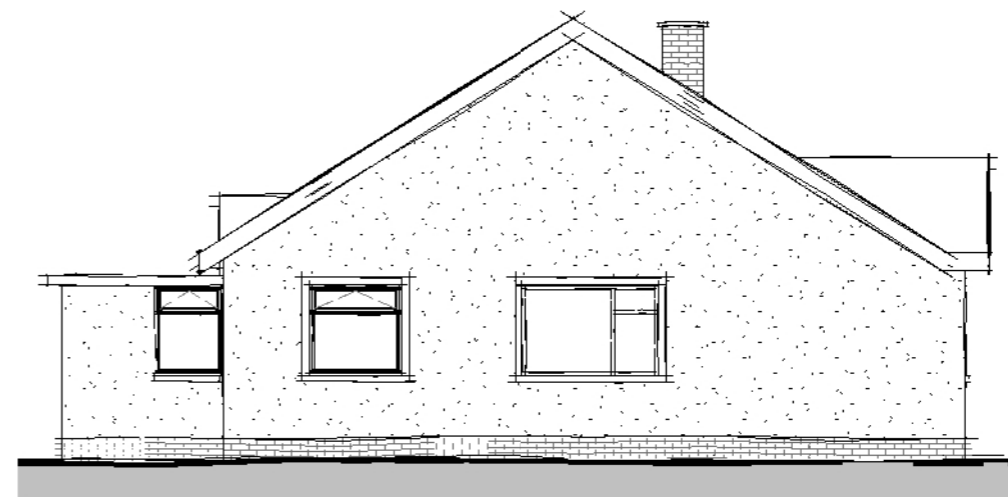

Front Elevation

1 : 100

Side Elevation 01

1 : 100

Rear Elevation

1 : 100

Side Elevation 02

1 : 100

Scale 1 : 100

FOX-AD

NOTES:

DRAWING MAYBE SCALED FOR PLANNING PURPOSES ONLY

© FOX ARCHITECTURAL DESIGN LTD

Client:

MALCOLM SHARPE

Project:

BELSFIELD - THE GREEN - MILLOM

Title:

ELEVATIONS AS EXISTING

Scale:

1 : 100 of A3

Date:

JUNE 2021

Status: