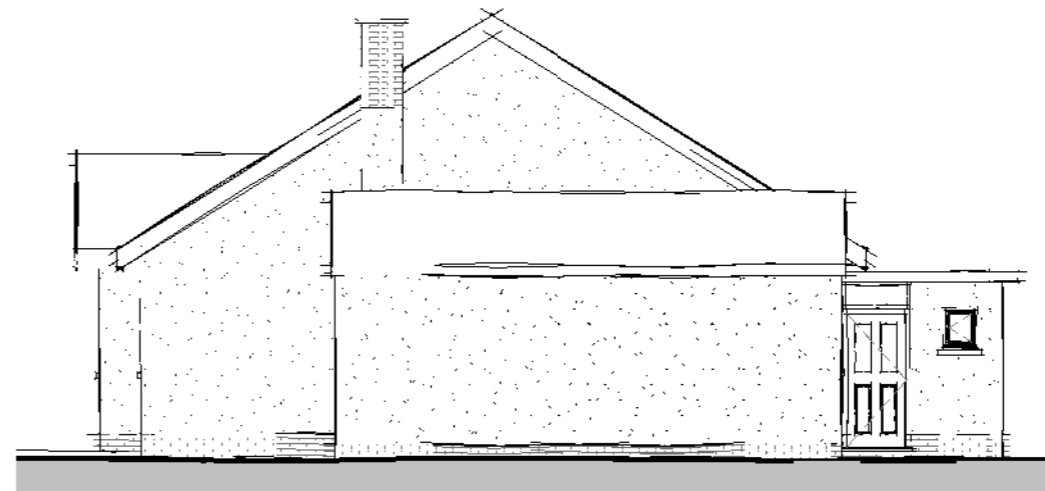

Front Elevation

1 : 100

Side Elevation 01

1 : 100

Rear Elevation

1 : 100

Side Elevation 02

1 : 100

Scale 1 : 100

FOX-AD

NOTES:

DRAWING MAYBE SCALED FOR PLANNING PURPOSES ONLY

© FOX ARCHITECTURAL DESIGN LTD

Client:

MALCOLM SHARPE

Project:

BELSFIELD - THE GREEN - MILLOM

Title:

ELEVATIONS AS EXISTING

Scale:

1 : 100 of A3

Date:

JUNE 2021

Status: