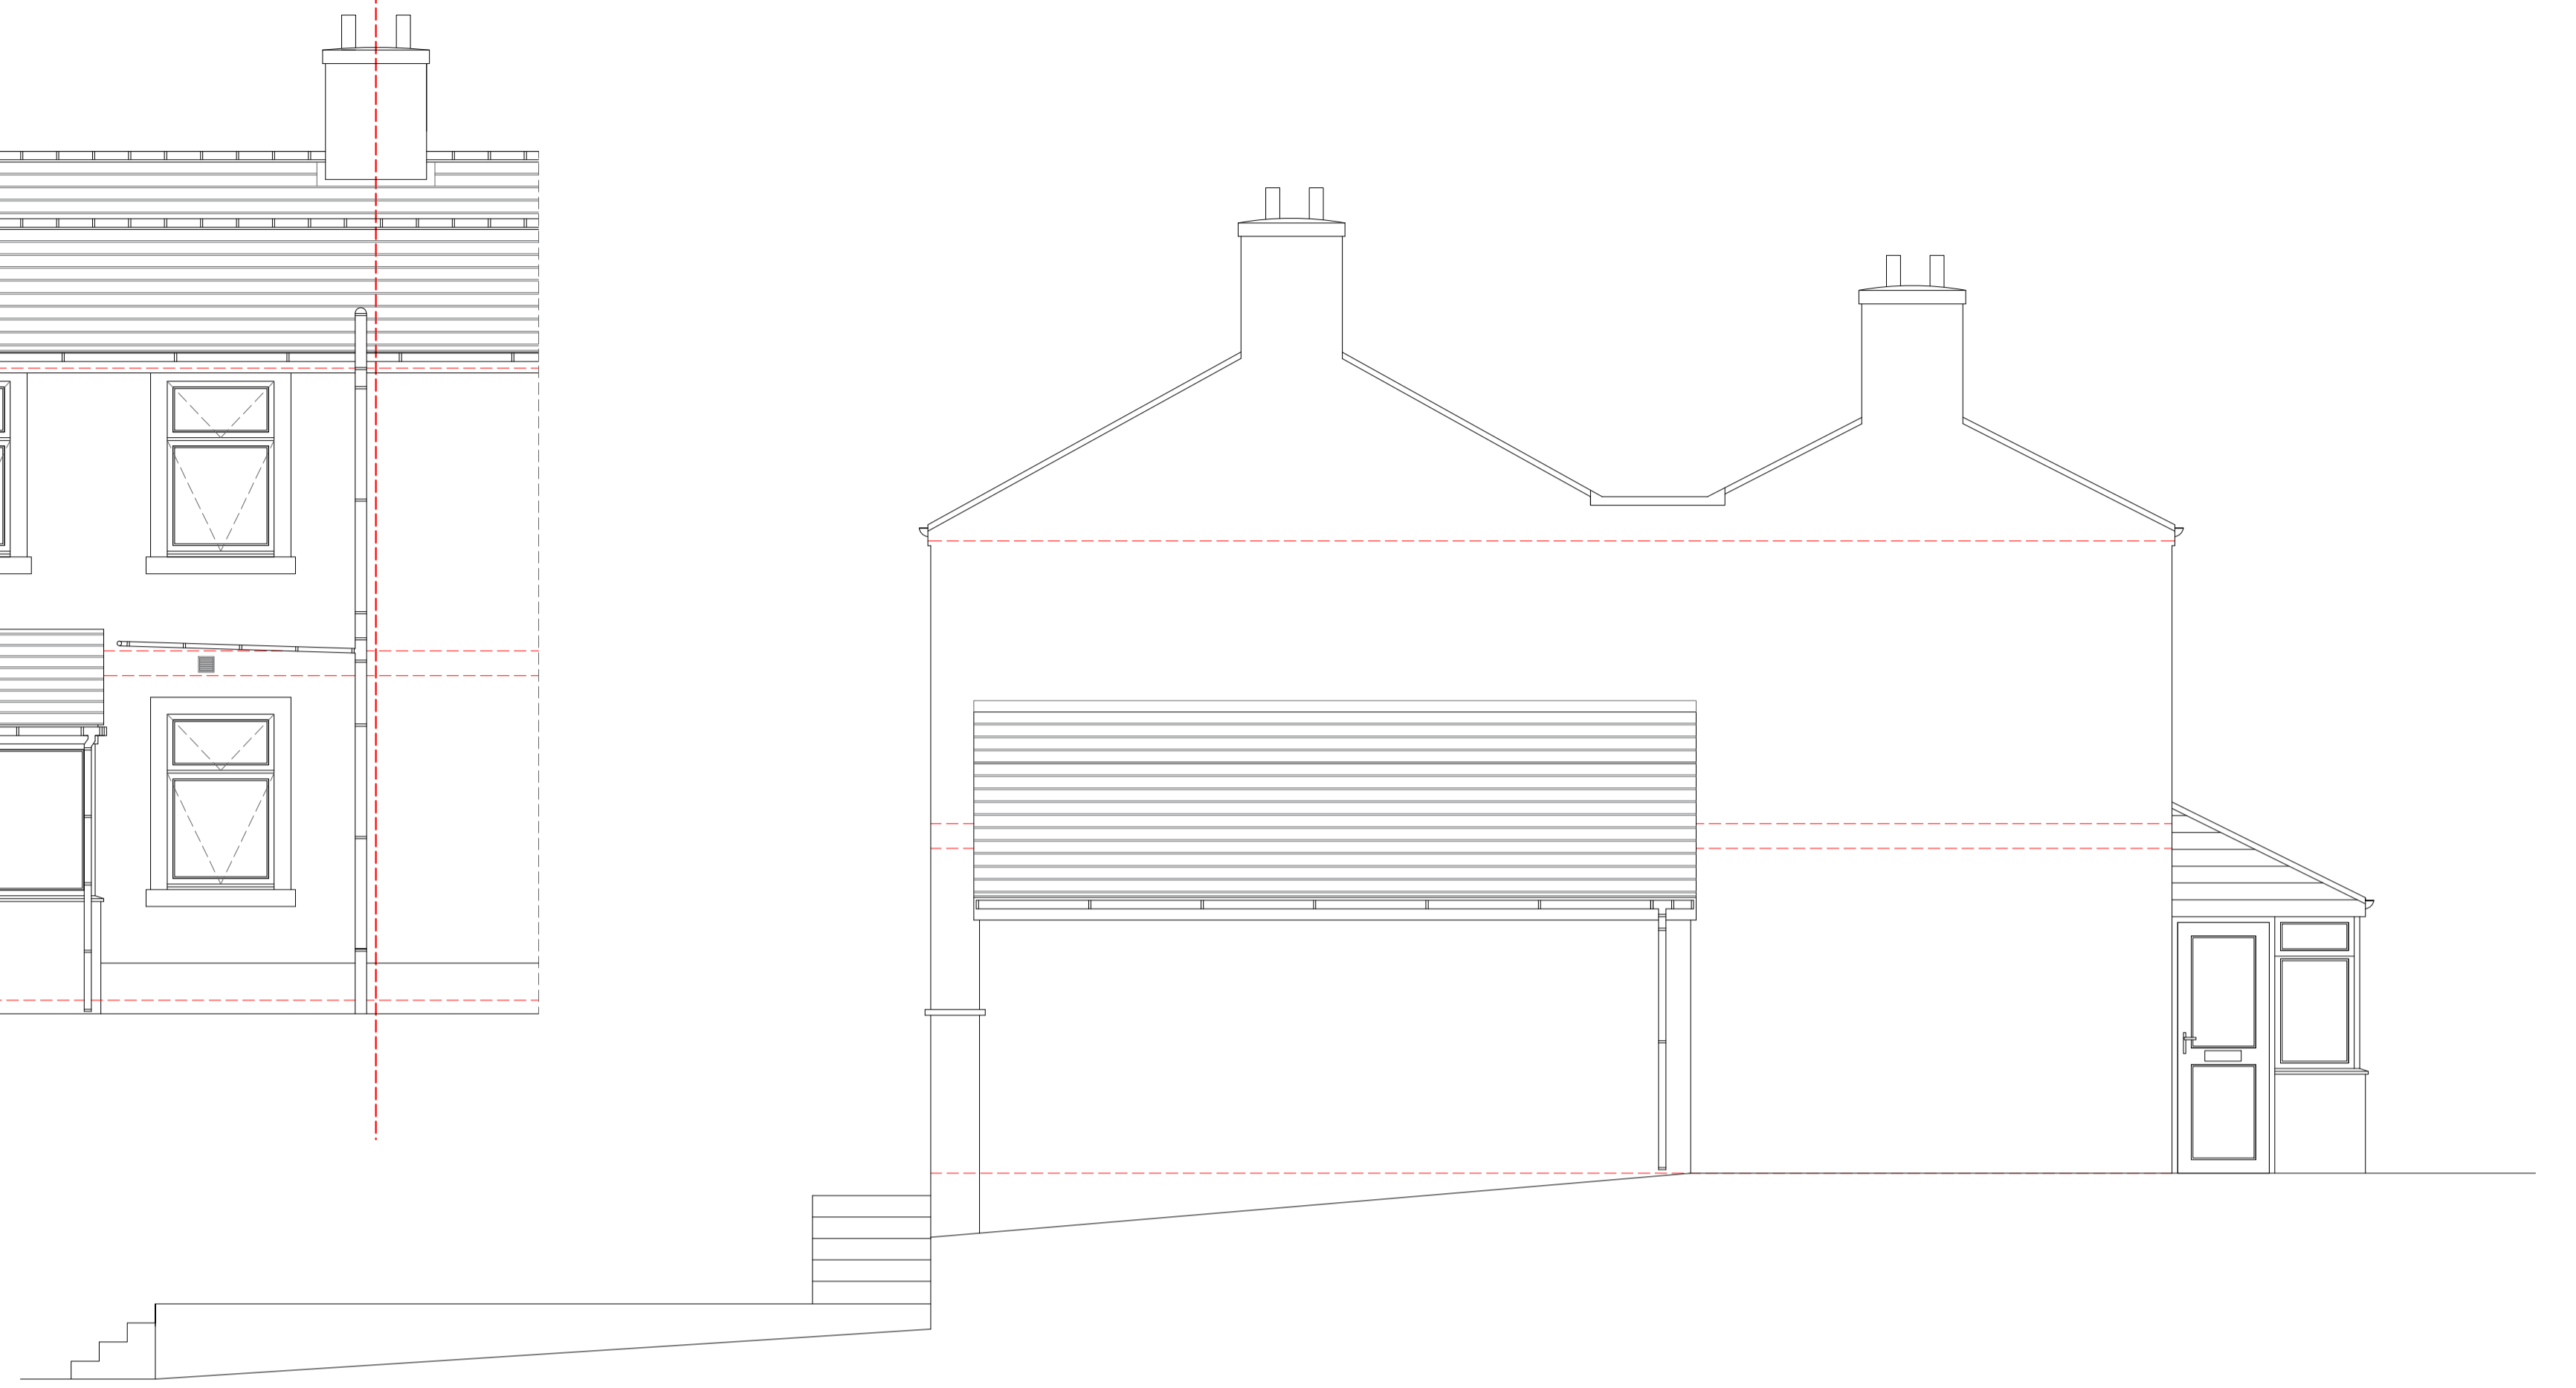

West Elevation

South Elevation

North Elevation

East Elevation

Address	1 Cliff Villas, Bankyard Road, Parton, Whitehaven, Cumbria, CA28 6NS		
Project	Proposed Internal Alterations Existing Elevation Plans		
Ref	1CV-EM-003	Rev	-
Scale	1/50	Date	6th Oct 2023
Client	Mr & Mrs McGlennon	Paper Size	A1