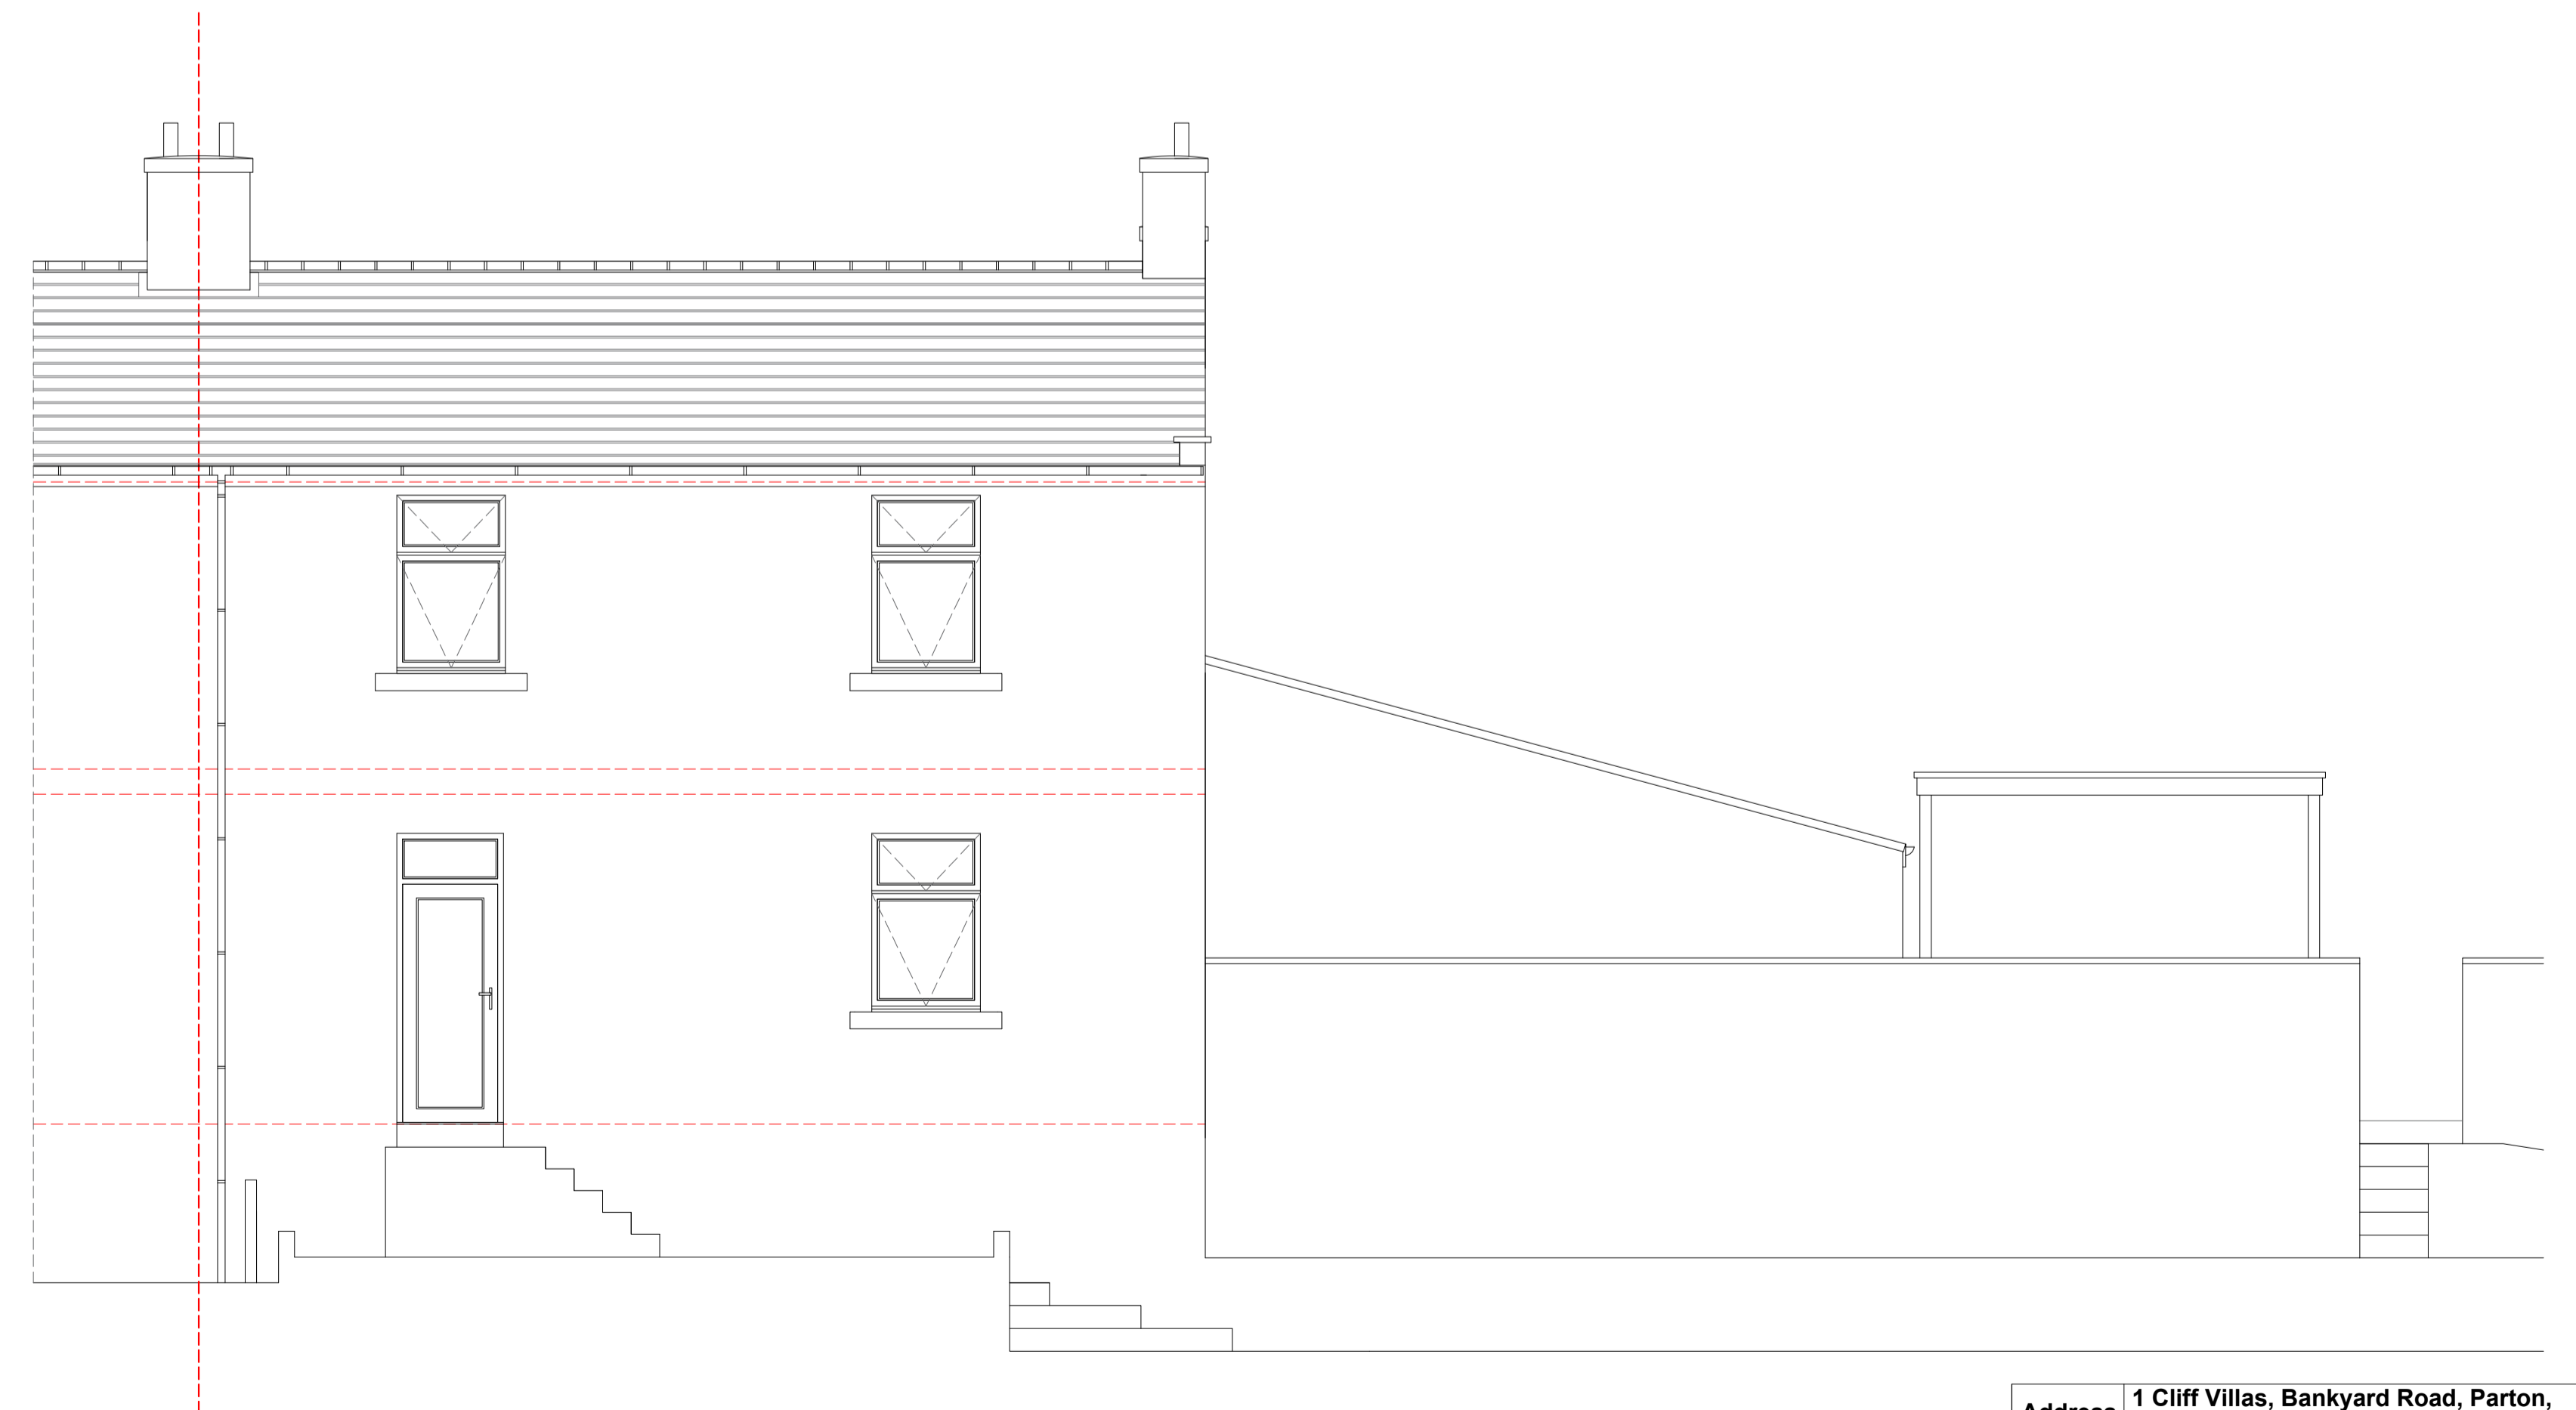

West Elevation

South Elevation

North Elevation

East Elevation

Address	1 Cliff Villas, Bankyard Road, Parton, Whitehaven, Cumbria, CA28 6NS		
Project	Proposed Internal Alterations Existing Elevation Plans		
Ref	1CV-EM-003	Rev	-
Scale	1/50	Date	6th Oct 2023
Client	Mr & Mrs McGlennon	Paper Size	A1