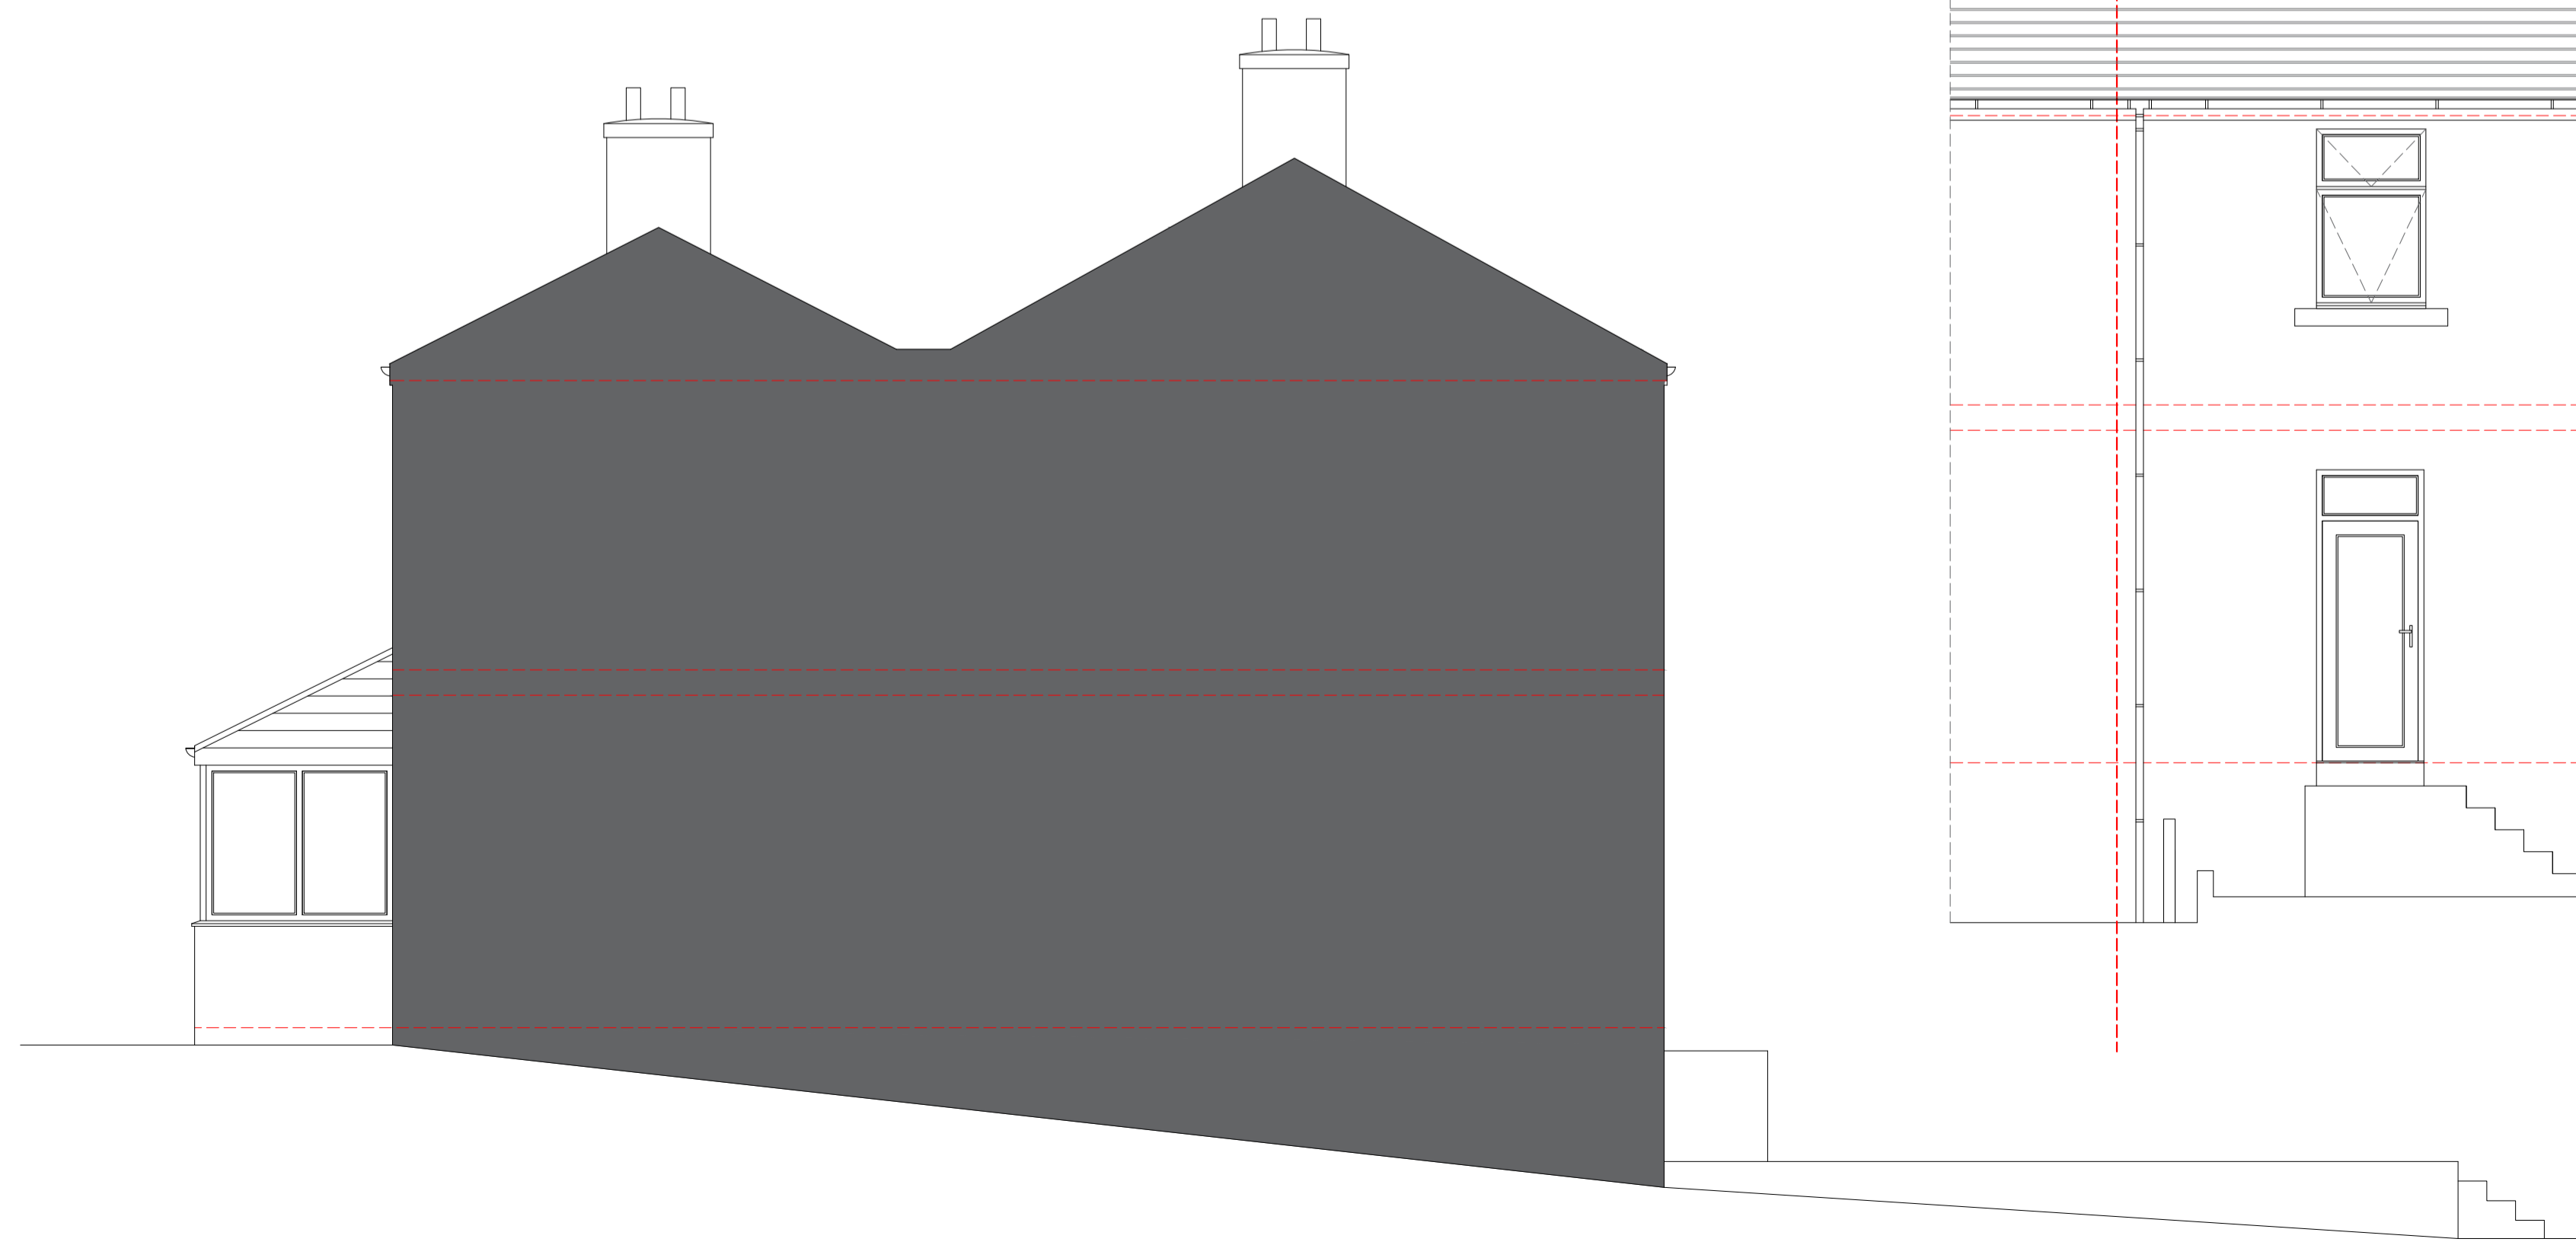

West Elevation

South Elevation

North Elevation

East Elevation

Address	1 Cliff Villas, Bankyard Road, Parton, Whitehaven, Cumbria, CA28 6NS		
Project	Proposed Internal Alterations Existing Elevation Plans		
Ref	1CV-EM-003	Rev	-
Scale	1/50	Date	6th Oct 2023
Client	Mr & Mrs McGlennon	Paper Size	A1