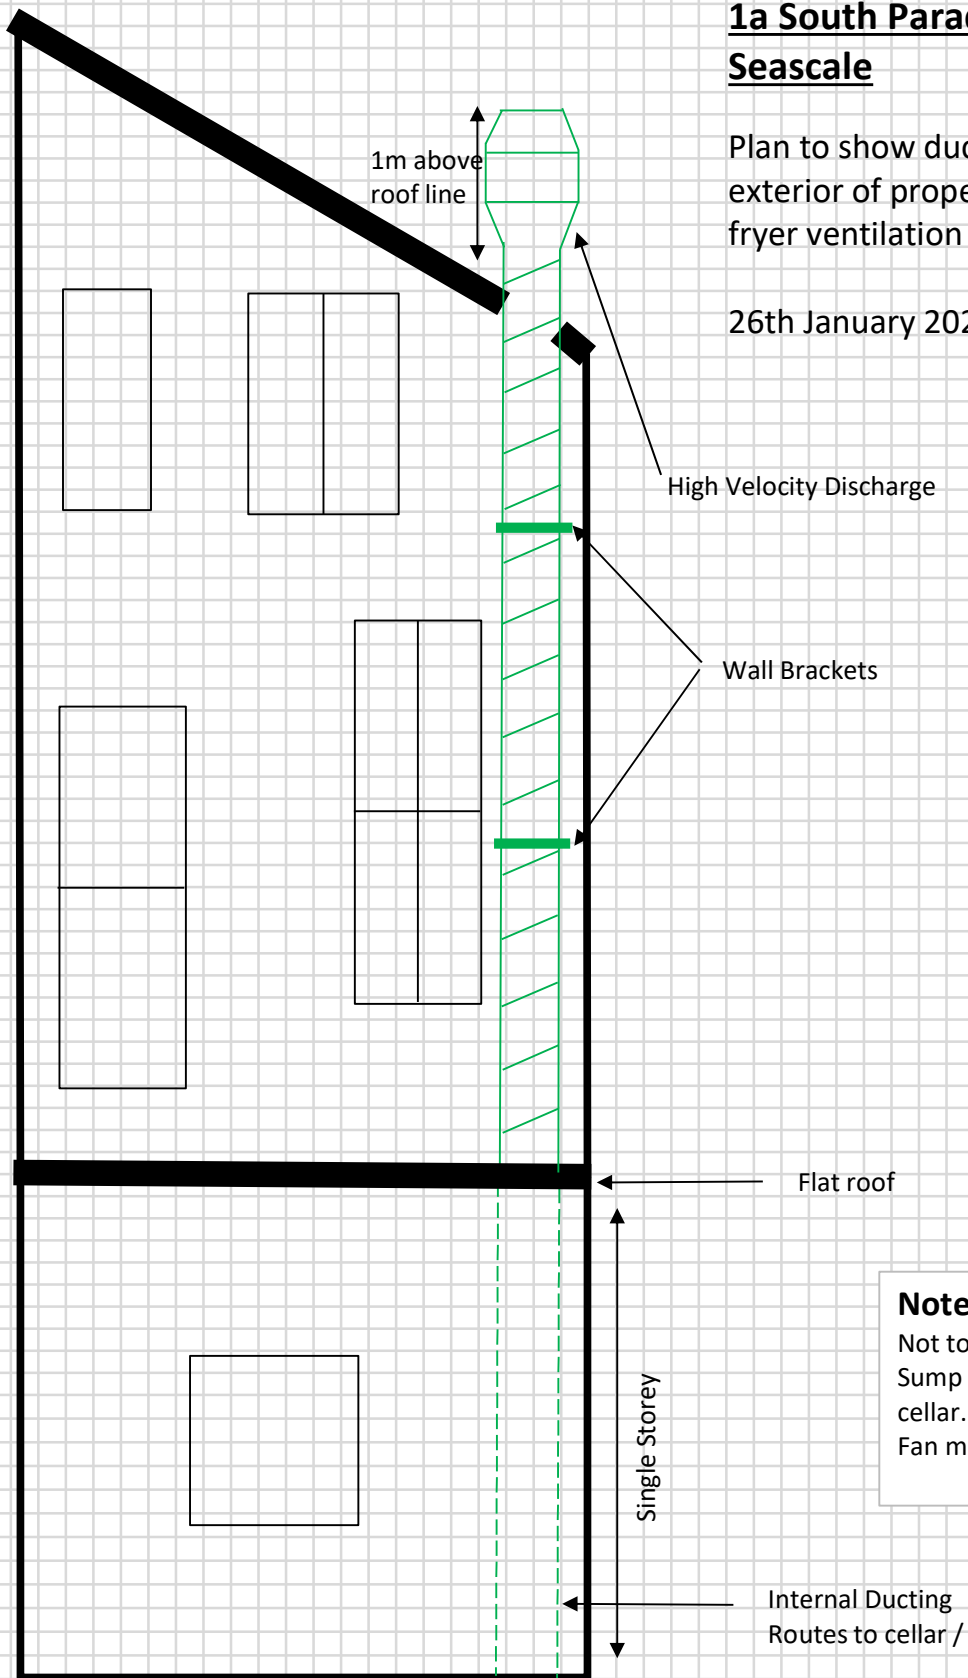

1a South Parade
Seascale

Plan to show ducting on exterior of property as part of fryer ventilation system

26th January 2023

Note:
Not to scale.
Sump box position in cellar.
Fan motor position on