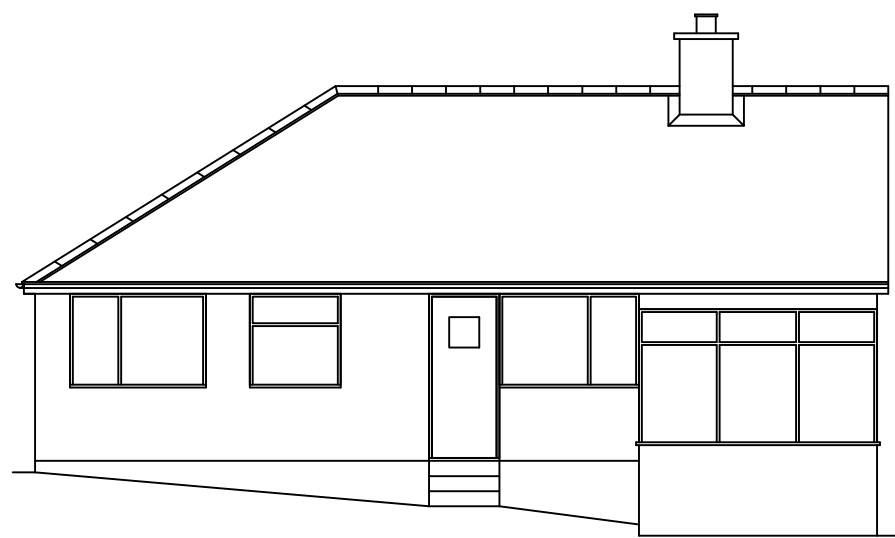

South East Elevation

South West Elevation

North East Elevation

North West Elevation

Floor Plan

TITLE:

Existing Survey

CLIENT:

Mr & Mrs C Crellin

ADDRESS:

12, Standings Rise,  
Hillcrest,  
Whitehaven

SCALE:

1: 100

DRAWING NO.

CC / KT / 24 / 01

2, Coniston Close, Workington, Cumbria CA14 3PL  
Tel: 01900 62132