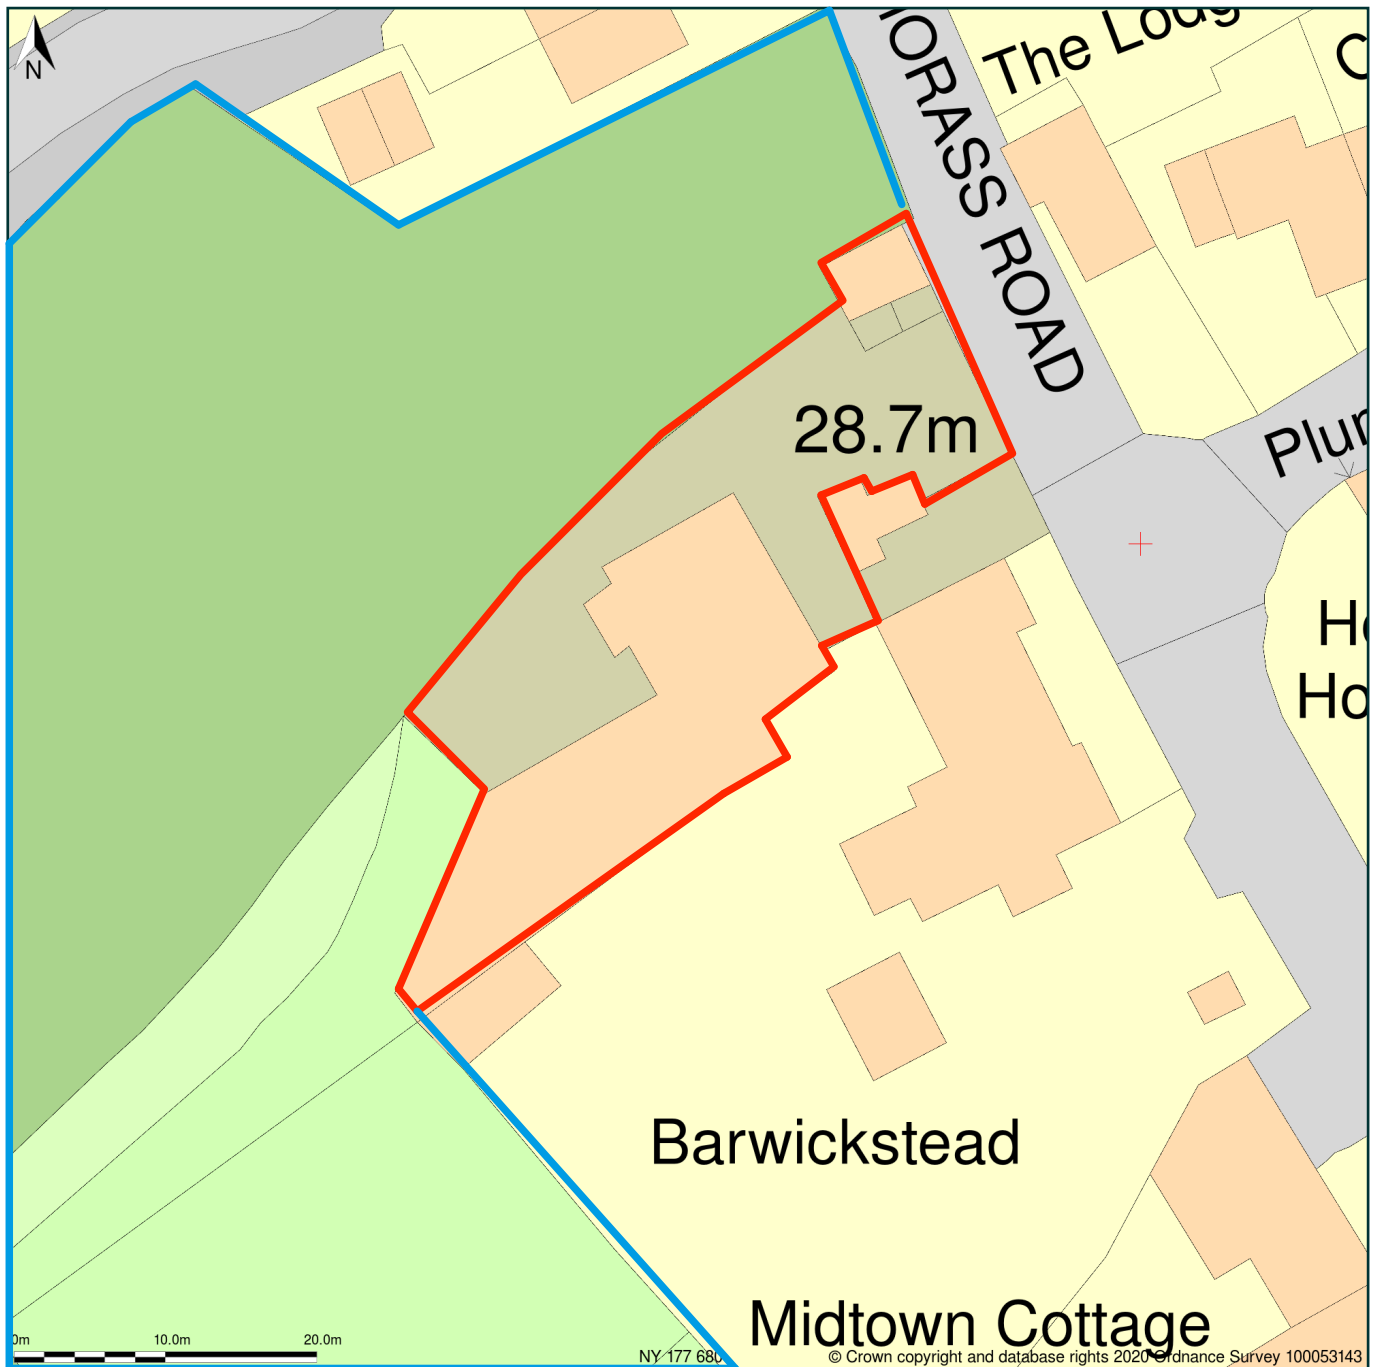

Barwickstead, Beckermat, Cumbria, CA21 2YA

Block Plan shows area bounded by: 301727.29, 506759.24 301817.29, 506849.24 (at a scale of 1:500), OSGridRef: NY 177 680. The representation of a road, track or path is no evidence of a right of way. The representation of features as lines is no evidence of a property boundary.

Produced on 25th Jun 2020 from the Ordnance Survey National Geographic Database and incorporating surveyed revision available at this date. Reproduction in whole or part is prohibited without the prior permission of Ordnance Survey. © Crown copyright 2020. Supplied by www.buyaplan.co.uk a licensed Ordnance Survey partner (100053143). Unique plan reference: #00527231-9625D3