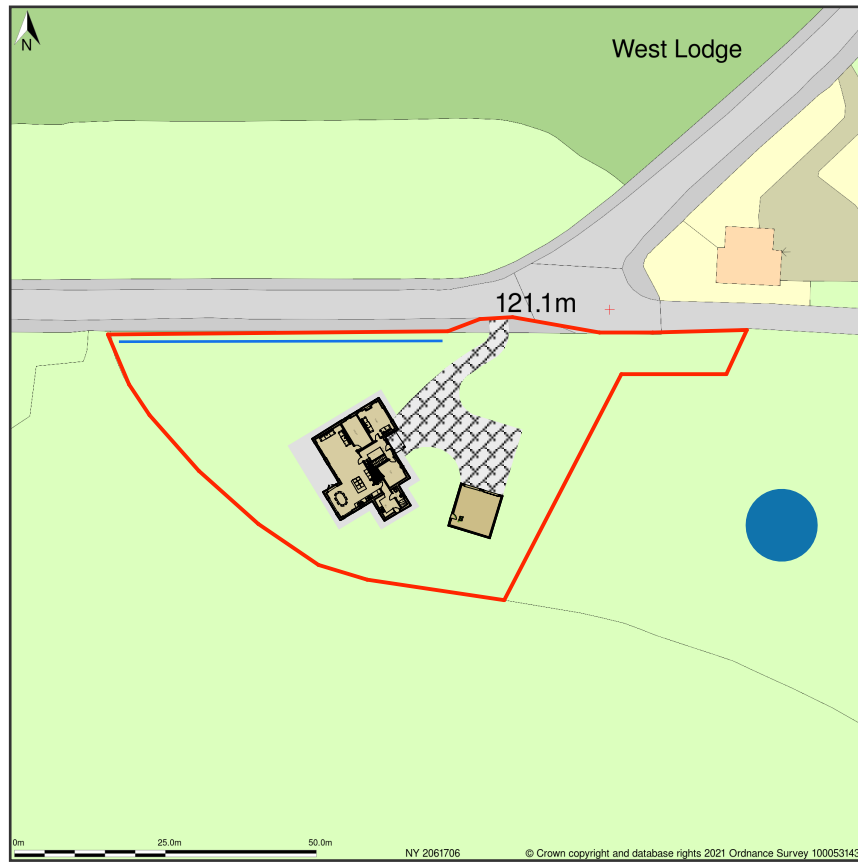

5 West End, Rheda Park, Frizington, Cumbria, CA26 3AB

Site Plan shows area bounded by: 301990.11, 516996.85 302131.53, 517138.27 (at a scale of 1:1250), OSGridRef: NY 2061706. The representation of a road, track or path is no evidence of a right of way. The representation of features as lines is no evidence of a property boundary.

Produced on 23rd Jun 2021 from the Ordnance Survey National Geographic Database and incorporating surveyed revision available at this date. Reproduction in whole or part is prohibited without the prior permission of Ordnance Survey. © Crown copyright 2021. Supplied by www.buyaplan.co.uk a licensed Ordnance Survey partner (100053143). Unique plan reference: #00644655-DAB489