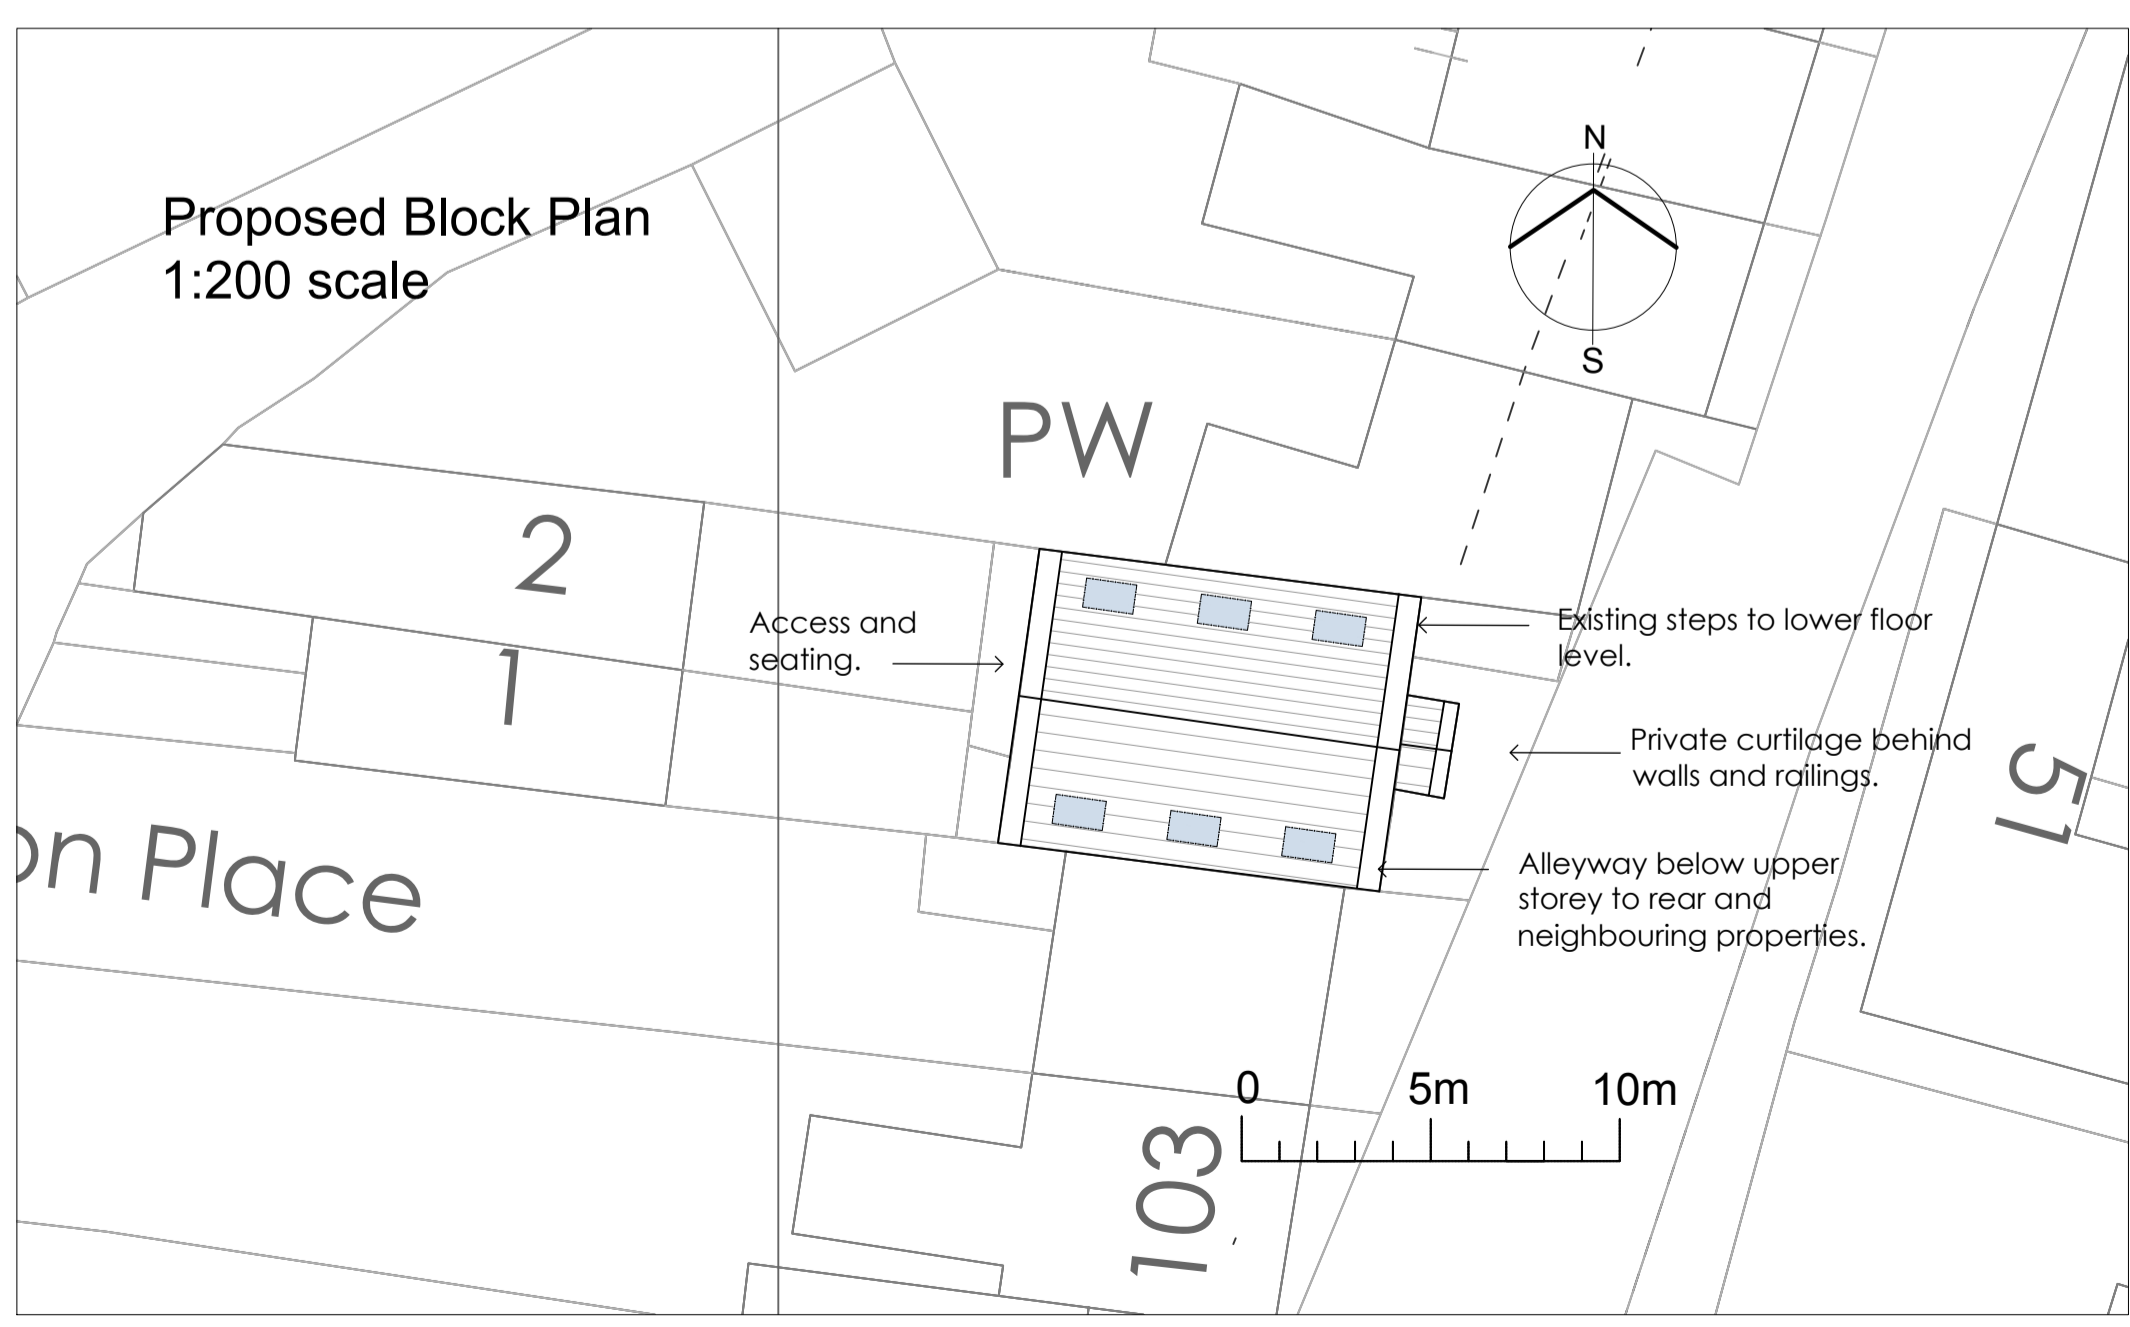

RV	DATE	COMMENTS
A	28 May 2021	Flip kitchen over
B	3 June 2021	Amend stairs. Add rooflights. Add ventilation
C	14 July 2021	Addition of Block and site Location Plan

**PROPOSED FLOOR PLANS
BLOCK AND**

**SITE LOCATION PLAN
FORMER METHODIST CHAPEL
ST BEES
DAVE AND LAURA NELSON**

DRAWING NO.: 21.13.06c
 SCALE: AS NOTED@A1
 DRAWN BY: CW
 DATE: JULY 2021

43 The Mount | Papcastle | Cockermouth | Cumbria | CA13 0JZ
 studio@wkdesignarchitects.co.uk | www.wkdesignarchitects.co.uk
 Carolyn Williamson 07773 329572 | Paul Kitchin 07968 094847