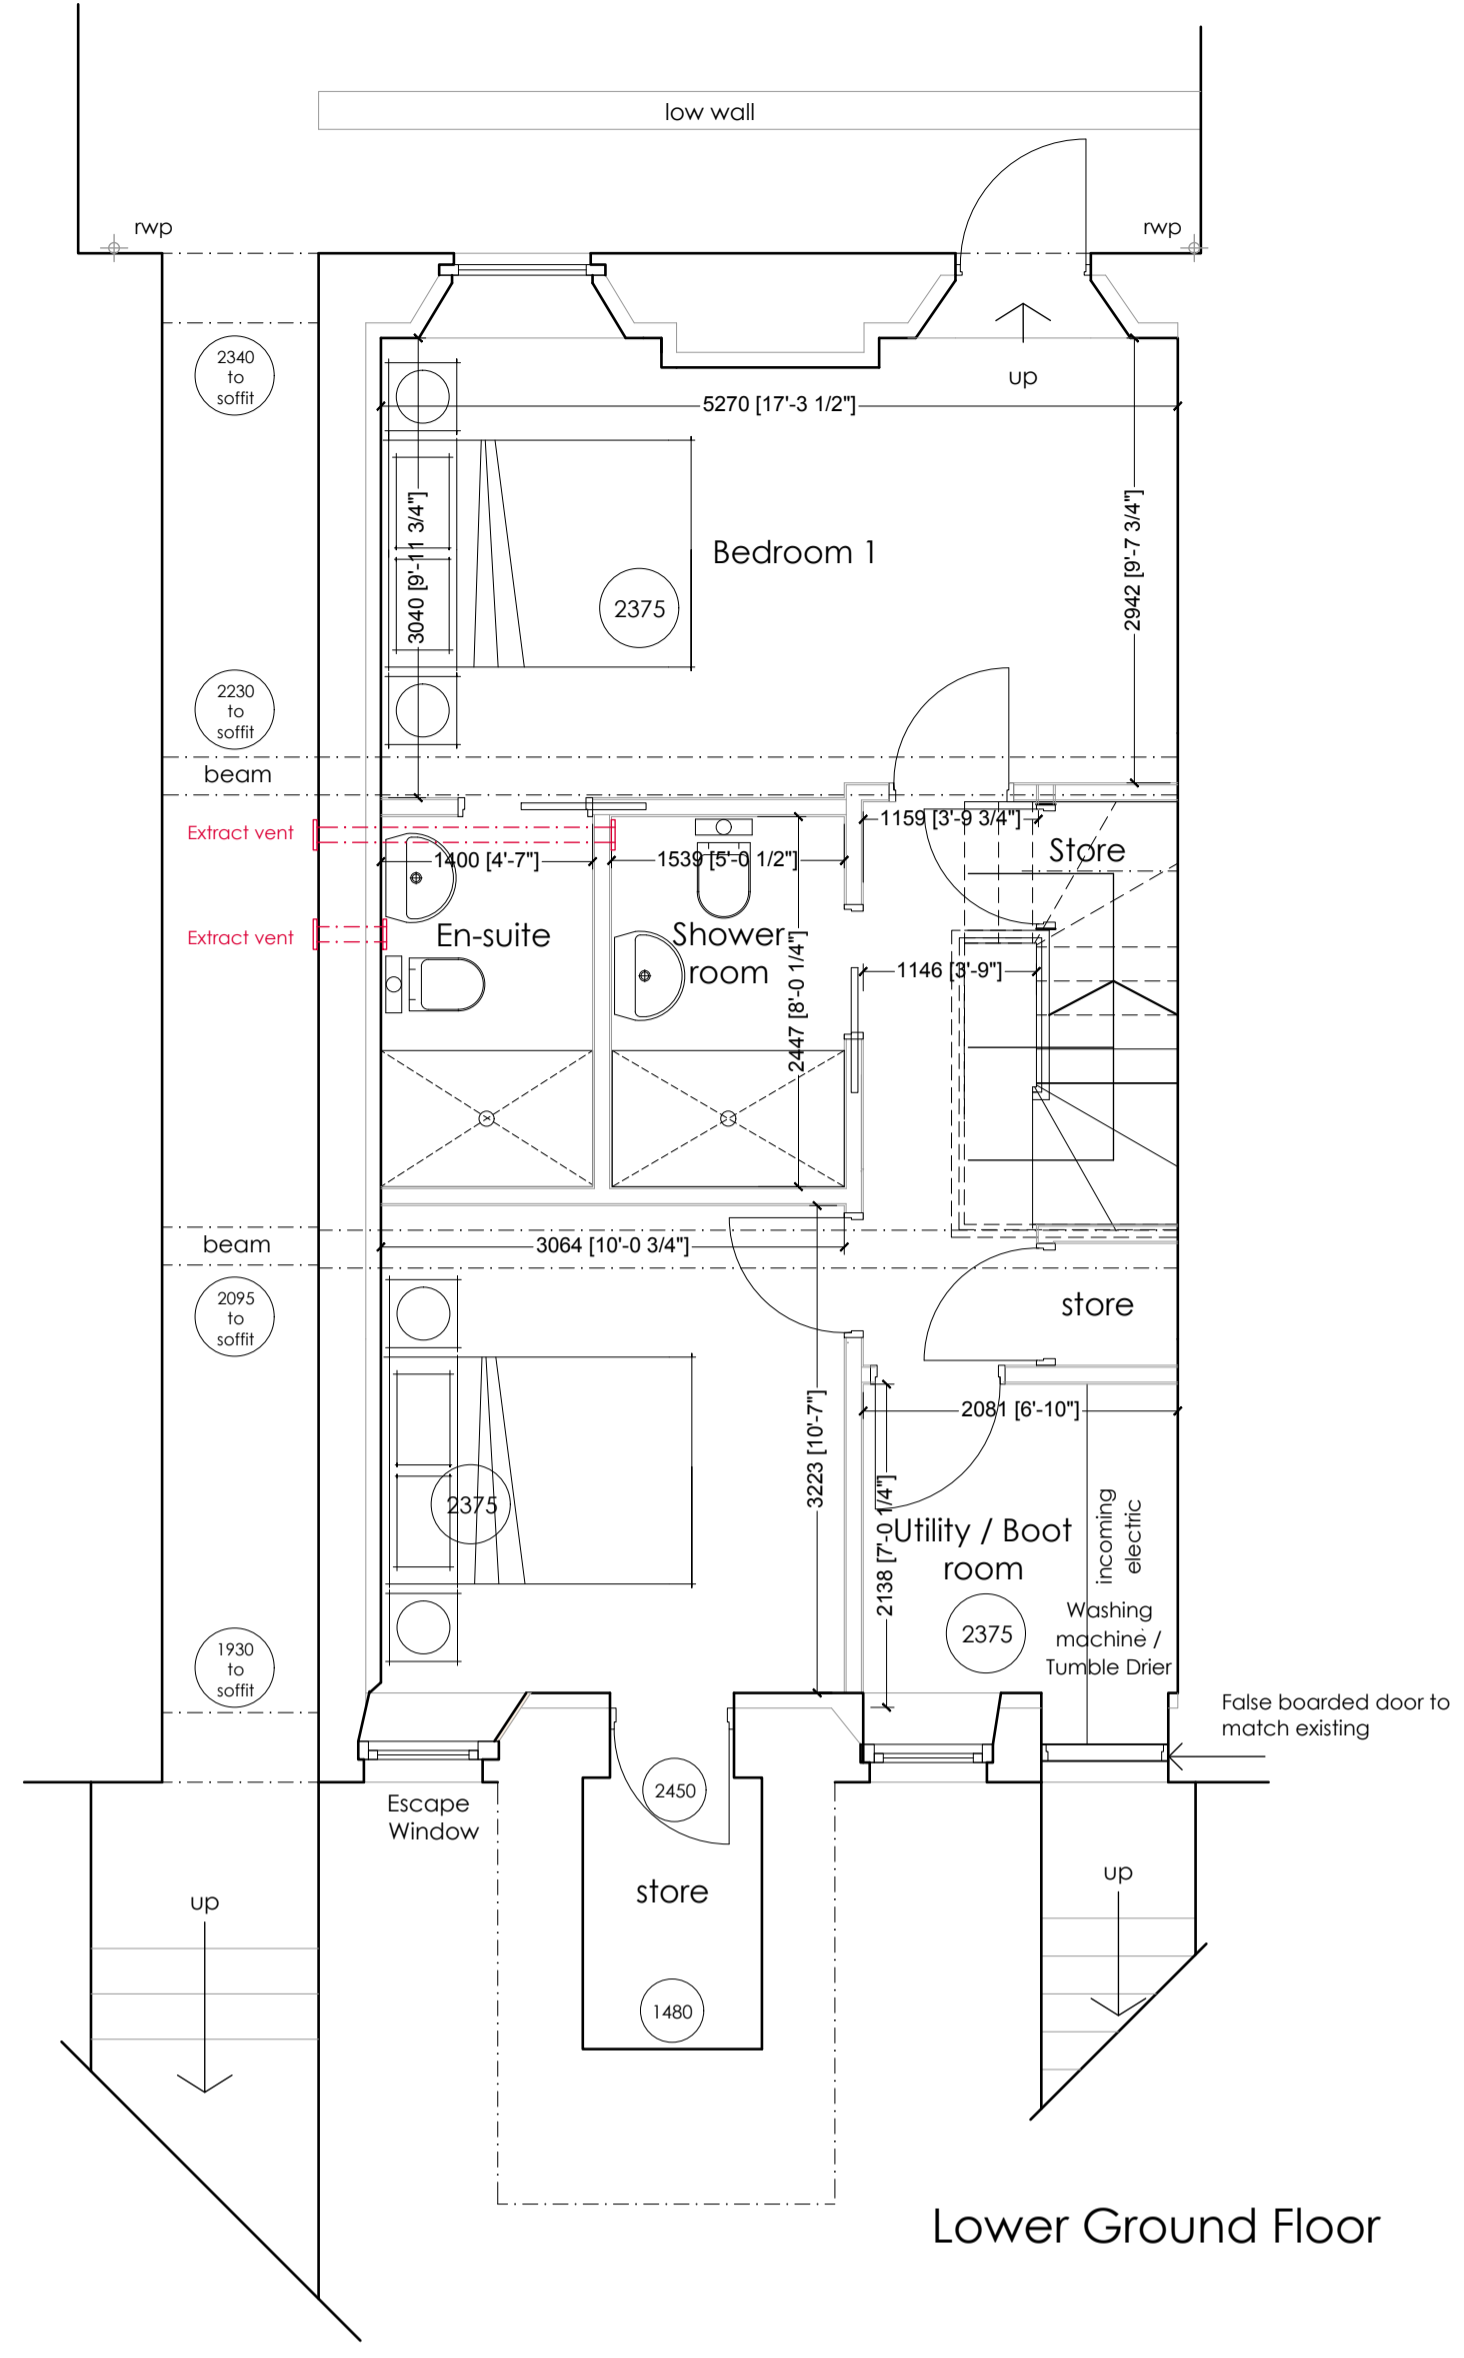

RV	DATE	COMMENTS
A	28 May 2021	Flip kitchen over
B	3 June 2021	Amend stairs. Add rooflights. Add ventilation
C	14 July 2021	Addition of Block and site Location Plan

**PROPOSED FLOOR PLANS
BLOCK AND**

**SITE LOCATION PLAN
FORMER METHODIST CHAPEL
ST BEES
DAVE AND LAURA NELSON**

DRAWING NO.: 21.13.06c
 SCALE: AS NOTED@A1
 DRAWN BY: CW
 DATE: JULY 2021

43 The Mount | Papcastle | Cockermouth | Cumbria | CA13 0JZ
 studio@wkdesignarchitects.co.uk | www.wkdesignarchitects.co.uk
 Carolyn Williamson 07773 329572 | Paul Kitchin 07968 094847