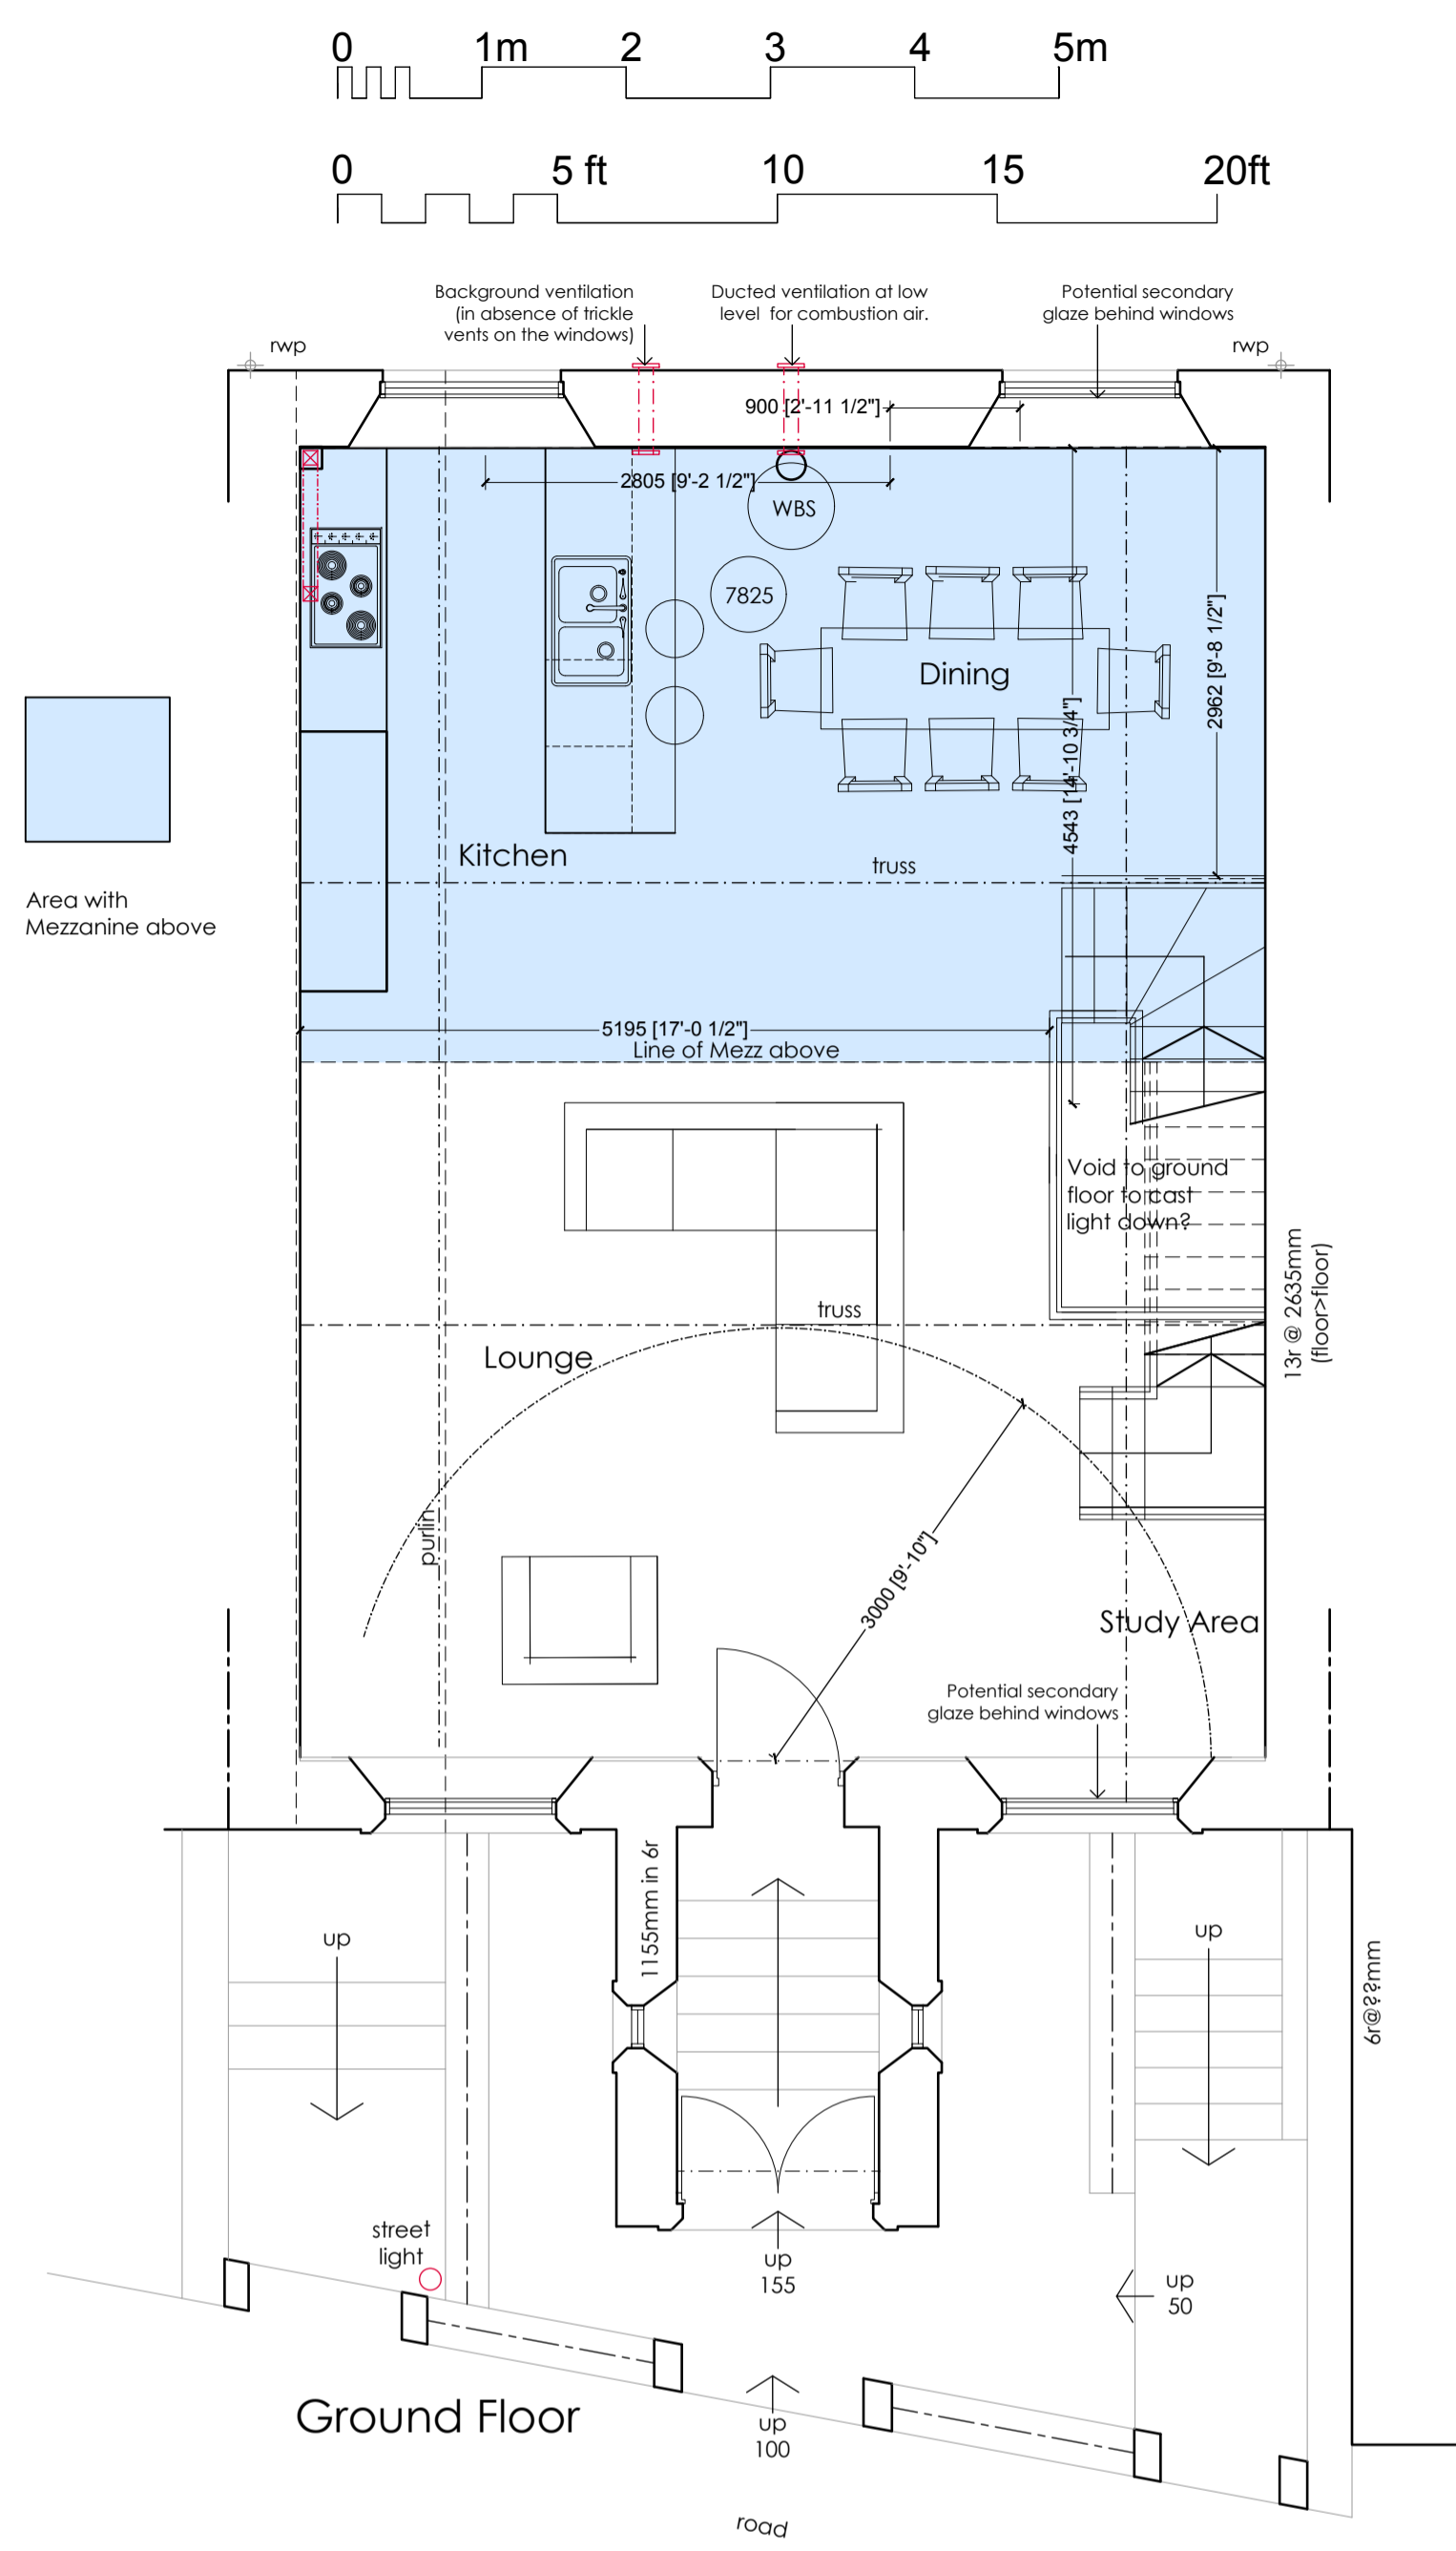

RV	DATE	COMMENTS
A	28 May 2021	Flip kitchen over
B	3 June 2021	Amend stairs. Add rooflights. Add ventilation
C	14 July 2021	Addition of Block and site Location Plan

**PROPOSED FLOOR PLANS
BLOCK AND**

**SITE LOCATION PLAN
FORMER METHODIST CHAPEL
ST BEES
DAVE AND LAURA NELSON**

DRAWING NO.: 21.13.06c
 SCALE: AS NOTED@A1
 DRAWN BY: CW
 DATE: JULY 2021

43 The Mount | Papcastle | Cockermouth | Cumbria | CA13 0JZ
 studio@wkdesignarchitects.co.uk | www.wkdesignarchitects.co.uk
 Carolyn Williamson 07773 329572 | Paul Kitchin 07968 094847