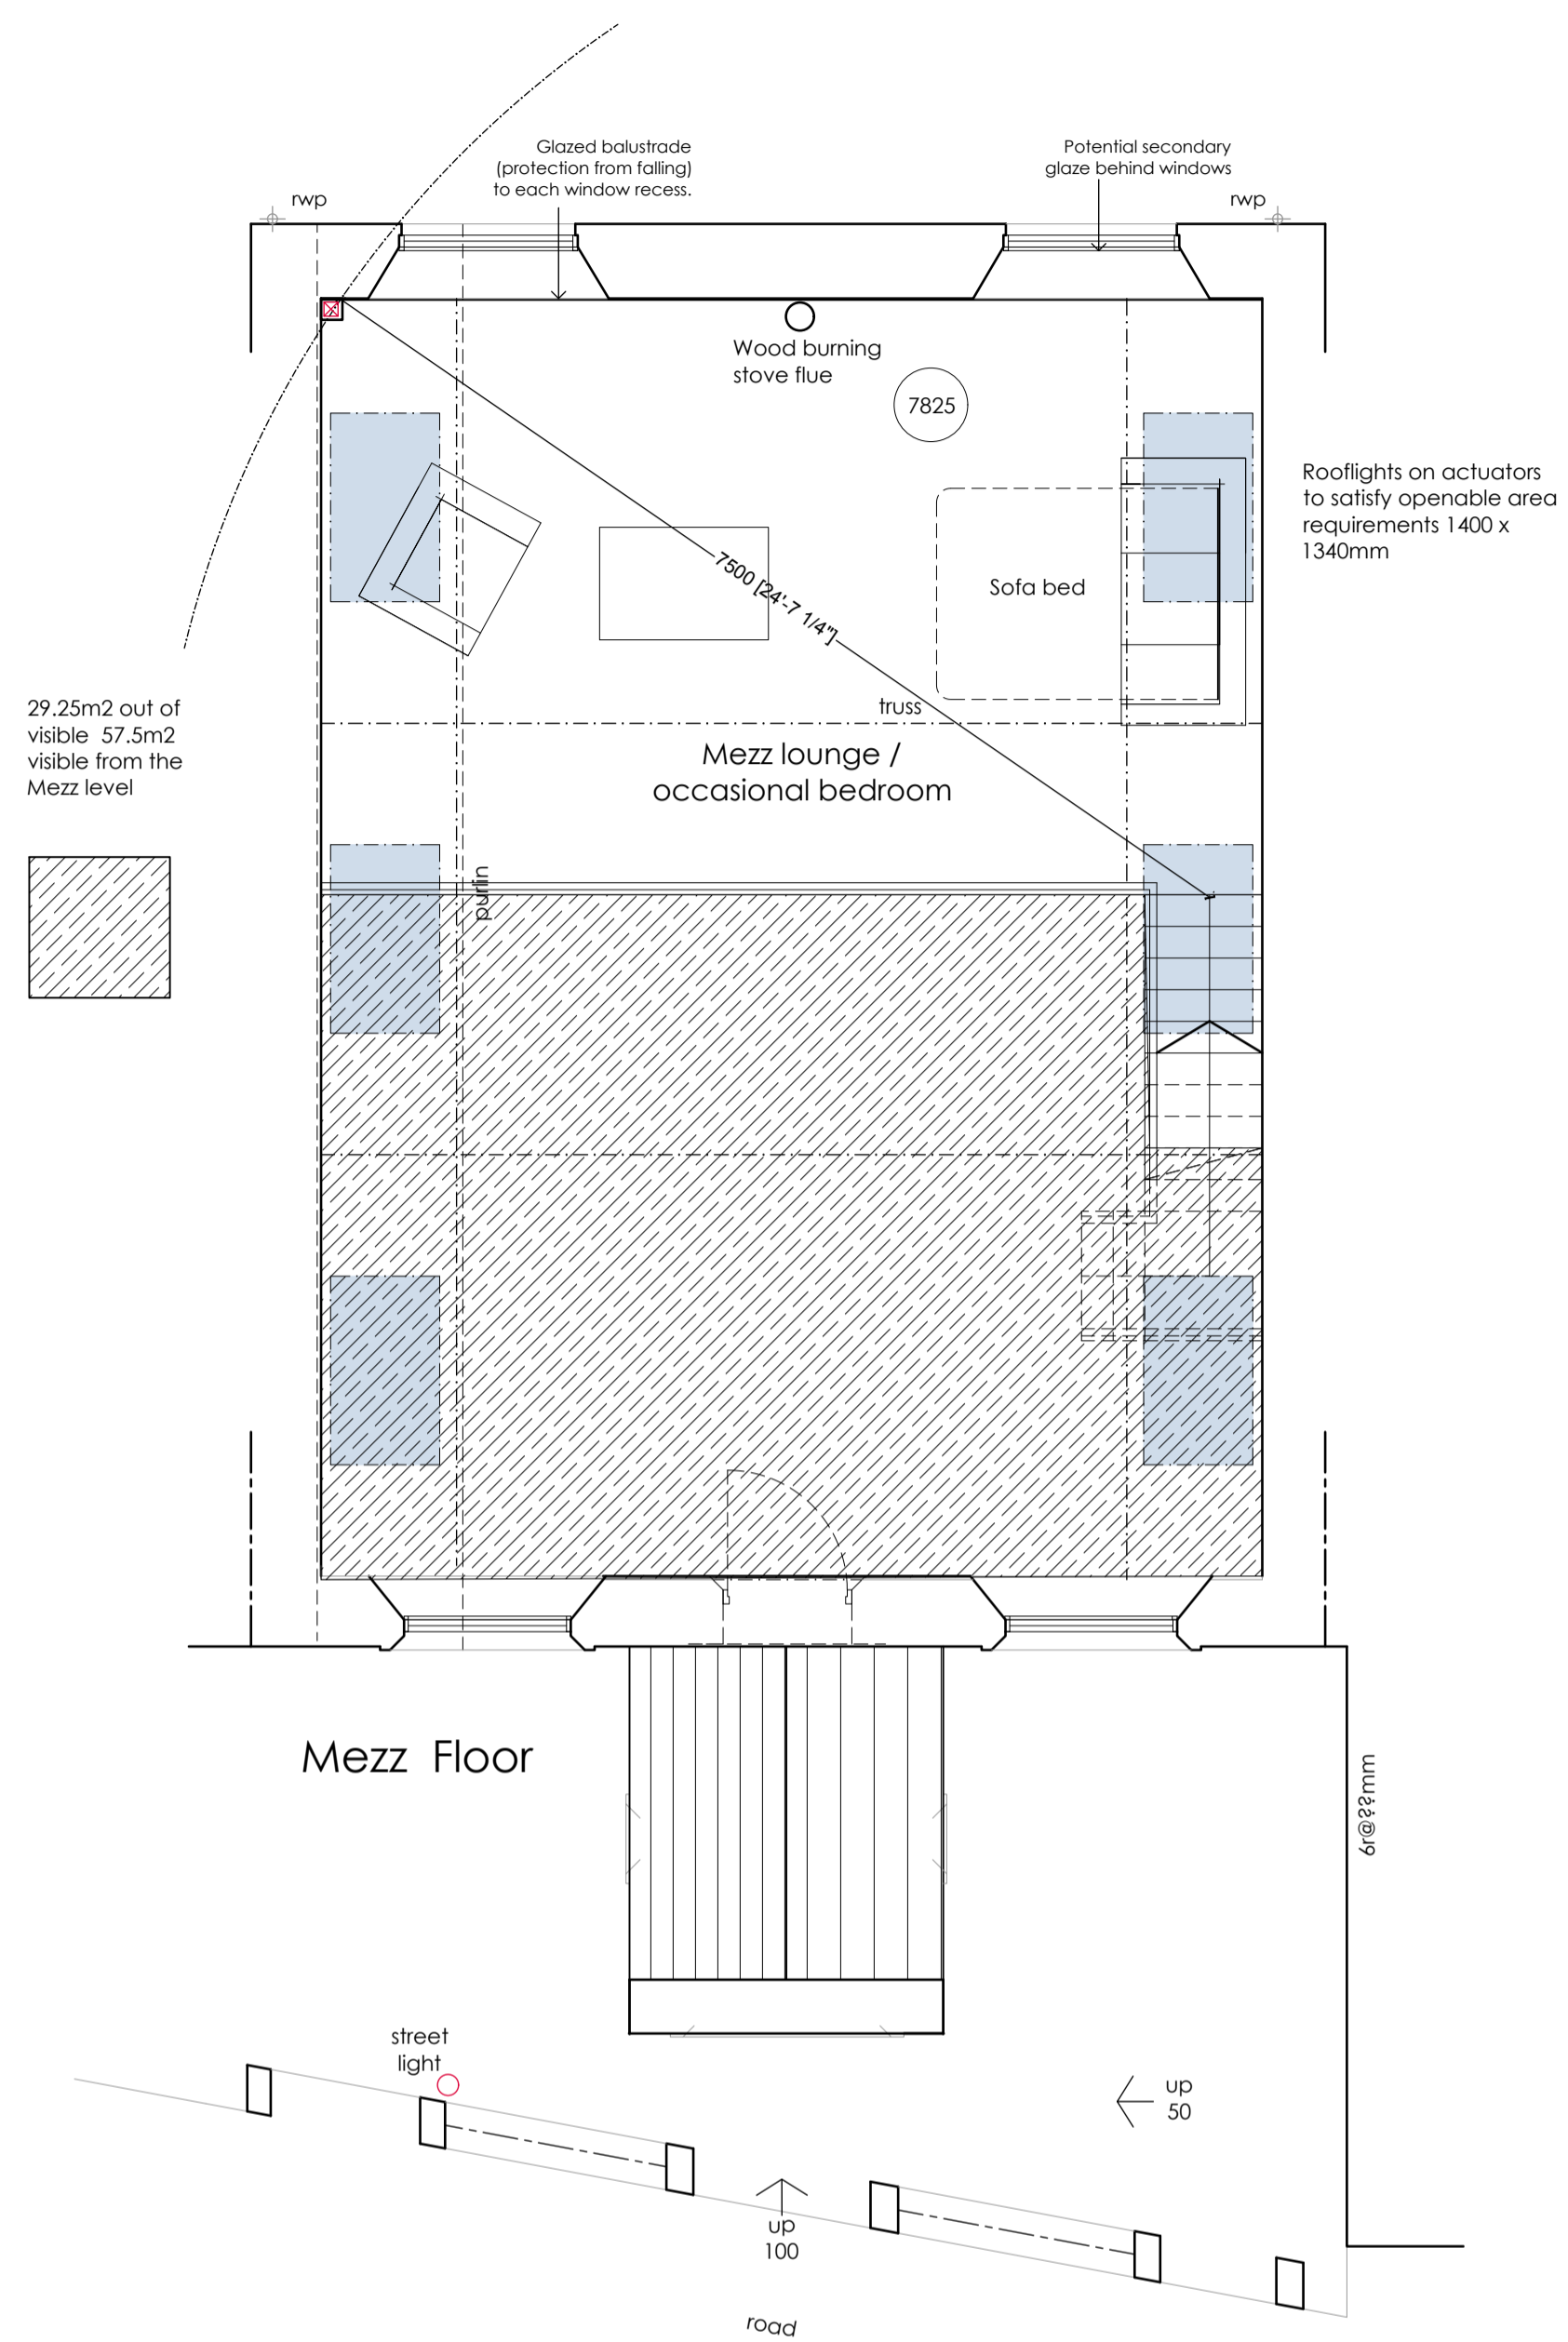

RV	DATE	COMMENTS
A	28 May 2021	Flip kitchen over
B	3 June 2021	Amend stairs. Add rooflights. Add ventilation
C	14 July 2021	Addition of Block and site Location Plan

**PROPOSED FLOOR PLANS
BLOCK AND**

**SITE LOCATION PLAN
FORMER METHODIST CHAPEL
ST BEES
DAVE AND LAURA NELSON**

DRAWING NO.: 21.13.06c
 SCALE: AS NOTED@A1
 DRAWN BY: CW
 DATE: JULY 2021

43 The Mount | Papcastle | Cockermouth | Cumbria | CA13 0JZ
 studio@wkdesignarchitects.co.uk | www.wkdesignarchitects.co.uk
 Carolyn Williamson 07773 329572 | Paul Kitchin 07968 094847