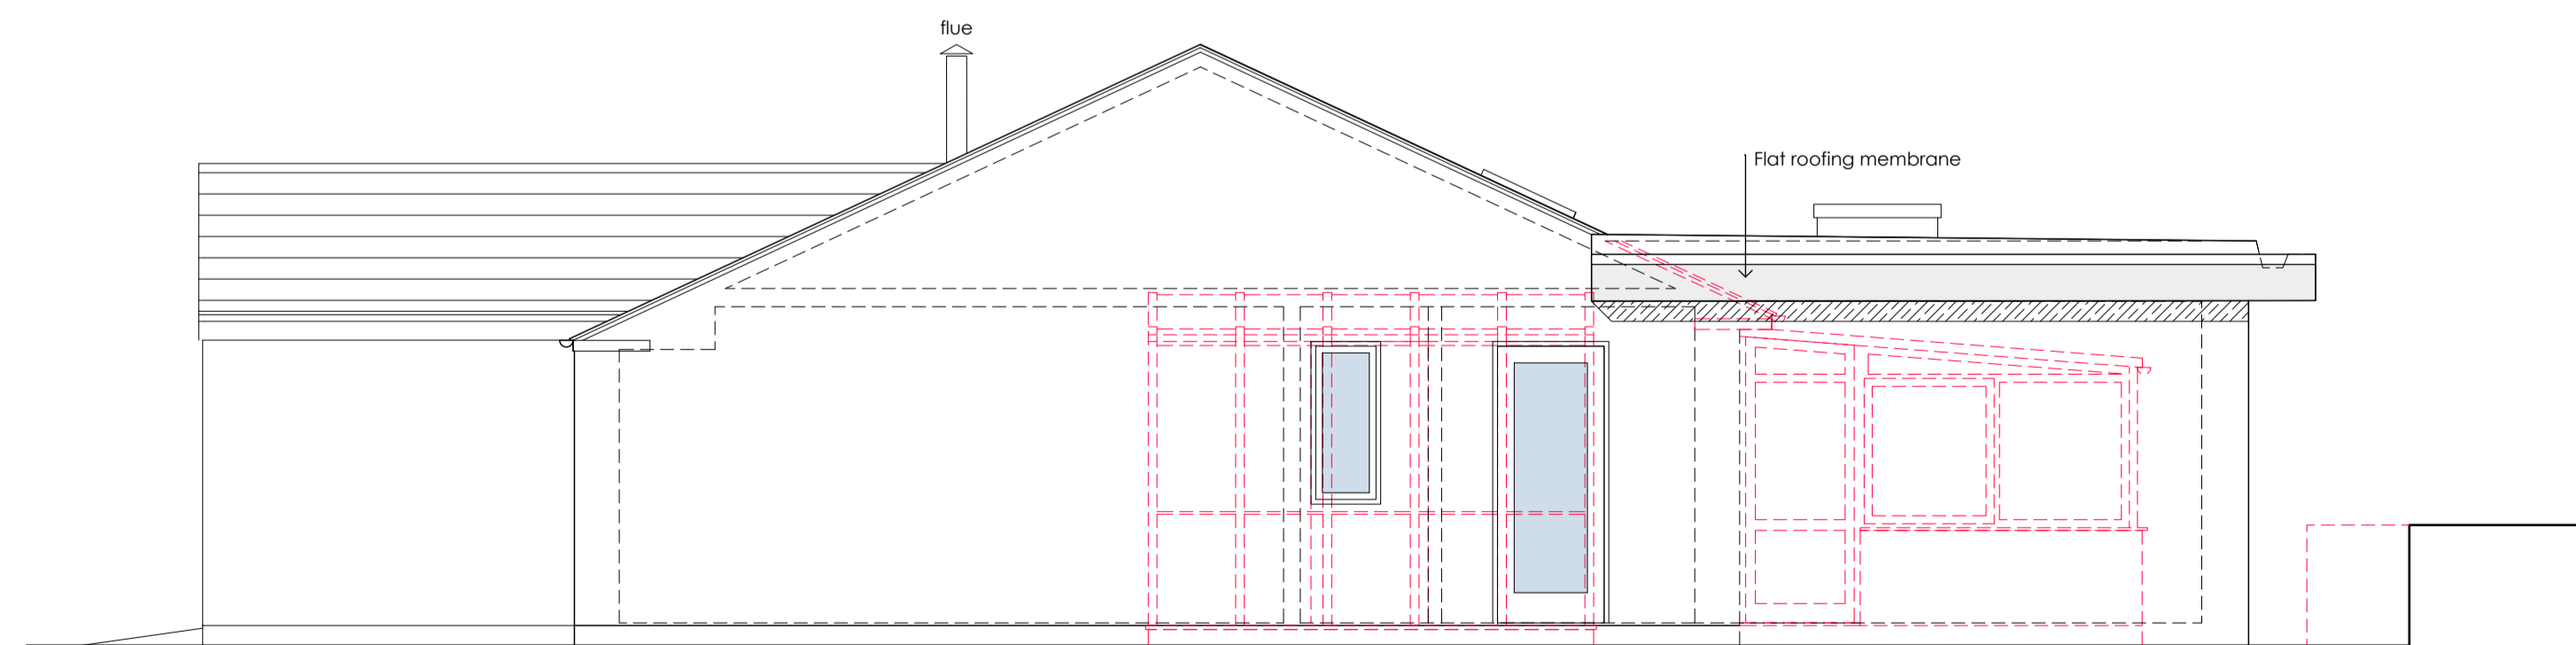

Side (S) Elevation

PROPOSED ELEVATIONS

PROPOSED ALTERATIONS
8, BECK RISE
BECKERMET
DAN AND SARAH KING

DRAWING NO.: 22.26.05c
SCALE: 1:50 @ A1
DRAWN BY: CW
DATE: JUL 2022