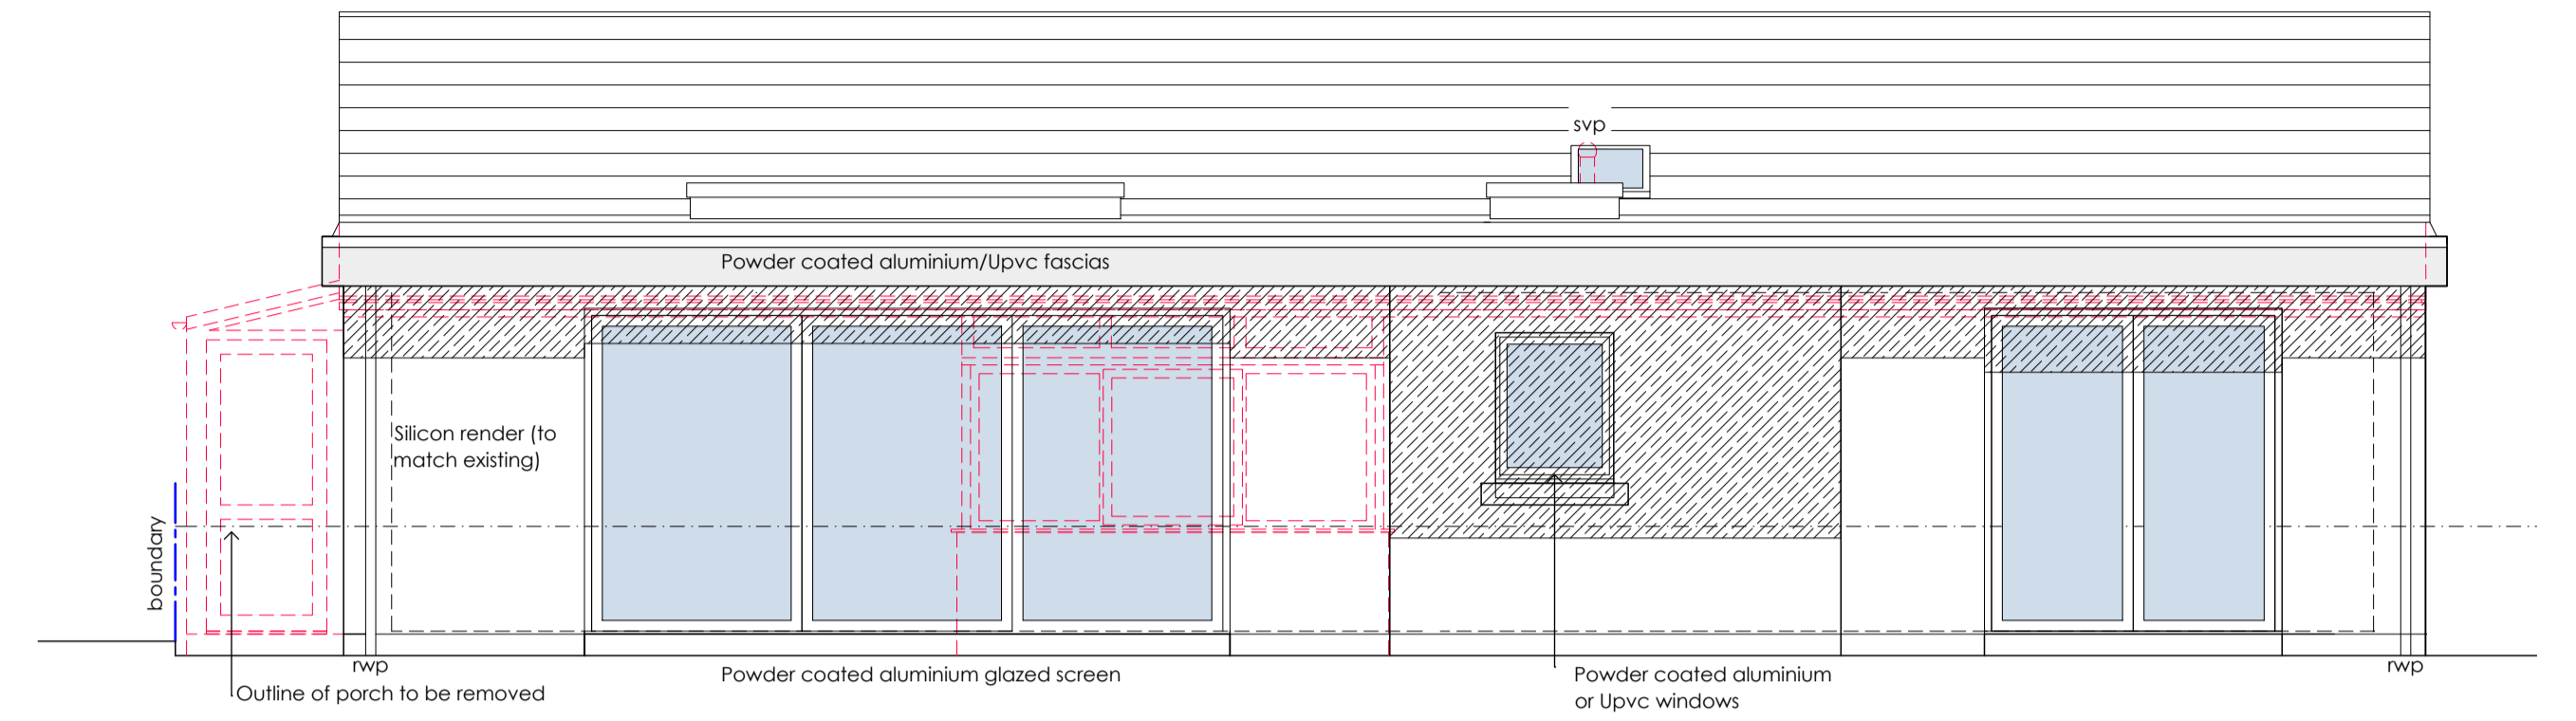

Rear (E) Elevation