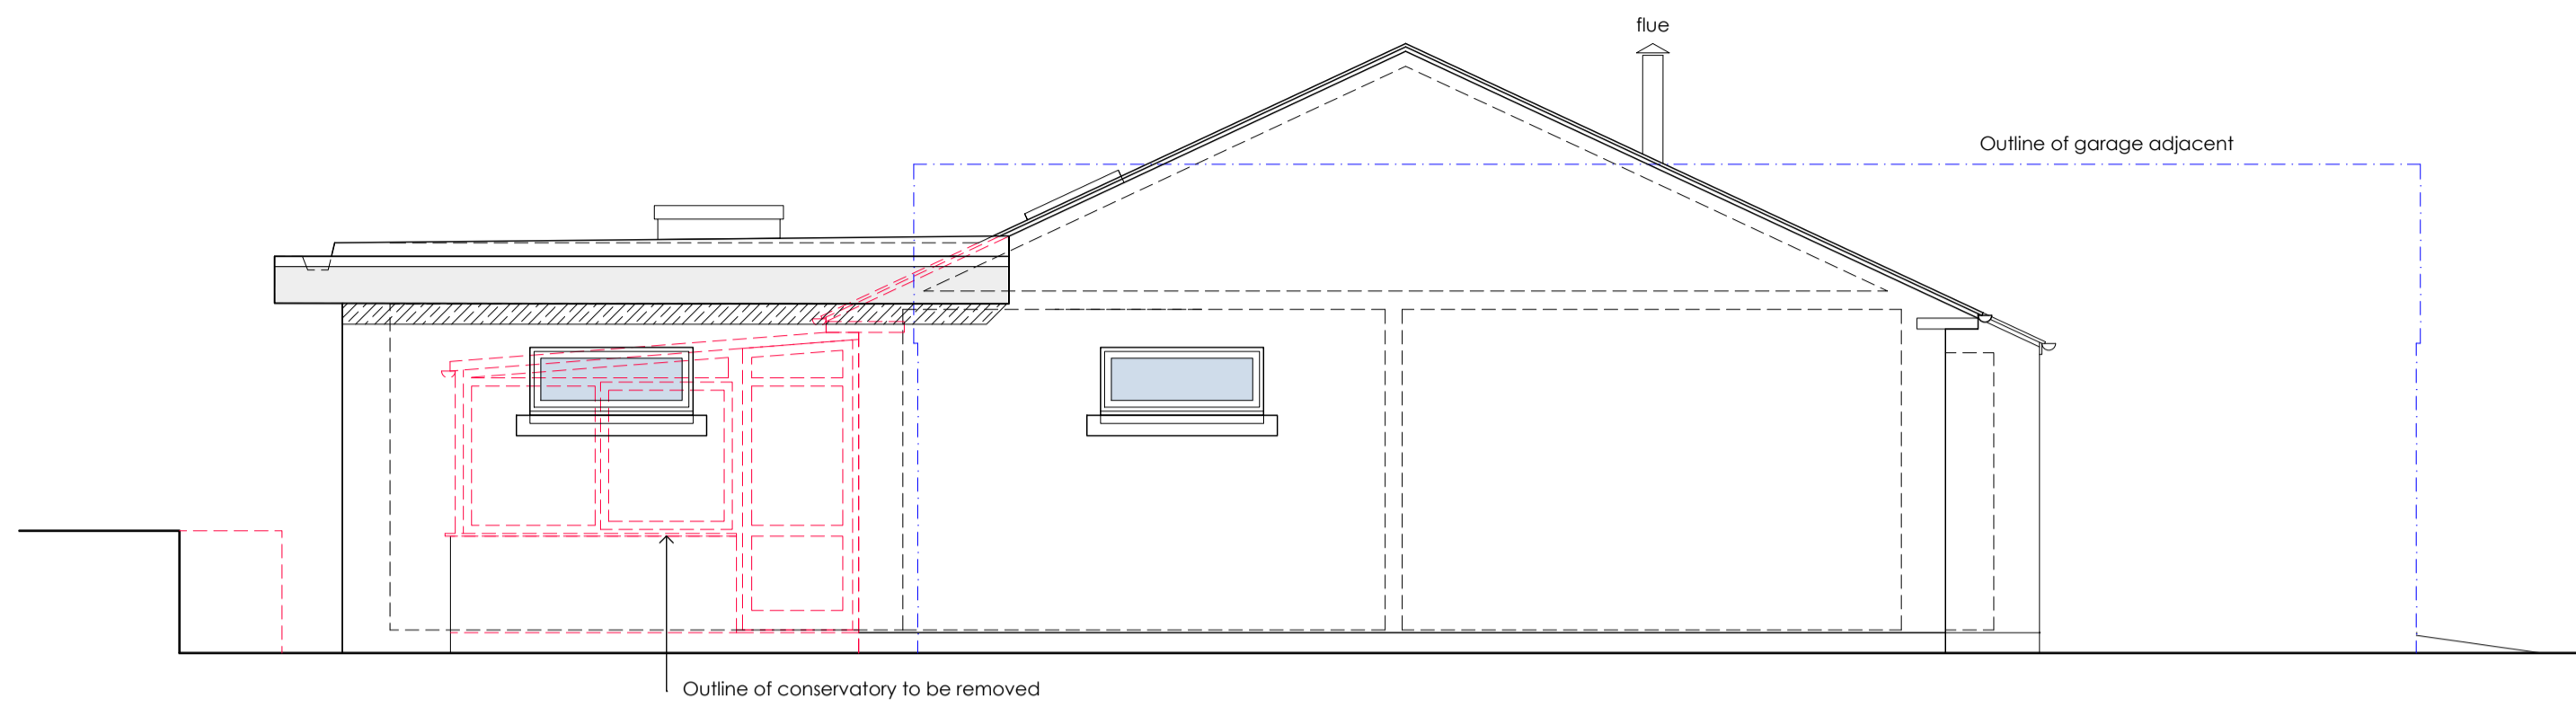

RV	DATE	COMMENTS
A	19.03.24	Addition of landscape window to en-suite
B	03.04.24	Addition of landscape window to bed and materials
C	16.04.23	Clarification on re-rendering
-	-	-

Proposed Elevations
1:50 scale

Side (N) Elevation