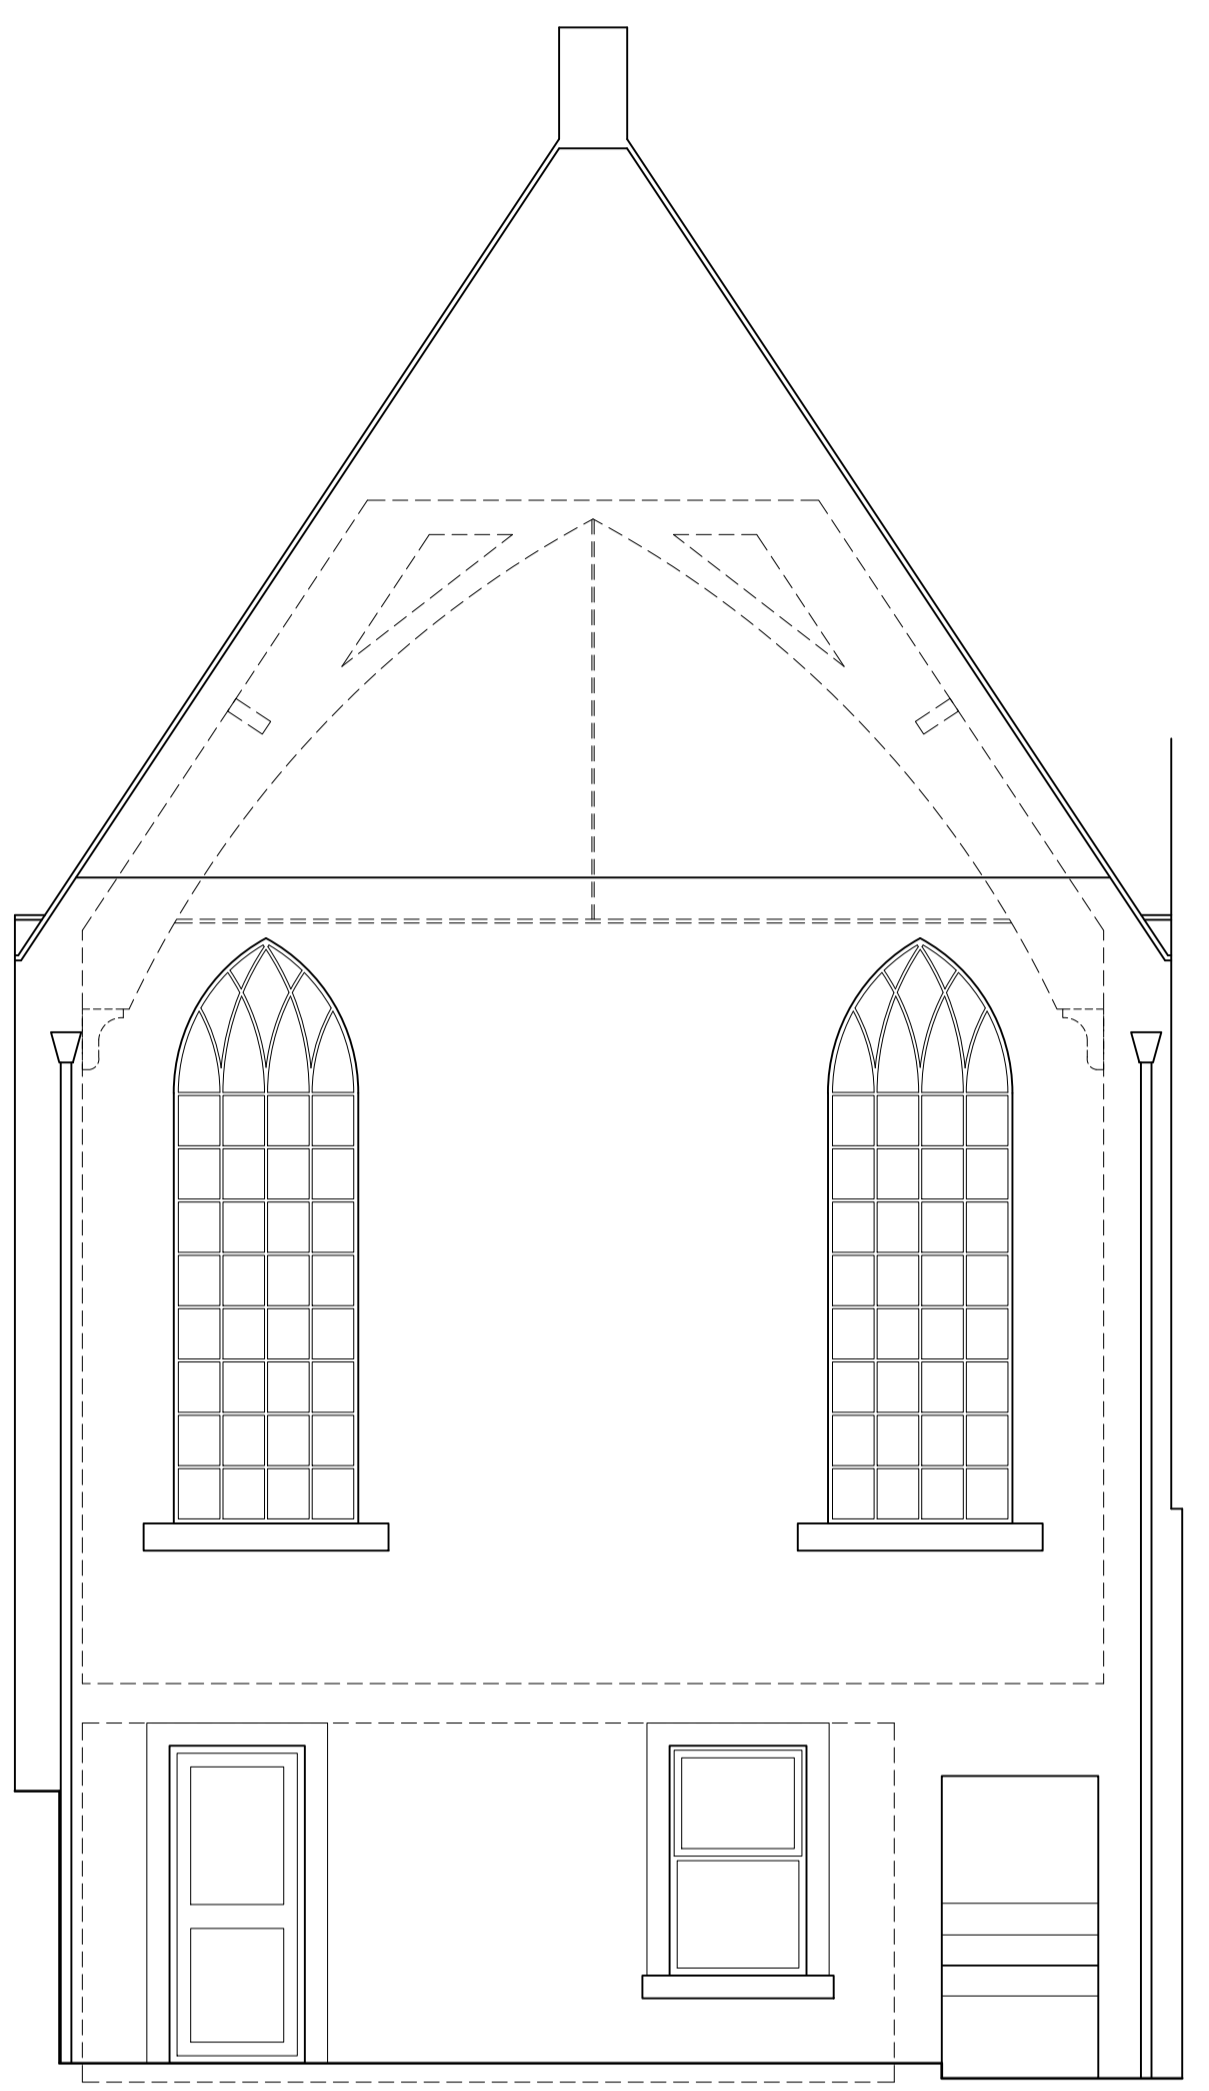

RV	DATE	COMMENTS
-	-	-
-	-	-
-	-	-
-	-	-

Rear (W) Elevation

Front (E) Elevation

**EXISTING BUILDING II
ELEVATIONS**

**PROPOSED ALTERATIONS
FORMER METHODIST CHAPEL
ST BEES
DAVE AND LAURA NELSON**

DRAWING NO. : 21.13.02
SCALE : 1:50@A1
DRAWN BY : CW
DATE : MAY 2021