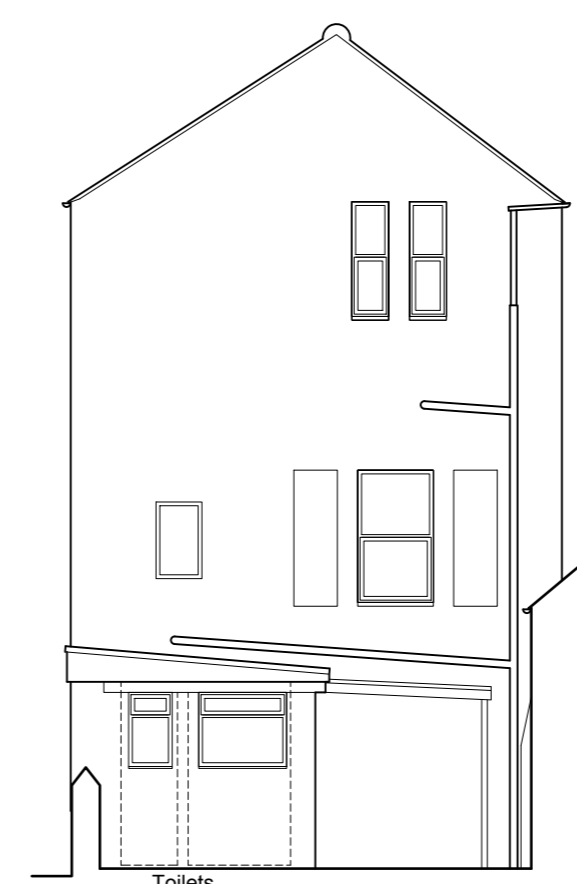

Easterly Sectional Elevation towards toilets