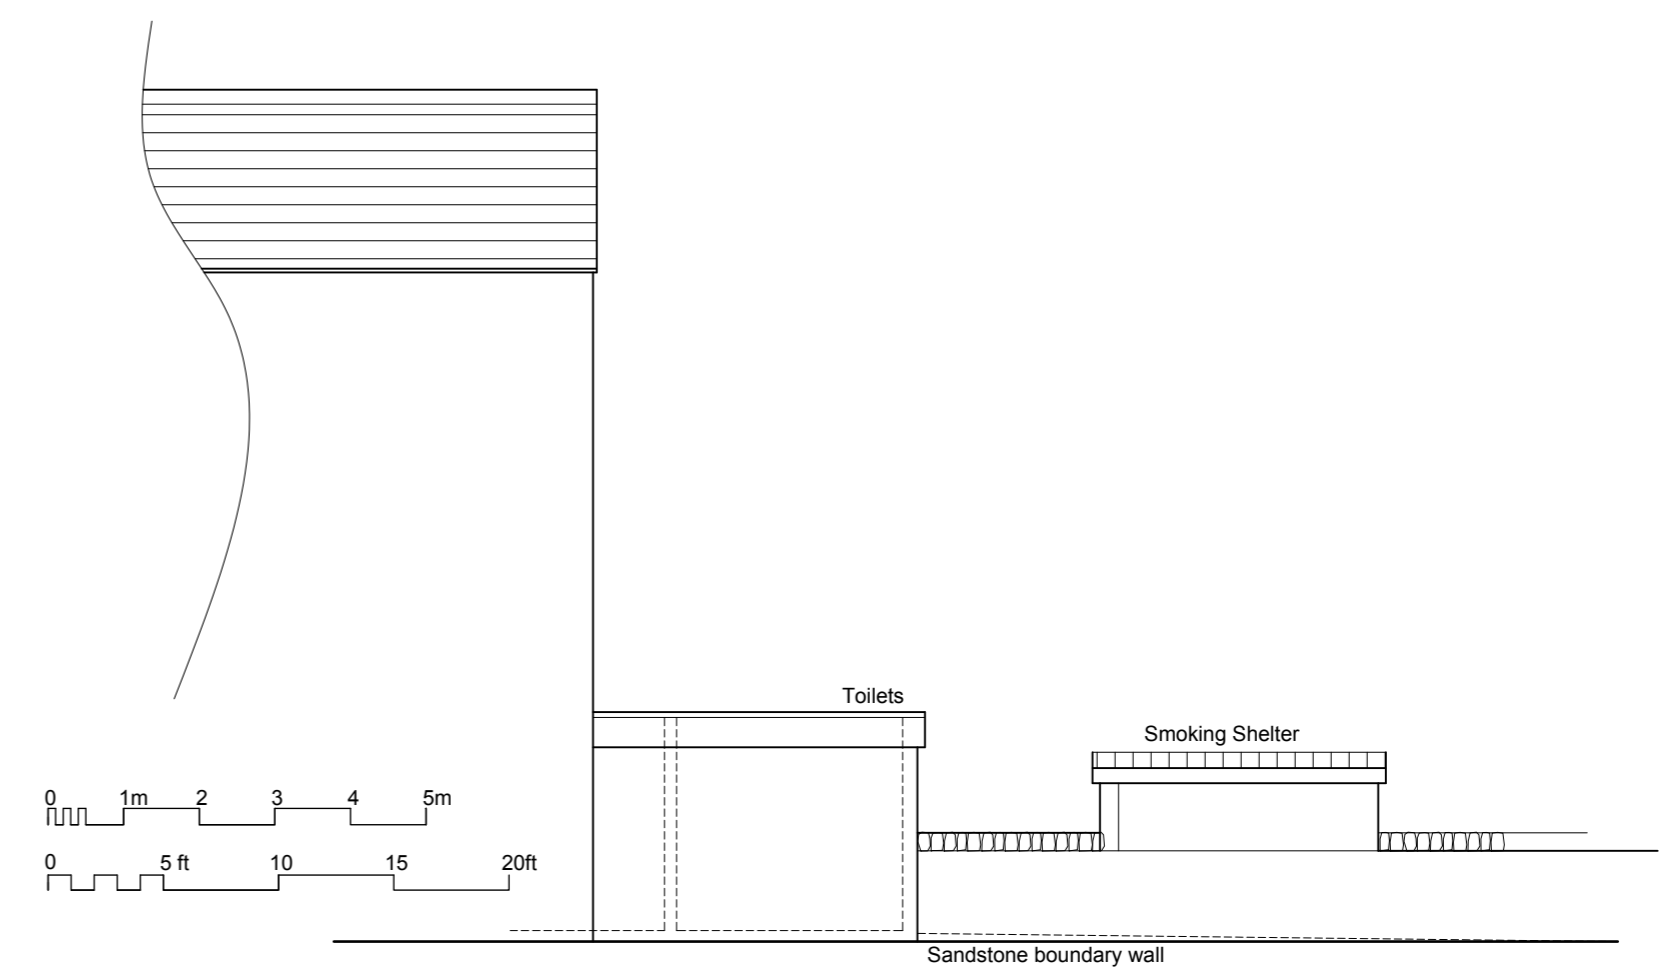

Southerly side Elevation