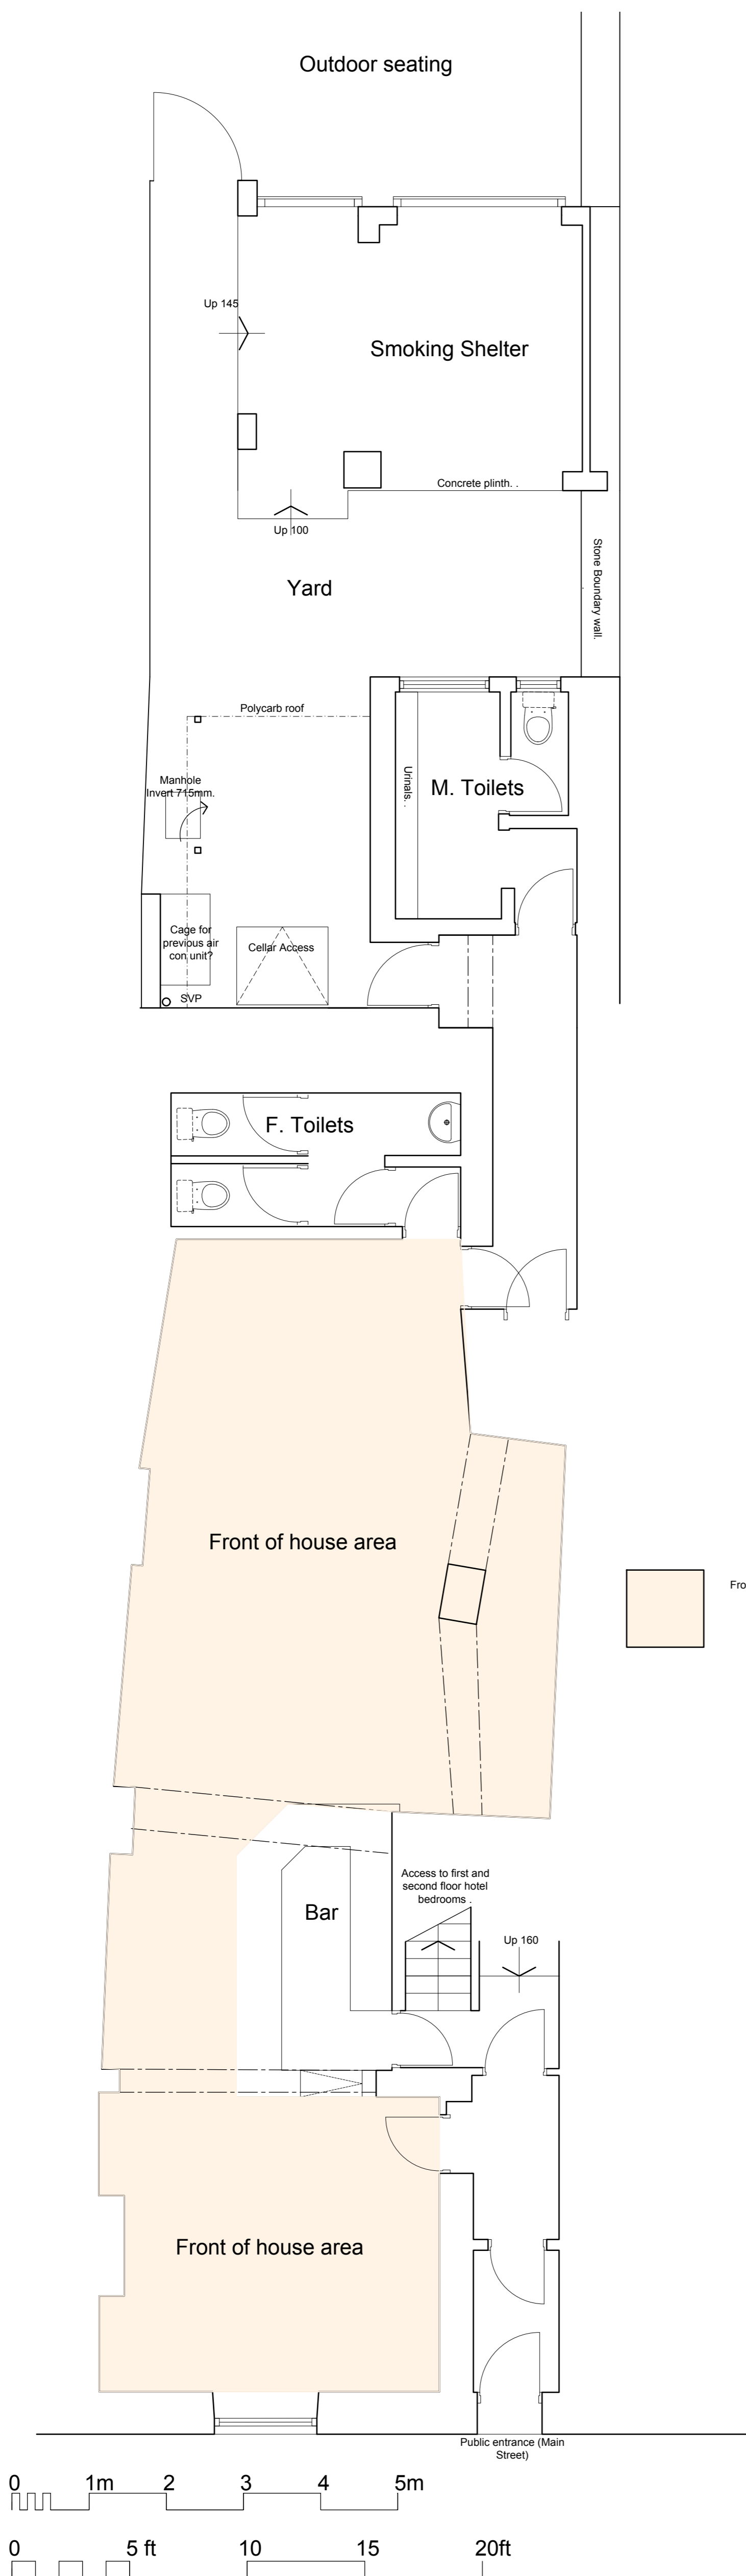

RV	DATE	COMMENTS
A	25.06.20	Northerly Elevation added

Northerly Sectional Elevation