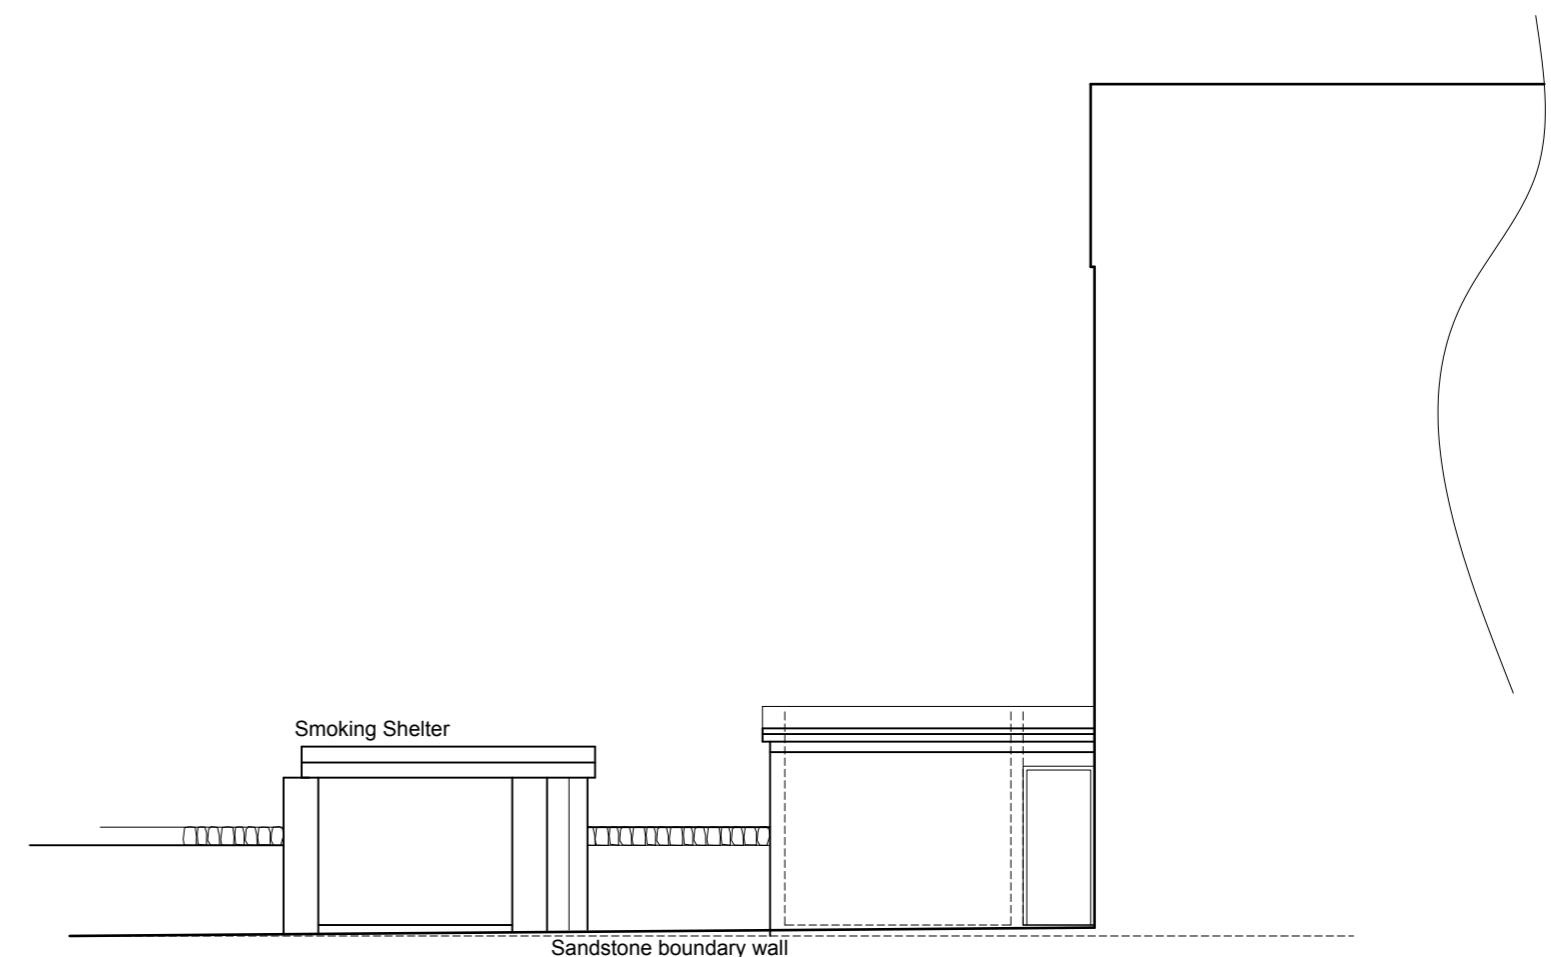

RV	DATE	COMMENTS
A	25.06.20	Northerly Elevation added

Northerly Sectional Elevation